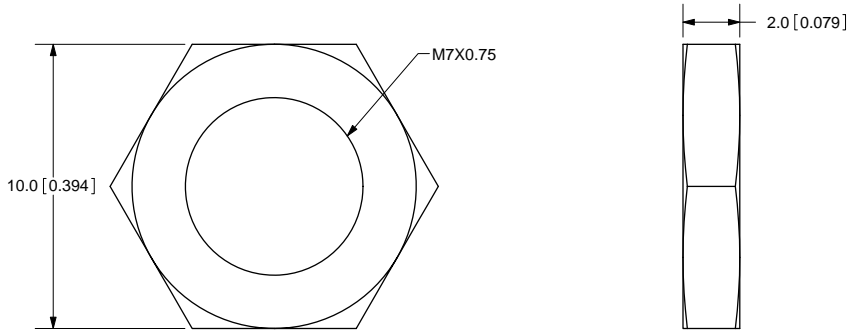

REV.	DESCRIPTION	DATE
A	NEW DRAWING	11/11/2009

TOLERANCE:
±0.1mm UNLESS OTHERWISE
SPECIFIED

CUI INC

20050 SW 112th Ave.
Tualatin, OR 97062
Phone: 503-612-2300
800-275-4899
Fax: 503-612-2383
Website: www.cui.com

TITLE: M7X0.75 NUT		REV: A
PART NO. SJ5-43502PM-nut	UNITS: MM [INCHES]	
DRAWN BY: ZRJ	APPROVED BY:	SCALE: 5:1

PC FILE NAME:
SJ5-43502PM-nut

COPYRIGHT 2009
BY CUI INC.

	MATERIAL	PLATING	COLOR
BODY	Steel	Nickel	Silver