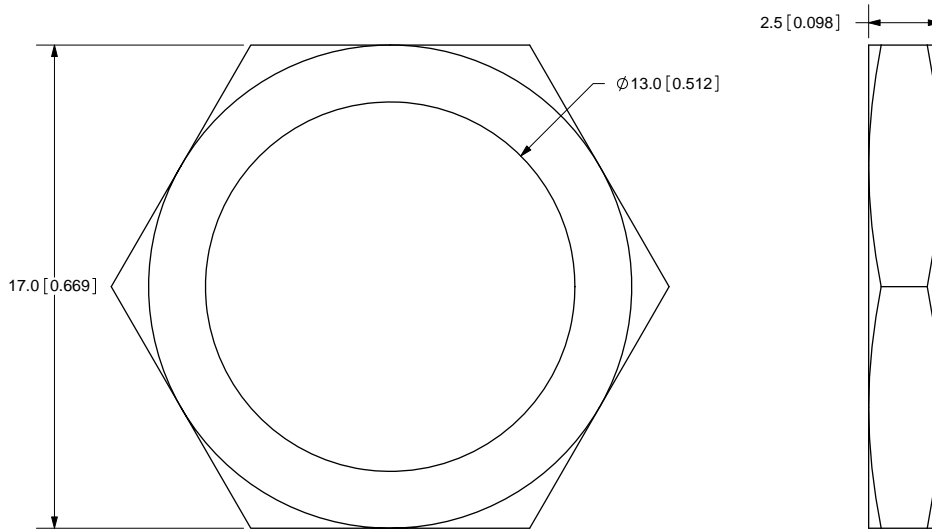

REV.	DESCRIPTION	DATE
A	NEW DRAWING	11/11/2009

TOLERANCE:
±0.3mm UNLESS OTHERWISE
SPECIFIED

CUI INC

20050 SW 112th Ave.
Tualatin, OR 97062
Phone: 503-612-2300
800-275-4899
Fax: 503-612-2383
Website: www.cui.com

TITLE: M14X1.0 NUT		REV: A
PART NO. MD-XXCV-nut	UNITS: MM [INCHES]	
DRAWN BY: ZRJ	APPROVED BY:	SCALE: 5:1

PC FILE NAME:
MD-XXCV-nut

COPYRIGHT 2009
BY CUI INC.

	MATERIAL	PLATING	COLOR
NUT	Iron	Trivalent Rainbow Color Chromate	Brass