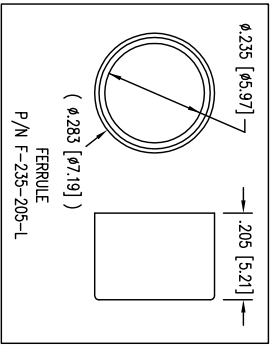

B

(SHOWN ASSEMBLED)

A

BULK	50 MICRO-INCHES [1.27um]	943-SP-370
PACKAGE	CONTACT PLATING IN MATING AREA	PART N

THIRD ANGLE PROJECTION		Bel Stewart Conn 11118 Susquehanna Trail South Glen Rock, PA 17327-9199 (717) 235-7512 Fax: (717) 235-7954 http://www.
DO NOT SCALE DRAWING		
DRAWING IS SUBJECT TO CHANGE WITHOUT NOTICE	TITLE:	SHIELDED CAT 5 PLUG
DIMENSIONS: INCHES [METRIC]		8 X 8 SHIELDED PLUG
UNLESS OTHERWISE SPECIFIED TOLERANCES ARE ±.005 [0.13] ANGLES ARE ± 1°	THIS DRAWING AND THE SUBJECT MATTER SHOWN THEREON ARE CONFIDENTIAL AND THE PROPRIETARY PROPERTY OF BEL STEWART CONNECTOR AND SHALL NOT BE REPRODUCED, COPIED, OR USED IN ANY MANNER WITHOUT PRIOR WRITTEN CONSENT OF BEL STEWART CONNECTOR. THIS PRODUCT MAY BE PROTECTED BY ONE OR MORE OF THE FOLLOWING US PATENTS: 5629847 5402559 6406535 6524128 5629847 5402559 6406535 6524128 OTHER PATENTS MAY BE PENDING.	
SHEET NO. 1 OF 1	DRN BY: R.	APP'D BY: T.D.
	DWG NO. C	

- NOTES:
- 1- PLUG KIT CONSISTS OF : PRE-INSERTED PLUG HOUSING & SHIELD MANAGEMENT BAR FERRULE HOUSING
 - 2- MATERIALS : FRONT HOUSING PLASTIC : CLEAR POLYCARBONATE MANAGEMENT BAR : CLEAR POLYCARBONATE SHIELD : TIN PLATED BRASS CONTACTS : PHOSPHOR BRONZE, SELECTIVE FERRULE : NICKEL OR TIN PLATED BRASS
 - 3- CONTACTS TERMINATE STRANDED & SOLID 0 TO .042 [1.07] OUTSIDE DIAMETER OF INSULATION
 - 4- FOR PRODUCT SPECIFICATION SEE PRO26-01
 - 5- DIMENSIONS AND TOLERANCES COMPLY WITH TERMINATED PLUG HEIGHT: .237 [6.02] ±.005
 - 7- DESIGNED FOR CATEGORY 5/5e APPLICATION