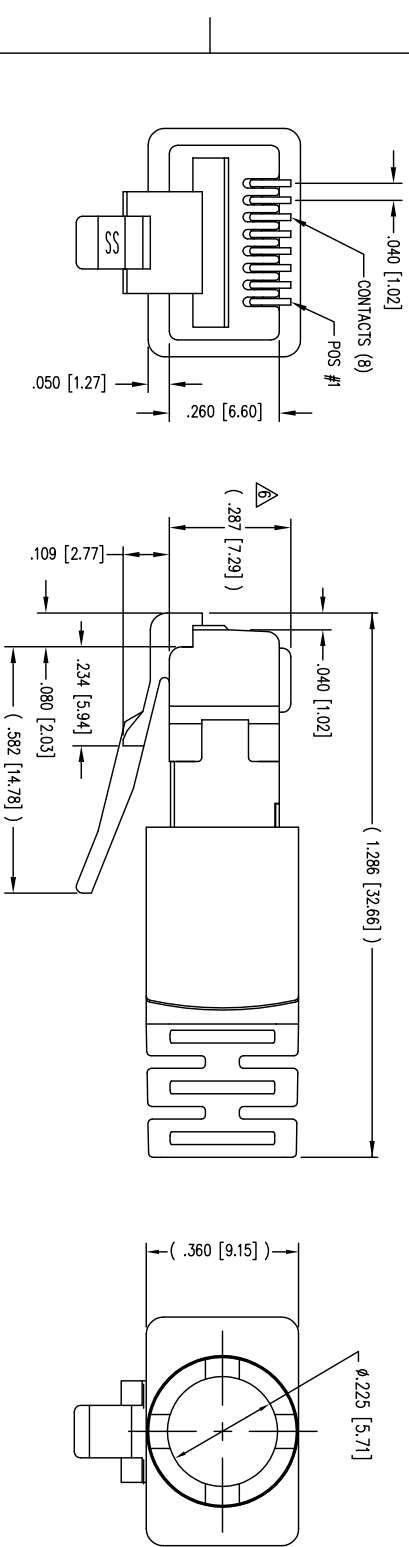

Excellent Integrated System Limited

Stocking Distributor

Click to view price, real time Inventory, Delivery & Lifecycle Information:

[Bel Fuse Inc.](#)
[943-SP-370808SM2-A218](#)

For any questions, you can email us directly:
sales@integrated-circuit.com

B

(SHOWN ASSEMBLED)

A

BULK	50 MICRO-INCHES [1.27um]	943-SP-370
PACKAGE	CONTACT PLATING IN MATING AREA	PART N

THIRD ANGLE PROJECTION		Bel Stewart Conn 11118 Susquehanna Trail South Glen Rock, PA 17327-9199 (717) 235-7512 Fax: (717) 235-7954 http://www.
DO NOT SCALE DRAWING		
DRAWING IS SUBJECT TO CHANGE WITHOUT NOTICE	TITLE:	SHIELDED CAT 5 PLUG
DIMENSIONS: INCHES [METRIC]		8 X 8 SHIELDED PLUG
UNLESS OTHERWISE SPECIFIED TOLERANCES ARE ±.005 [0.13] ANGLES ARE ± 1°	THIS DRAWING AND THE SUBJECT MATTER SHOWN THEREON ARE CONFIDENTIAL AND THE PROPRIETARY PROPERTY OF BEL STEWART CONNECTOR AND SHALL NOT BE REPRODUCED, COPIED, OR USED IN ANY MANNER WITHOUT PRIOR WRITTEN CONSENT OF BEL STEWART CONNECTOR. THIS PRODUCT MAY BE PROTECTED BY ONE OR MORE OF THE FOLLOWING US PATENTS: 5629847 5402559 6406535 6524128 5629847 5402559 6406535 6524128 OTHER PATENTS MAY BE PENDING.	
SHEET NO. 1 OF 1	DRN BY: R.	APP'D BY: T.D.
	DWG NO. C	

- NOTES:
- 1- PLUG KIT CONSISTS OF : PRE-INSERTED PLUG HOUSING & SHIELD MANAGEMENT BAR FERRULE HOUSING
 - 2- MATERIALS : FRONT HOUSING PLASTIC : CLEAR POLYCARBONATE MANAGEMENT BAR : CLEAR POLYCARBONATE SHIELD : TIN PLATED BRASS CONTACTS : PHOSPHOR BRONZE, SELECTIVE FERRULE : NICKEL OR TIN PLATED BRASS
 - 3- CONTACTS TERMINATE STRANDED & SOLID 0 TO .042 [1.07] OUTSIDE DIAMETER OF INSULATION
 - 4- FOR PRODUCT SPECIFICATION SEE PRO26-01
 - 5- DIMENSIONS AND TOLERANCES COMPLY WITH TERMINATED PLUG HEIGHT: .237 [6.02] ±.005
 - 7- DESIGNED FOR CATEGORY 5/5e APPLICATION