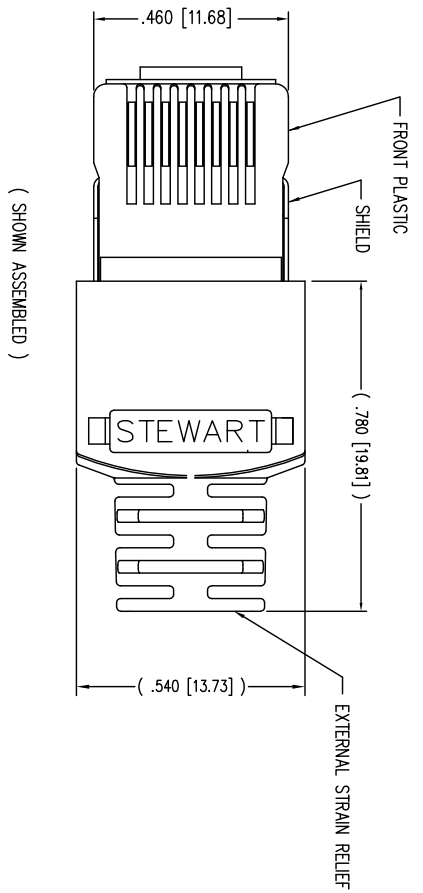

Excellent Integrated System Limited

Stocking Distributor

Click to view price, real time Inventory, Delivery & Lifecycle Information:

[Bel Fuse Inc.](#)
[943-SP-370808SM2-A218](#)

For any questions, you can email us directly:
sales@integrated-circuit.com

B

(SHOWN ASSEMBLED)

A

BULK	50 MICRO-INCHES [1.27um]	943-SP-370
PACKAGE	CONTACT PLATING IN MATING AREA	PART N

THIRD ANGLE PROJECTION		Bel Stewart Conn 11118 Susquehanna Trail South Glen Rock, PA 17327-9199 (717) 235-7512 Fax: (717) 235-7954 http://www.
DO NOT SCALE DRAWING		
DRAWING IS SUBJECT TO CHANGE WITHOUT NOTICE	TITLE:	SHIELDED CAT 5 PLUG
DIMENSIONS: INCHES [METRIC]		8 X 8 SHIELDED PLUG
UNLESS OTHERWISE SPECIFIED TOLERANCES ARE ±.005 [0.13] ANGLES ARE ± 1°	THIS DRAWING AND THE SUBJECT MATTER SHOWN THEREON ARE CONFIDENTIAL AND THE PROPRIETARY PROPERTY OF BEL STEWART CONNECTOR AND SHALL NOT BE REPRODUCED, COPIED, OR USED IN ANY MANNER WITHOUT PRIOR WRITTEN CONSENT OF BEL STEWART CONNECTOR. THIS PRODUCT MAY BE PROTECTED BY ONE OR MORE OF THE FOLLOWING US PATENTS: 5629847 5402559 6406535 6524128 5629847 5402559 6406535 6524128 OTHER PATENTS MAY BE PENDING.	
SHEET NO. 1 OF 1	DRN BY: R.	APP'D BY: T.D.
	DWG NO. C	

- NOTES:
- 1- PLUG KIT CONSISTS OF : PRE-INSERTED PLUG HOUSING & SHIELD MANAGEMENT BAR FERRULE HOUSING
 - 2- MATERIALS : FRONT HOUSING PLASTIC : CLEAR POLYCARBONATE MANAGEMENT BAR : CLEAR POLYCARBONATE SHIELD : TIN PLATED BRASS CONTACTS : PHOSPHOR BRONZE, SELECTIVE FERRULE : NICKEL OR TIN PLATED BRASS
 - 3- CONTACTS TERMINATE STRANDED & SOLID 0 TO .042 [1.07] OUTSIDE DIAMETER OF INSULATION
 - 4- FOR PRODUCT SPECIFICATION SEE PRO26-01
 - 5- DIMENSIONS AND TOLERANCES COMPLY WITH TERMINATED PLUG HEIGHT: .237 [6.02] ±.005
 - 7- DESIGNED FOR CATEGORY 5/5e APPLICATION