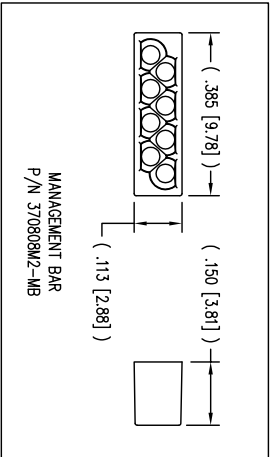

Excellent Integrated System Limited

Stocking Distributor

Click to view price, real time Inventory, Delivery & Lifecycle Information:

[Bel Fuse Inc.](#)
[943-SP-370808SM2-A218](#)

For any questions, you can email us directly:
sales@integrated-circuit.com

B

(SHOWN ASSEMBLED)

A

BULK	50 MICRO-INCHES [1.27um]	943-SP-370
PACKAGE	CONTACT PLATING IN MATING AREA	PART N

THIRD ANGLE PROJECTION		Bel Stewart Conn 11118 Susquehanna Trail South Glen Rock, PA 17327-9199 (717) 235-7512 Fax: (717) 235-7954 http://www.
DO NOT SCALE DRAWING		
DRAWING IS SUBJECT TO CHANGE WITHOUT NOTICE	TITLE:	SHIELDED CAT 5 PLUG
DIMENSIONS: INCHES [METRIC]		8 X 8 SHIELDED PLUG
UNLESS OTHERWISE SPECIFIED TOLERANCES ARE ±.005 [0.13] ANGLES ARE ± 1°	THIS DRAWING AND THE SUBJECT MATTER SHOWN THEREON ARE CONFIDENTIAL AND THE PROPRIETARY PROPERTY OF BEL STEWART CONNECTOR AND SHALL NOT BE REPRODUCED, COPIED, OR USED IN ANY MANNER WITHOUT PRIOR WRITTEN CONSENT OF BEL STEWART CONNECTOR. THIS PRODUCT MAY BE PROTECTED BY ONE OR MORE OF THE FOLLOWING US PATENTS: 5629847 5402559 6406535 6524128 5629847 5402559 6406535 6524128 OTHER PATENTS MAY BE PENDING.	
SHEET NO. 1 OF 1	DRN BY: R.	APP'D BY: T.D.
	DWG NO. C	

- NOTES:
- 1- PLUG KIT CONSISTS OF : PRE-INSERTED PLUG HOUSING & SHIELD MANAGEMENT BAR FERRULE HOUSING
 - 2- MATERIALS : FRONT HOUSING PLASTIC : CLEAR POLYCARBONATE MANAGEMENT BAR : CLEAR POLYCARBONATE SHIELD : TIN PLATED BRASS CONTACTS : PHOSPHOR BRONZE, SELECTIVE FERRULE : NICKEL OR TIN PLATED BRASS
 - 3- CONTACTS TERMINATE STRANDED & SOLID 0 TO .042 [1.07] OUTSIDE DIAMETER OF INSULATION
 - 4- FOR PRODUCT SPECIFICATION SEE PRO26-01
 - 5- DIMENSIONS AND TOLERANCES COMPLY WITH TERMINATED PLUG HEIGHT: .237 [6.02] ±.005
 - 7- DESIGNED FOR CATEGORY 5/5e APPLICATION