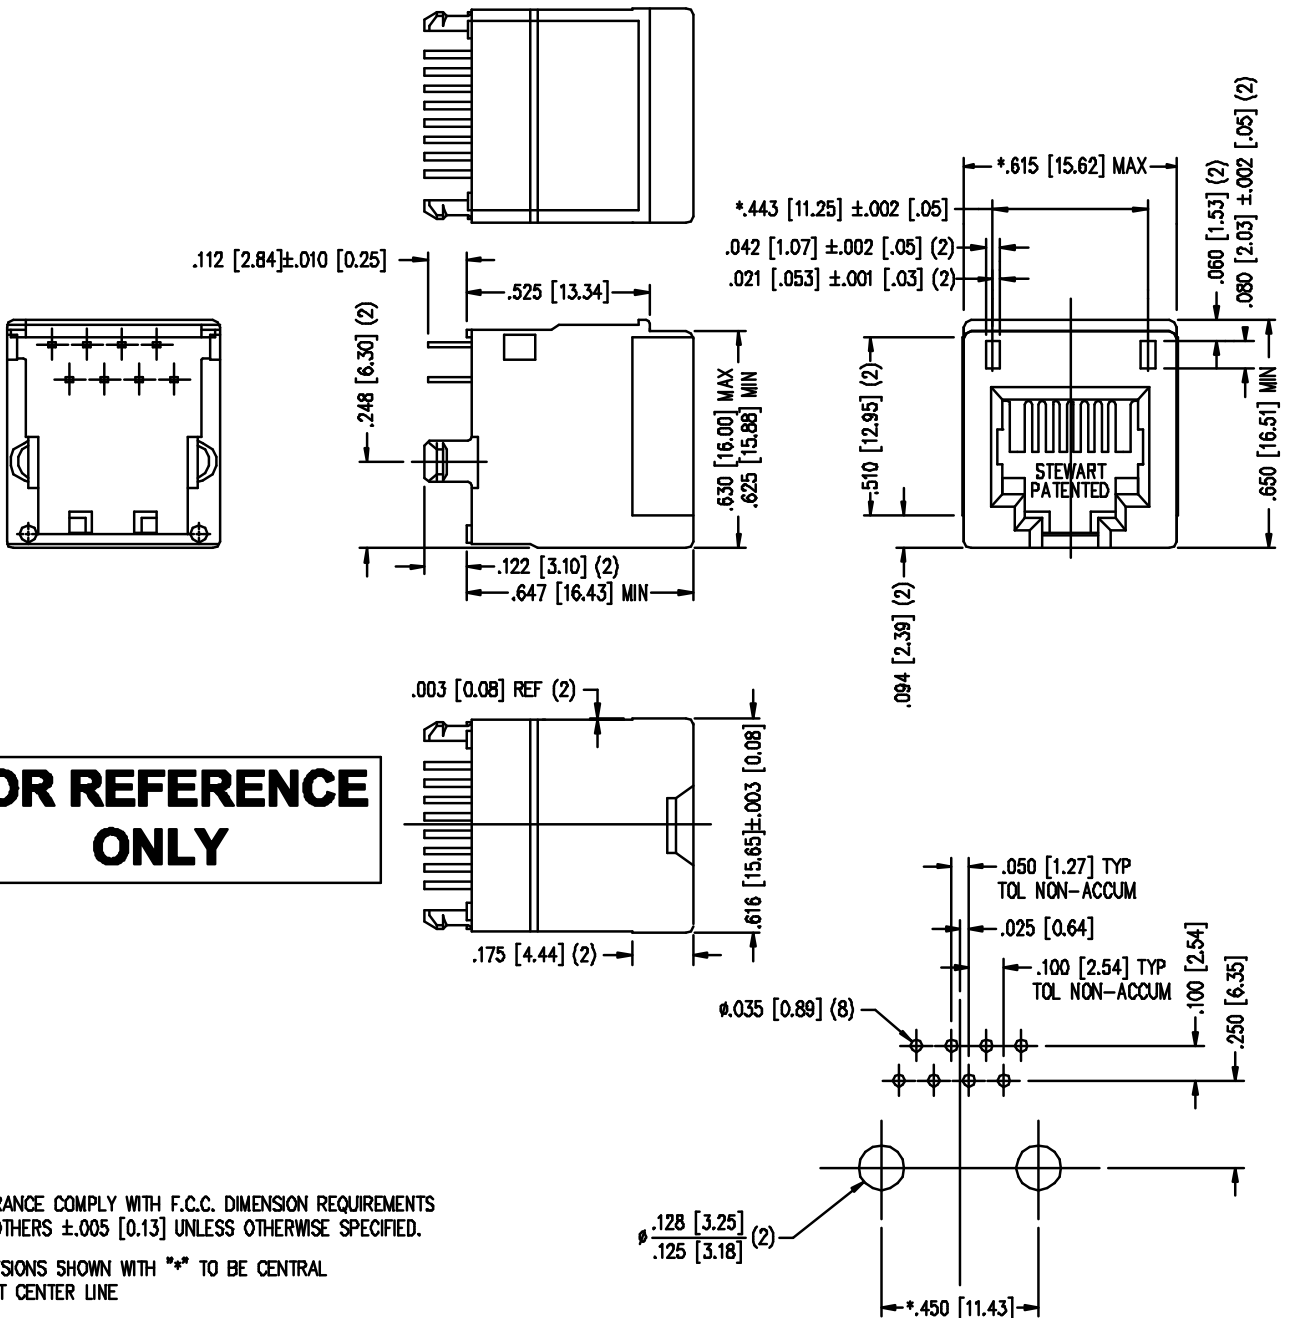

**STEWART
 CONNECTOR
 SYSTEMS, INC.**

R.D. 2, BOX 2020 GLEN ROCK, PENNSYLVANIA 17327

PART NO. SS-650810-A-NF-A318 (30 MICROINCHES OF GOLD)
 PART NO. SS-650810-A-NF-50-A318 (50 MICROINCHES OF GOLD)
 EIGHT CONTACT, TEN POSITION; VERTICAL MOUNT JACK
 -NF- NON-FLANGE

"-A318" DESIGNATES HOUSING TOP LIP RAISED .015, HOUSING WIDTH INCREASED WITH RIB BY .0030,
 AND TWO RECTANGULAR SLOTS IN PORT FACE TO BE USED BY CUSTOMER TO FASTEN AN I.D.
 MARKER. SLOTS HAVE AN EFFECTIVE RETENTION LENGTH OF .080 [2.03].

**FOR REFERENCE
 ONLY**

- NOTES:
- TOLERANCE COMPLY WITH F.C.C. DIMENSION REQUIREMENTS ALL OTHERS ±.005 [0.13] UNLESS OTHERWISE SPECIFIED.
 - DIMENSIONS SHOWN WITH "*" TO BE CENTRAL ABOUT CENTER LINE

- AVAILABLE WITH:
- 30 & 50, MICRO-INCH SELECTIVE GOLD PLATING
 - LOADED 1 - 10 CONTACTS

P.C.B. RECOMMENDED HOLE LAYOUT
 SEEN FROM COMPONENT SIDE
 TOLERANCE ±.003 [0.08] UNLESS OTHERWISE SPECIFIED