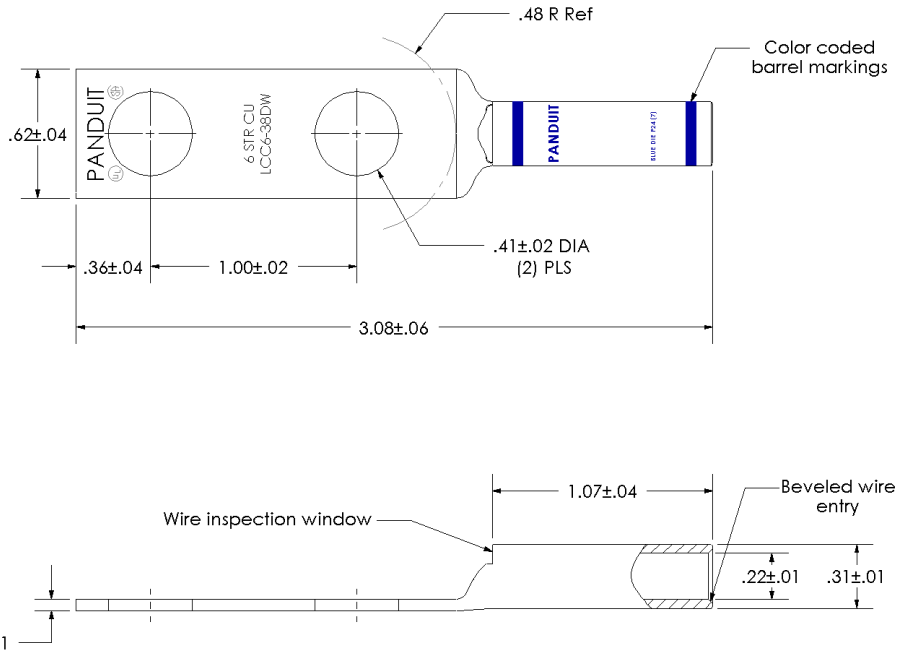

Excellent Integrated System Limited

Stocking Distributor

Click to view price, real time Inventory, Delivery & Lifecycle Information:

[Panduit](#)
[LCC6-38DW-L](#)

For any questions, you can email us directly:
sales@integrated-circuit.com

THIS COPY IS PROVIDED ON A RESTRICTED BASIS AND IS NOT TO BE USED IN ANY WAY DETRIMENTAL TO THE INTERESTS OF PANDUIT CORP.

Material	High Conductivity Seamless Copper Tube
Plating	Electro-Tin
Wire Size	6 AWG
Wire Type	Stranded Copper; Class B: Compact, Compressed or Concentric, Class C: Concentric
Wire Strip Length	1-1/8 in.
Stud Size	3/8 in.
UL Listed Wire Connector	Yes, for applications up to 35kv. Consult cable manufacturer for voltage stress relief instructions with applications greater than 2000 volts.
UL Temperature Rating	90 ° C
C.S.A Certified Wire Connector	Yes
Panduit Color Code on Barrel	BLUE
Panduit Die Index No. on Barrel	P24
Alternate Industry Die Index No. () on Barrel	(7)

				PANDUIT CORP. TINLEY PARK, ILLINOIS				
				LCC6-38DW-L Copper Lug - Two-Hole, Long Barrel with Window				
01	4/05	DRL	DRL	REMOVED NAVY NUMBER	12658			
REV	DATE	BY	CHK	DESCRIPTION	ECN	SCALE N/A	DRAWING NO / CAD FILE	LCC6-38DW-CUST