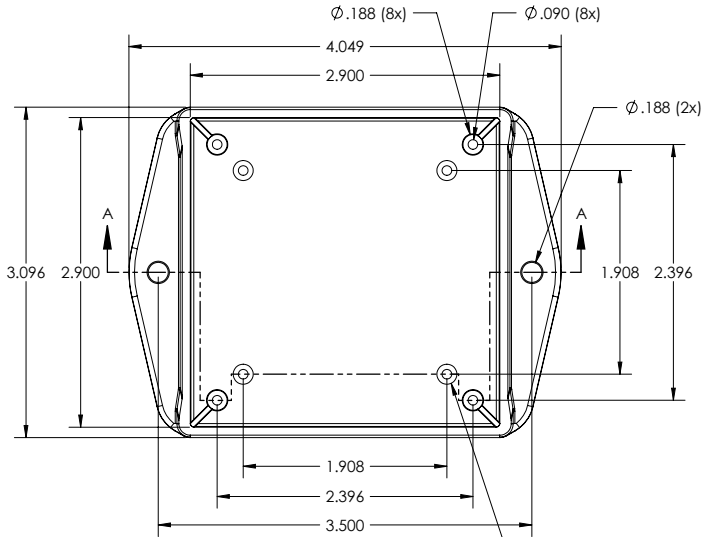

[sales@integrated-circuit.com](mailto:sales@integrated-circuit.com)

PART NAME	UTILIBOX (STYLE L)	PART No.	CU-1935-MB	REVISION DATE	2-24-11
-----------	--------------------	----------	------------	---------------	---------

- 1.) FOUR (4) #4-24 x 1/2" LG. THREAD FORMING SCREWS SUPPLIED FOR ASSEMBLY OF COVER TO BODY.
- 2.) ALL DIMENSIONS HAVE  $\pm .015$  TOLERANCE
- 3.) ALL OUTSIDE AND INSIDE DRAFT ANGLE:  $.5^\circ \pm .5^\circ$