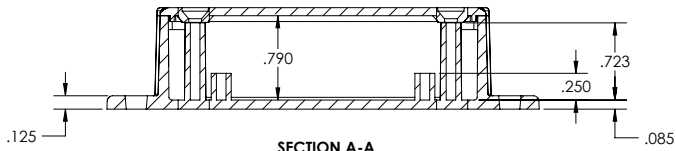

SECTION A-A