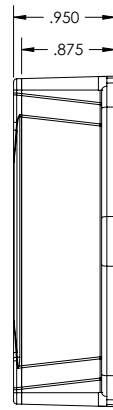

[sales@integrated-circuit.com](mailto:sales@integrated-circuit.com)

PART NAME	UTILIBOX (STYLE L)	PART No.	CU-1935-MB	REVISION DATE	2-24-11
-----------	--------------------	----------	------------	---------------	---------

**COVER NOT SHOWN  
THIS VIEW ONLY**

PC BOARD MOUNTING BOSES  
ACCEPT #4 x 1/4" LG  
THREAD FORMING SCREWS  
(NOT SUPPLIED)

**SUGGESTED PC BOARD  
LAYOUT**

**SECTION A-A**

MATERIAL: ABS UL94V-0, BLACK

NOTES:

- 1.) FOUR (4) #4-24 x 1/2" LG. THREAD FORMING SCREWS SUPPLIED FOR ASSEMBLY OF COVER TO BODY.
- 2.) ALL DIMENSIONS HAVE  $\pm .015$  TOLERANCE
- 3.) ALL OUTSIDE AND INSIDE DRAFT ANGLE:  $.5^\circ \pm .5^\circ$