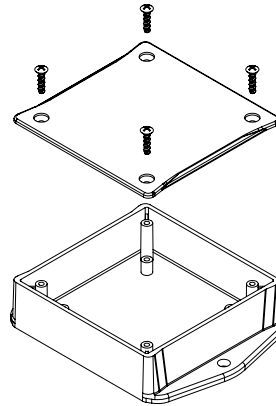

**COVER NOT SHOWN  
THIS VIEW ONLY**

PC BOARD MOUNTING BOSES  
ACCEPT #4 x 1/4" LG  
THREAD FORMING SCREWS  
(NOT SUPPLIED)

**SUGGESTED PC BOARD  
LAYOUT**

**SECTION A-A**

MATERIAL: ABS UL94V-0, BLACK

NOTES:

- 1.) FOUR (4) #4-24 x 1/2" LG. THREAD FORMING SCREWS SUPPLIED FOR ASSEMBLY OF COVER TO BODY.
- 2.) ALL DIMENSIONS HAVE  $\pm .015$  TOLERANCE
- 3.) ALL OUTSIDE AND INSIDE DRAFT ANGLE:  $.5^\circ \pm .5^\circ$