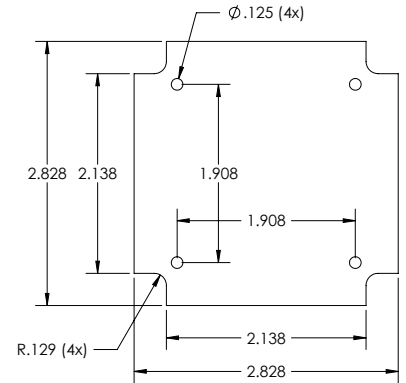

**SUGGESTED PC BOARD
LAYOUT**