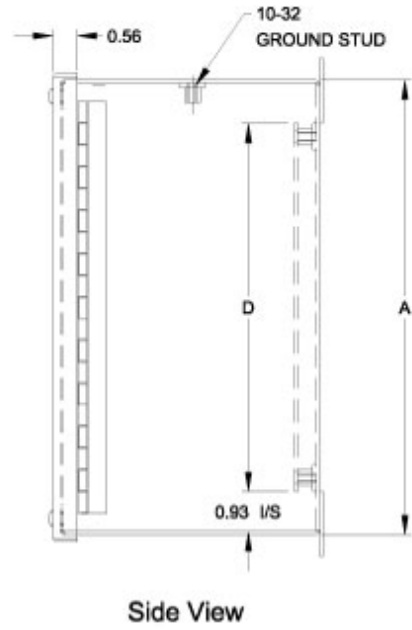

- Formed 14 gauge steel.
- Smooth continuously welded seams.
- Welded brackets provide for enclosure mounting.
- Continuously hinged cover is secured with captive, plated steel screws which fasten into threaded sealed wells.
- Oil resistant gasket and adhesive.
- Weldnuts are provided for mounting inner panels.
- A removable 14 gauge inner panel is included.
- A bonding stud is provided on the door and a grounding stud is provided in the enclosure.

Part No.		No. Of Holes	Panel Size							Overall Dimensions			Ship Wt. Lbs.
30.5mm Hole	22.5mm Hole		A	B	C	D	E	F	H	L	W	Z	
1489P4	1489MP4	4	8.25	7.25	6.00	6.25	5.25	5.38	8.75	9.25	7.56	8.56	9
1489P6	1489MP6	6	10.50	7.25	6.00	8.50	5.25	5.38	11.00	11.50	7.56	10.81	11
1489P9	1489MP9	9	10.50	9.50	6.00	8.50	7.50	7.63	11.00	11.50	9.81	10.81	13
1489P12	1489MP12	12	12.75	9.50	6.00	10.75	7.50	7.63	13.25	13.75	9.81	13.06	15
1489P16	1489MP16	16	12.75	11.75	6.00	10.75	9.75	9.88	13.25	13.75	12.06	13.06	19
1489P20	1489MP20	20	15.00	11.75	6.00	13.00	9.75	9.88	15.50	16.00	12.06	15.31	21
1489P25	1489MP25	25	15.00	14.00	6.00	13.00	12.00	12.13	15.50	16.00	14.31	15.31	23
1489P30	1489MP30	30	17.25	14.00	6.00	15.25	12.00	12.13	17.75	18.25	14.31	17.56	28
1489P36	1489MP36	36	17.25	16.25	6.00	15.25	14.25	14.38	17.75	18.25	16.56	17.56	32
1489P42	1489MP42	42	19.50	16.25	6.00	17.50	14.25	14.38	20.00	20.50	16.56	19.81	29