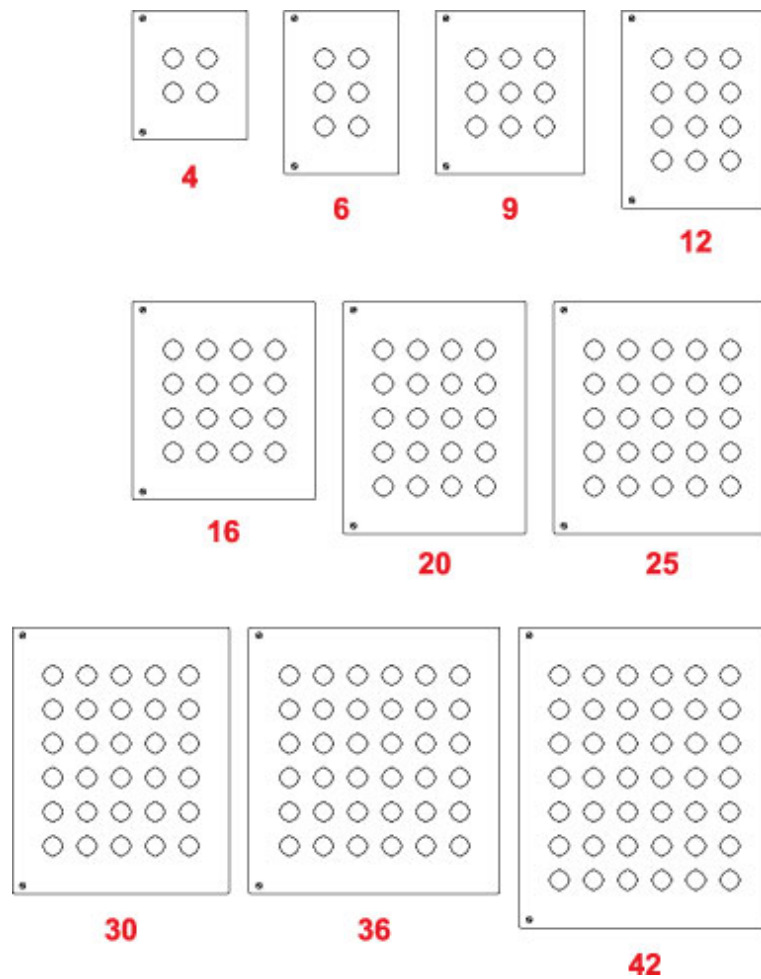

- Formed 14 gauge steel.
- Smooth continuously welded seams.
- Welded brackets provide for enclosure mounting.
- Continuously hinged cover is secured with captive, plated steel screws which fasten into threaded sealed wells.
- Oil resistant gasket and adhesive.
- Weldnuts are provided for mounting inner panels.
- A removable 14 gauge inner panel is included.
- A bonding stud is provided on the door and a grounding stud is provided in the enclosure.

Part No.		No. Of Holes	Panel Size							Overall Dimensions			Ship Wt. Lbs.
30.5mm Hole	22.5mm Hole		A	B	C	D	E	F	H	L	W	Z	
1489P4	1489MP4	4	8.25	7.25	6.00	6.25	5.25	5.38	8.75	9.25	7.56	8.56	9
1489P6	1489MP6	6	10.50	7.25	6.00	8.50	5.25	5.38	11.00	11.50	7.56	10.81	11
1489P9	1489MP9	9	10.50	9.50	6.00	8.50	7.50	7.63	11.00	11.50	9.81	10.81	13
1489P12	1489MP12	12	12.75	9.50	6.00	10.75	7.50	7.63	13.25	13.75	9.81	13.06	15
1489P16	1489MP16	16	12.75	11.75	6.00	10.75	9.75	9.88	13.25	13.75	12.06	13.06	19
1489P20	1489MP20	20	15.00	11.75	6.00	13.00	9.75	9.88	15.50	16.00	12.06	15.31	21
1489P25	1489MP25	25	15.00	14.00	6.00	13.00	12.00	12.13	15.50	16.00	14.31	15.31	23
1489P30	1489MP30	30	17.25	14.00	6.00	15.25	12.00	12.13	17.75	18.25	14.31	17.56	28
1489P36	1489MP36	36	17.25	16.25	6.00	15.25	14.25	14.38	17.75	18.25	16.56	17.56	32
1489P42	1489MP42	42	19.50	16.25	6.00	17.50	14.25	14.38	20.00	20.50	16.56	19.81	29