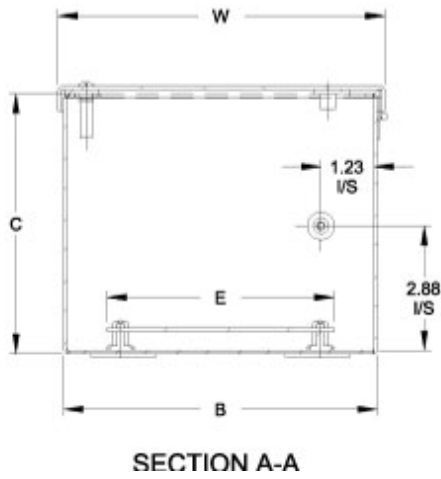

- Formed 14 gauge steel.
- Smooth continuously welded seams.
- Welded brackets provide for enclosure mounting.
- Continuously hinged cover is secured with captive, plated steel screws which fasten into threaded sealed wells.
- Oil resistant gasket and adhesive.
- Weldnuts are provided for mounting inner panels.
- A removable 14 gauge inner panel is included.
- A bonding stud is provided on the door and a grounding stud is provided in the enclosure.

Part No.		No. Of Holes	Panel Size							Overall Dimensions			Ship Wt. Lbs.
30.5mm Hole	22.5mm Hole		A	B	C	D	E	F	H	L	W	Z	
1489P4	1489MP4	4	8.25	7.25	6.00	6.25	5.25	5.38	8.75	9.25	7.56	8.56	9
1489P6	1489MP6	6	10.50	7.25	6.00	8.50	5.25	5.38	11.00	11.50	7.56	10.81	11
1489P9	1489MP9	9	10.50	9.50	6.00	8.50	7.50	7.63	11.00	11.50	9.81	10.81	13
1489P12	1489MP12	12	12.75	9.50	6.00	10.75	7.50	7.63	13.25	13.75	9.81	13.06	15
1489P16	1489MP16	16	12.75	11.75	6.00	10.75	9.75	9.88	13.25	13.75	12.06	13.06	19
1489P20	1489MP20	20	15.00	11.75	6.00	13.00	9.75	9.88	15.50	16.00	12.06	15.31	21
1489P25	1489MP25	25	15.00	14.00	6.00	13.00	12.00	12.13	15.50	16.00	14.31	15.31	23
1489P30	1489MP30	30	17.25	14.00	6.00	15.25	12.00	12.13	17.75	18.25	14.31	17.56	28
1489P36	1489MP36	36	17.25	16.25	6.00	15.25	14.25	14.38	17.75	18.25	16.56	17.56	32
1489P42	1489MP42	42	19.50	16.25	6.00	17.50	14.25	14.38	20.00	20.50	16.56	19.81	29