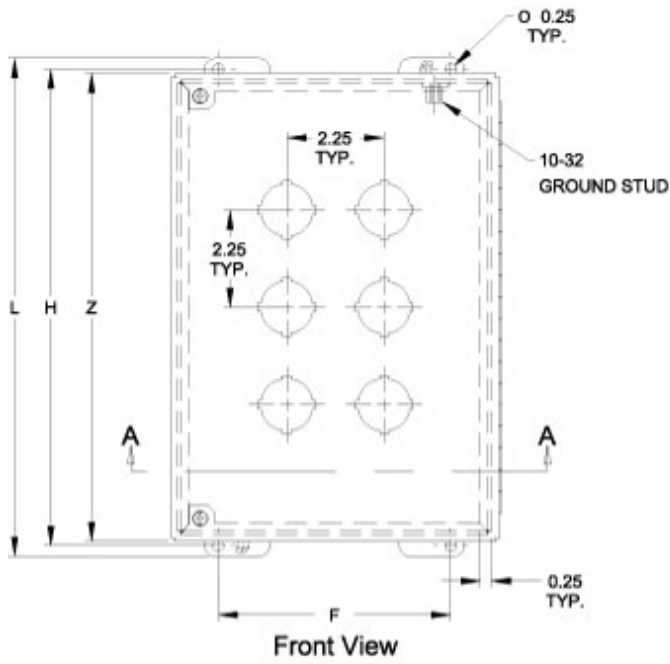

- Formed 14 gauge steel.
- Smooth continuously welded seams.
- Welded brackets provide for enclosure mounting.
- Continuously hinged cover is secured with captive, plated steel screws which fasten into threaded sealed wells.
- Oil resistant gasket and adhesive.
- Weldnuts are provided for mounting inner panels.
- A removable 14 gauge inner panel is included.
- A bonding stud is provided on the door and a grounding stud is provided in the enclosure.

Part No.		No. Of Holes	Panel Size							Overall Dimensions			Ship Wt. Lbs.
30.5mm Hole	22.5mm Hole		A	B	C	D	E	F	H	L	W	Z	
1489P4	1489MP4	4	8.25	7.25	6.00	6.25	5.25	5.38	8.75	9.25	7.56	8.56	9
1489P6	1489MP6	6	10.50	7.25	6.00	8.50	5.25	5.38	11.00	11.50	7.56	10.81	11
1489P9	1489MP9	9	10.50	9.50	6.00	8.50	7.50	7.63	11.00	11.50	9.81	10.81	13
1489P12	1489MP12	12	12.75	9.50	6.00	10.75	7.50	7.63	13.25	13.75	9.81	13.06	15
1489P16	1489MP16	16	12.75	11.75	6.00	10.75	9.75	9.88	13.25	13.75	12.06	13.06	19
1489P20	1489MP20	20	15.00	11.75	6.00	13.00	9.75	9.88	15.50	16.00	12.06	15.31	21
1489P25	1489MP25	25	15.00	14.00	6.00	13.00	12.00	12.13	15.50	16.00	14.31	15.31	23
1489P30	1489MP30	30	17.25	14.00	6.00	15.25	12.00	12.13	17.75	18.25	14.31	17.56	28
1489P36	1489MP36	36	17.25	16.25	6.00	15.25	14.25	14.38	17.75	18.25	16.56	17.56	32
1489P42	1489MP42	42	19.50	16.25	6.00	17.50	14.25	14.38	20.00	20.50	16.56	19.81	29