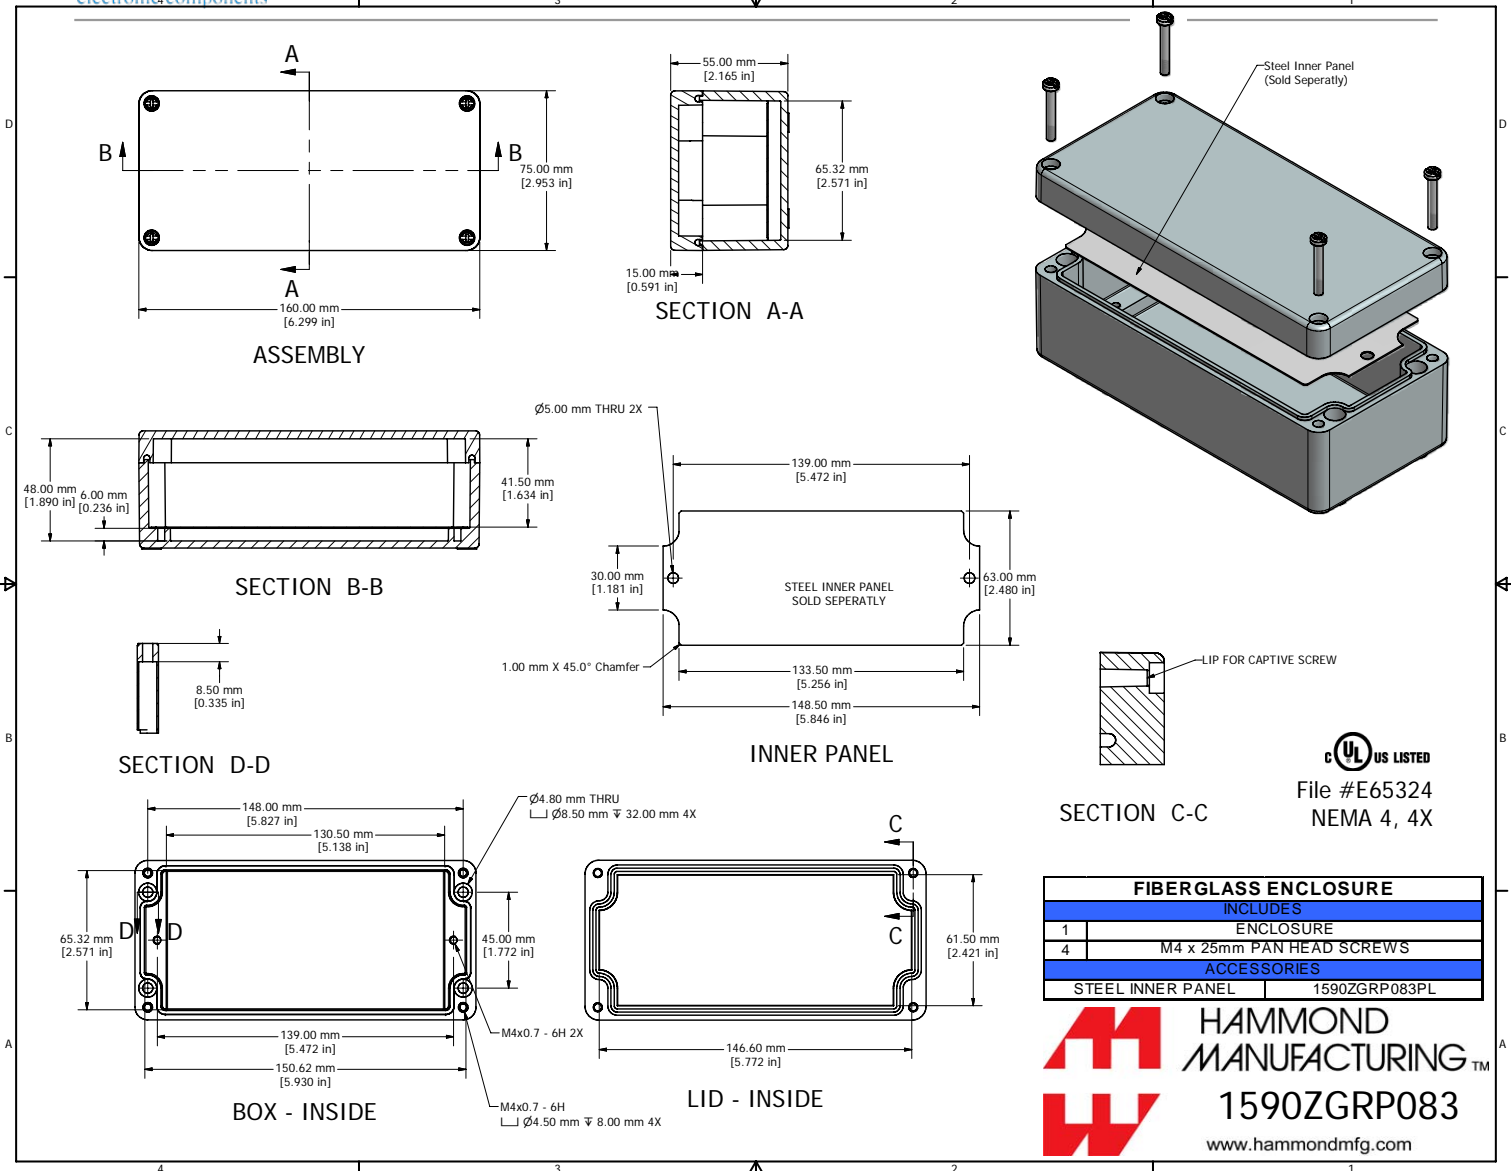

Excellent Integrated System Limited

Stocking Distributor

Click to view price, real time Inventory, Delivery & Lifecycle Information:

[Hammond Manufacturing](#)
[1590ZGRP083PL](#)

For any questions, you can email us directly:

sales@integrated-circuit.com

FIBERGLASS ENCLOSURE	
INCLUDES	
1	ENCLOSURE
4	M4 x 25mm PAN HEAD SCREWS
ACCESSORIES	
STEEL INNER PANEL	1590ZGRP083PL

HAMMOND MANUFACTURING™

1590ZGRP083

www.hammondmfg.com