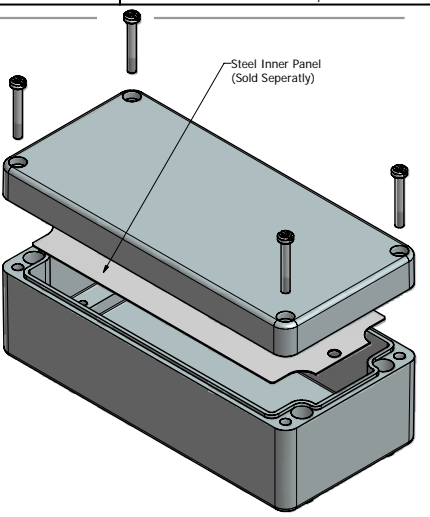

Excellent Integrated System Limited

Stocking Distributor

Click to view price, real time Inventory, Delivery & Lifecycle Information:

[Hammond Manufacturing](#)
[1590ZGRP083PL](#)

For any questions, you can email us directly:

sales@integrated-circuit.com

FIBERGLASS ENCLOSURE	
INCLUDES	
1	ENCLOSURE
4	M4 x 25mm PAN HEAD SCREWS
ACCESSORIES	
STEEL INNER PANEL	1590ZGRP083PL

HAMMOND MANUFACTURING™

1590ZGRP083

www.hammondmfg.com