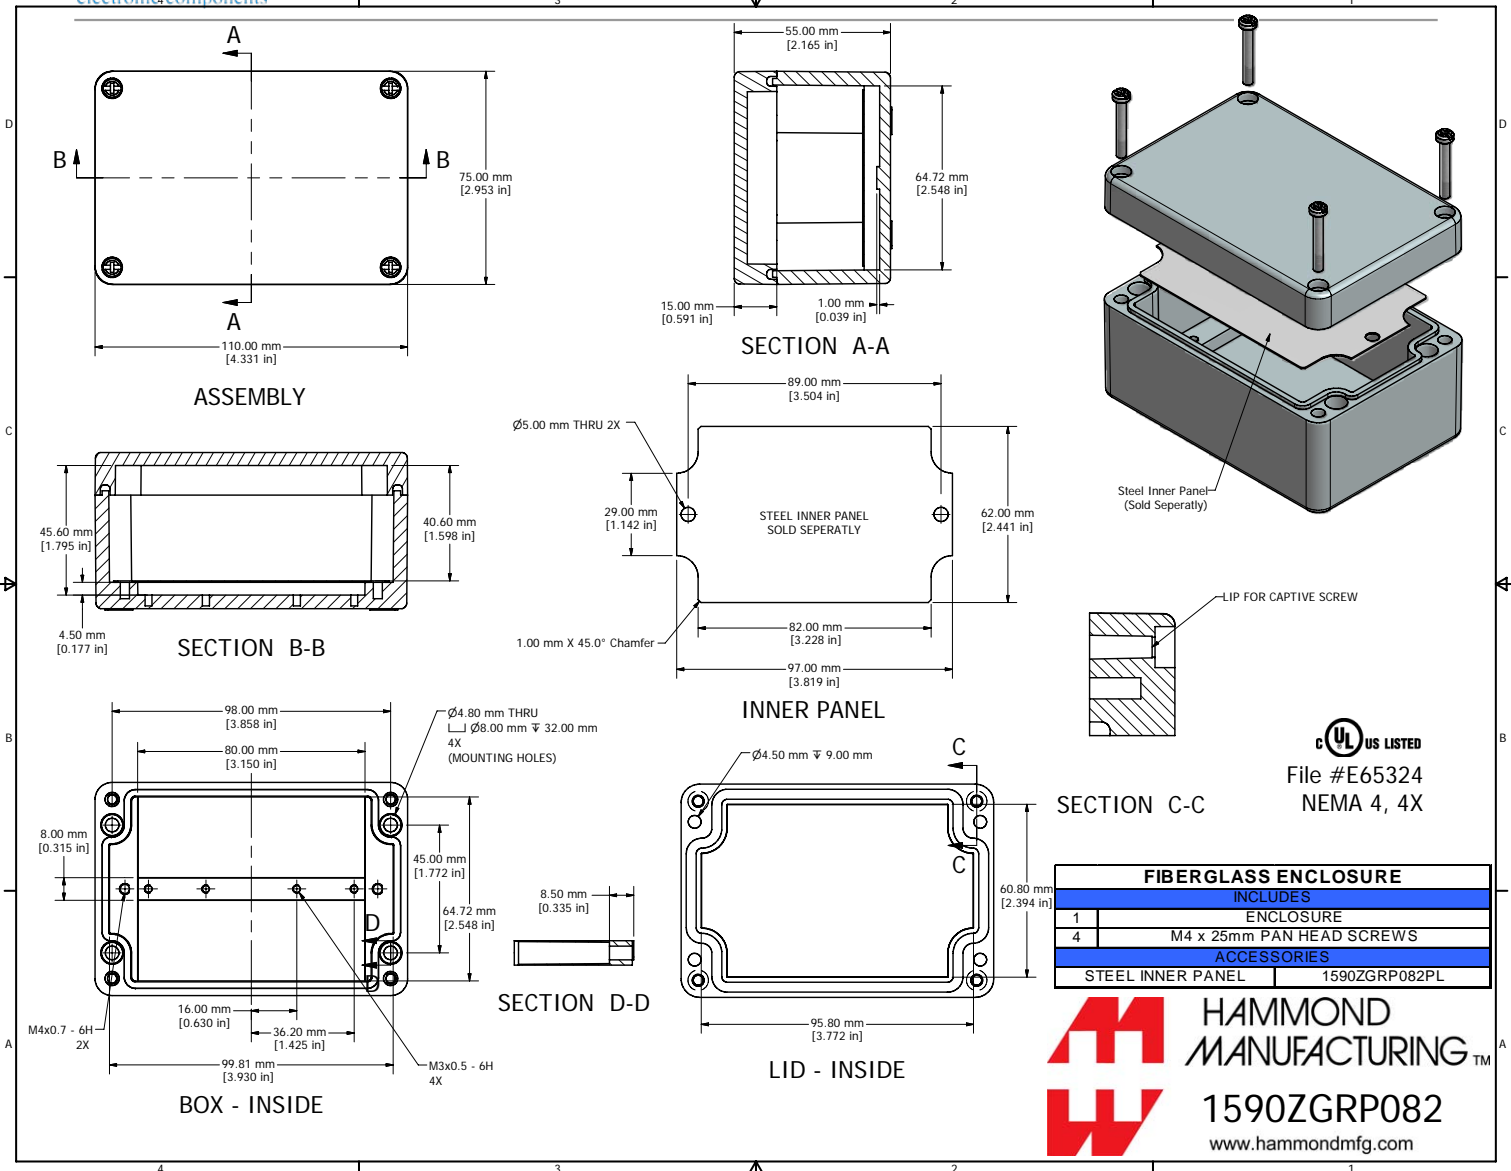

## Excellent Integrated System Limited

Stocking Distributor

Click to view price, real time Inventory, Delivery & Lifecycle Information:

[Hammond Manufacturing](#)  
[1590ZGRP082PL](#)

For any questions, you can email us directly:

[sales@integrated-circuit.com](mailto:sales@integrated-circuit.com)

FIBERGLASS ENCLOSURE	
INCLUDES	
1	ENCLOSURE
4	M4 x 25mm PAN HEAD SCREWS
ACCESSORIES	
STEEL INNER PANEL	1590ZGRP082PL

**HAMMOND MANUFACTURING™**  
**1590ZGRP082**  
 www.hammondmfg.com