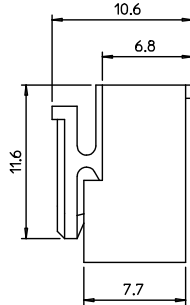

sales@integrated-circuit.com

- NOTES
 1. USED WITH TERMINAL : 35922-9002
 2. MATED WITH HEADER ASS'Y : 35978-***1*(PA66) 35978-***2*(PA66)
 LEGEND 35978-***3*(PC/PET) 35978-***4*(PC/PET)

35977-****
 COLOR : 0 - WHITE
 1 - BLACK
 2 - RED
 3 - YELLOW
 4 - BLUE
 MATERIAL 0 : PA66 (9 : PC/PET)
 CIRCUIT NO. (02,03,04..)

19.9	56.88	55.44	59.42	3597715**	35977-15**	15
19.9	52.92	51.48	55.46	3597714**	-14**	14
19.9	48.96	47.52	51.5	3597713**	-13**	13
19.9	45.0	43.56	47.54	3597712**	-12**	12
19.9	41.04	39.6	43.58	3597711**	-11**	11
19.9	37.08	35.64	39.62	3597710**	-10**	10
17.7	33.12	31.68	35.66	3597709**	-09**	9
15.7	29.16	27.72	31.70	3597708**	-08**	8
13.7	25.20	23.76	27.74	3597707**	-07**	7
7.5	21.24	19.80	23.78	3597706**	-06**	6
	17.28	15.84	19.82	3597705**	-05**	5
	13.32	11.88	15.86	3597704**	-04**	4
3.5	9.36	7.92	11.90	3597703**	-03**	3
	5.4	3.96	7.94	3597702**	35977-02**	2
D	C	B	A	MAT'L NO	ENG NO.	CIRCUITS

REVISED EC NO: KOR2009-0137 DRWING: JHPARK01 CHKDWY: YANG APPR: YUNSIKKIM 2009/05/21 2009/05/21 2009/05/22	QUALITY SYMBOLS DESCRIPTION REV	GENERAL TOLERANCES (UNLESS SPECIFIED)		DIMENSION STYLE MM ONLY		SCALE 3:1	DESIGN UNITS METRIC		THIRD ANGLE PROJECTION
		4 PLACES ± --- ± --- 3 PLACES ± --- ± --- 2 PLACES ± --- ± --- 1 PLACE ± 0.30 ± --- ANGULAR ± 2 °	mm INCH	DRAWN BY YR.WI DATE 1999/05/06	CHECKED BY JH.OH DATE 1999/05/06	TITLE 3.96 PITCH W-T-B CONN. HOUSING			
		DRAFT WHERE APPLICABLE MUST REMAIN WITHIN DIMENSIONS		APPROVED BY CW.LEE DATE 1999/05/06	MOLEX INCORPORATED		SHEET NO. 1 OF 01		
		MATERIAL NO. SEE TABLE		DOCUMENT NO. SD-35977-001		THIS DRAWING CONTAINS INFORMATION THAT IS PROPRIETARY TO MOLEX INCORPORATED AND SHOULD NOT BE USED WITHOUT WRITTEN PERMISSION			