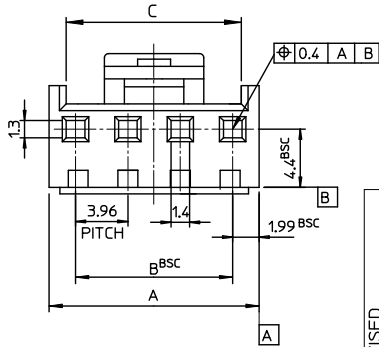

sales@integrated-circuit.com

- NOTES
 1. USED WITH TERMINAL : 35922-9002
 2. MATED WITH HEADER ASS'Y : 35978-***1*(PA66) 35978-***2*(PA66)
 LEGEND 35978-***3*(PC/PET) 35978-***4*(PC/PET)

35977-****
 COLOR : 0 - WHITE
 1 - BLACK
 2 - RED
 3 - YELLOW
 4 - BLUE
 MATERIAL 0 : PA66 (9 : PC/PET)
 CIRCUIT NO. (02,03,04..)

19.9	56.88	55.44	59.42	3597715**	35977-15**	15
19.9	52.92	51.48	55.46	3597714**	-14**	14
19.9	48.96	47.52	51.5	3597713**	-13**	13
19.9	45.0	43.56	47.54	3597712**	-12**	12
19.9	41.04	39.6	43.58	3597711**	-11**	11
19.9	37.08	35.64	39.62	3597710**	-10**	10
17.7	33.12	31.68	35.66	3597709**	-09**	9
15.7	29.16	27.72	31.70	3597708**	-08**	8
13.7	25.20	23.76	27.74	3597707**	-07**	7
7.5	21.24	19.80	23.78	3597706**	-06**	6
	17.28	15.84	19.82	3597705**	-05**	5
	13.32	11.88	15.86	3597704**	-04**	4
3.5	9.36	7.92	11.90	3597703**	-03**	3
	5.4	3.96	7.94	3597702**	35977-02**	2
D	C	B	A	MAT'L NO	ENG NO.	CIRCUITS

REVISED EC NO: KOR2009-0137 DRWING: JHPARK01 CHKDWY: YANG APPR: YUNSIKKIM 2009/05/21 2009/05/21 2009/05/22	QUALITY SYMBOLS DESCRIPTION REV	GENERAL TOLERANCES (UNLESS SPECIFIED)		DIMENSION STYLE MM ONLY		SCALE 3:1	DESIGN UNITS METRIC		THIRD ANGLE PROJECTION
		4 PLACES ± --- ± --- 3 PLACES ± --- ± --- 2 PLACES ± --- ± --- 1 PLACE ± 0.30 ± --- ANGULAR ± 2 °	mm INCH	DRAWN BY YR.WI DATE 1999/05/06	CHECKED BY JH.OH DATE 1999/05/06	TITLE 3.96 PITCH W-T-B CONN. HOUSING			
		DRAFT WHERE APPLICABLE MUST REMAIN WITHIN DIMENSIONS		APPROVED BY CW.LEE DATE 1999/05/06	MOLEX INCORPORATED		SHEET NO. 1 OF 01		
		MATERIAL NO. SEE TABLE		DOCUMENT NO. SD-35977-001		THIS DRAWING CONTAINS INFORMATION THAT IS PROPRIETARY TO MOLEX INCORPORATED AND SHOULD NOT BE USED WITHOUT WRITTEN PERMISSION			