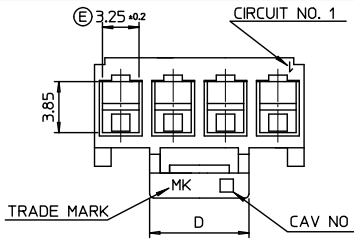

sales@integrated-circuit.com

- NOTES
 1. USED WITH TERMINAL : 35922-9002
 2. MATED WITH HEADER ASS'Y : 35978-***1*(PA66) 35978-***2*(PA66)
 LEGEND 35978-***3*(PC/PET) 35978-***4*(PC/PET)

35977-****
 COLOR : 0 - WHITE
 1 - BLACK
 2 - RED
 3 - YELLOW
 4 - BLUE
 MATERIAL 0 : PA66 (9 : PC/PET)
 CIRCUIT NO. (02,03,04..)

19.9	56.88	55.44	59.42	3597715**	35977-15**	15
19.9	52.92	51.48	55.46	3597714**	-14**	14
19.9	48.96	47.52	51.5	3597713**	-13**	13
19.9	45.0	43.56	47.54	3597712**	-12**	12
19.9	41.04	39.6	43.58	3597711**	-11**	11
19.9	37.08	35.64	39.62	3597710**	-10**	10
17.7	33.12	31.68	35.66	3597709**	-09**	9
15.7	29.16	27.72	31.70	3597708**	-08**	8
13.7	25.20	23.76	27.74	3597707**	-07**	7
7.5	21.24	19.80	23.78	3597706**	-06**	6
	17.28	15.84	19.82	3597705**	-05**	5
	13.32	11.88	15.86	3597704**	-04**	4
3.5	9.36	7.92	11.90	3597703**	-03**	3
	5.4	3.96	7.94	3597702**	35977-02**	2
D	C	B	A	MAT'L NO	ENG NO.	CIRCUITS

REVISED EC NO: KOR2009-0137 DRWING: JHPARK01 CHKDWY: YANG APPR: YUNSIKKIM 2009/05/21 2009/05/21 2009/05/22	QUALITY SYMBOLS DESCRIPTION REV	GENERAL TOLERANCES (UNLESS SPECIFIED)		DIMENSION STYLE MM ONLY		SCALE 3:1	DESIGN UNITS METRIC		THIRD ANGLE PROJECTION
		4 PLACES ± --- ± --- 3 PLACES ± --- ± --- 2 PLACES ± --- ± --- 1 PLACE ± 0.30 ± --- ANGULAR ± 2 °	mm INCH	DRAWN BY YR.WI DATE 1999/05/06	CHECKED BY JH.OH DATE 1999/05/06	TITLE 3.96 PITCH W-T-B CONN. HOUSING			
		DRAFT WHERE APPLICABLE MUST REMAIN WITHIN DIMENSIONS		APPROVED BY CW.LEE DATE 1999/05/06	MOLEX INCORPORATED		SHEET NO. 1 OF 01		
		MATERIAL NO. SEE TABLE		DOCUMENT NO. SD-35977-001		THIS DRAWING CONTAINS INFORMATION THAT IS PROPRIETARY TO MOLEX INCORPORATED AND SHOULD NOT BE USED WITHOUT WRITTEN PERMISSION			