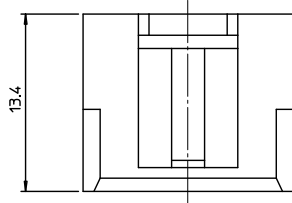

sales@integrated-circuit.com

- NOTES
 1. USED WITH TERMINAL : 35922-9002
 2. MATED WITH HEADER ASS'Y : 35978-***1*(PA66) 35978-***2*(PA66)
 LEGEND 35978-***3*(PC/PET) 35978-***4*(PC/PET)

35977-****
 COLOR : 0 - WHITE
 1 - BLACK
 2 - RED
 3 - YELLOW
 4 - BLUE
 MATERIAL 0 : PA66 (9 : PC/PET)
 CIRCUIT NO. (02,03,04..)

REVISED EC NO: KOR2009-0137 DRWING: JHPARK01 CHKDWY: YANG APPR: YUNSIKKIM 2009/05/21 2009/05/21 2009/05/22	QUALITY SYMBOLS DESCRIPTION REV	GENERAL TOLERANCES (UNLESS SPECIFIED)		DIMENSION STYLE MM ONLY		SCALE 3:1	DESIGN UNITS METRIC		THIRD ANGLE PROJECTION
		4 PLACES ± --- ± --- 3 PLACES ± --- ± --- 2 PLACES ± --- ± --- 1 PLACE ± 0.30 ± --- ANGULAR ± 2 °	mm INCH	DRAWN BY YR.WI DATE 1999/05/06	CHECKED BY JH.OH DATE 1999/05/06	TITLE 3.96 PITCH W-T-B CONN. HOUSING			
		DRAFT WHERE APPLICABLE MUST REMAIN WITHIN DIMENSIONS		APPROVED BY CW.LEE DATE 1999/05/06	MOLEX INCORPORATED		SHEET NO. 1 OF 01		
		MATERIAL NO. SEE TABLE		DOCUMENT NO. SD-35977-001		THIS DRAWING CONTAINS INFORMATION THAT IS PROPRIETARY TO MOLEX INCORPORATED AND SHOULD NOT BE USED WITHOUT WRITTEN PERMISSION			