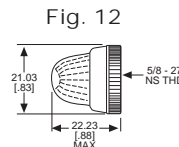

103 SERIES FOR 1" MOUNTING HOLE • OILTIGHT*

BASE PART NO.	VOLTAGE	LAMP NO.	FIG
103-3114-05-103	105-125	521-9051 (B7A)	13
103-3114-05-103	210-250	521-9055 (F4A)	13

CAP PART NO.	COLOR	FIG	CAP PART NO.	COLOR	FIG
103-1231-403	RED	14	103-1235-403	WHITE	14
103-1233-403	AMBER	14	103-1237-403	CLEAR	14

Material & Finish: Base - Nickel Plated Brass, Cap - Polycarbonate with Chrome Plated Brass Bezel

Green & Blue Lens Caps Not Available For Neon Indicators

Neon and incandescent lamp information on Pages 35 and 36

* See Page 14 for Oiltight information

Dimensions in mm [inches]