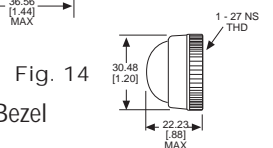

BASE PART NO.	VOLTAGE	LAMP NO.	FIG
103-3114-05-103	105-125	521-9051 (B7A)	13
103-3114-05-103	210-250	521-9055 (F4A)	13

CAP PART NO.	COLOR	FIG	CAP PART NO.	COLOR	FIG
103-1231-403	RED	14	103-1235-403	WHITE	14
103-1233-403	AMBER	14	103-1237-403	CLEAR	14

\* See Page 14 for Oiltight information

Dimensions in mm [inches]

Uses:  
 T 4 1/2  
 CANDELABRA  
 SCREW BASE  
 NEON LAMP