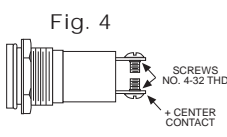

Uses:
T 3 1/4
MINIATURE
BAYONET
BASE
NEON LAMP