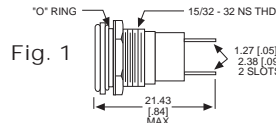

181 SERIES FOR 15/32" MOUNTING HOLE • WATERTIGHT

BASE PART NO.	VOLTAGE	LAMP NO.	FIG
181-8836-09-553	105-125 AC-DC	521-9047 (C7A)	1
181-8864-09-513	110-125 AC	521-9048 (C9A)	1

CAP PART NO.	COLOR	FIG	CAP PART NO.	COLOR	FIG
181-0931-003	RED	2	181-0935-003	WHITE	2
181-0933-003	AMBER	2	181-0937-003	CLEAR	2

Material & Finish: Base - Black Anodized Aluminum, Cap - High Impact Plastic

Uses:
T-2 MIDGET
FLANGE BASE
NEON LAMP

052, 081, 095 & 135 SERIES FOR 11/16" MOUNTING HOLE • WATERTIGHT

BASE PART NO.	VOLTAGE	LAMP NO.	FIG
081-0408-01-343	105-125 AC-DC	521-9053 (B1A)	3
081-0463-01-313	110-125 AC	521-9054 (B2A)	3
081-1308-01-343	105-125 AC-DC	521-9053 (B1A)	4
081-1363-01-313	110-125 AC	521-9054 (B2A)	4

CAP PART NO.	COLOR	FIG	CAP PART NO.	COLOR	FIG
052-3191-003	RED	5	095-3131-003	RED	7
052-3193-003	AMBER	5	095-3133-003	AMBER	7
052-3195-003	WHITE	5	095-3135-003	WHITE	7
052-3197-003	CLEAR	5	095-3137-003	CLEAR	7
081-0131-303	RED	6	135-3231-003	RED	8
081-0133-303	AMBER	6	135-3233-003	AMBER	8
081-0135-303	WHITE	6	135-3235-003	WHITE	8
081-0137-303	CLEAR	6	135-3237-003	CLEAR	8

Material & Finish: Base - Chrome Plated Brass, Cap - Polycarbonate - 081 has Chrome Plated Bezel