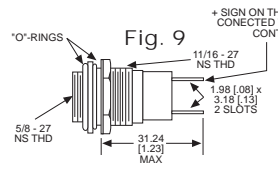

Uses:
T 3 1/4
MINIATURE
BAYONET
BASE
NEON LAMP