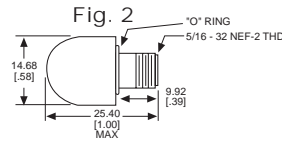

NEON PANEL MOUNT INDICATORS

181 SERIES FOR 15/32" MOUNTING HOLE • WATERTIGHT

BASE PART NO.	VOLTAGE	LAMP NO.	FIG
181-8836-09-553	105-125 AC-DC	521-9047 (C7A)	1
181-8864-09-513	110-125 AC	521-9048 (C9A)	1

CAP PART NO.	COLOR	FIG	CAP PART NO.	COLOR	FIG
181-0931-003	RED	2	181-0935-003	WHITE	2
181-0933-003	AMBER	2	181-0937-003	CLEAR	2

Material & Finish: Base - Black Anodized Aluminum, Cap - High Impact Plastic

Uses:
T-2 MIDGET
FLANGE BASE
NEON LAMP

052, 081, 095 & 135 SERIES FOR 11/16" MOUNTING HOLE • WATERTIGHT

BASE PART NO.	VOLTAGE	LAMP NO.	FIG
081-0408-01-343	105-125 AC-DC	521-9053 (B1A)	3
081-0463-01-313	110-125 AC	521-9054 (B2A)	3
081-1308-01-343	105-125 AC-DC	521-9053 (B1A)	4
081-1363-01-313	110-125 AC	521-9054 (B2A)	4

CAP PART NO.	COLOR	FIG	CAP PART NO.	COLOR	FIG
052-3191-003	RED	5	095-3131-003	RED	7
052-3193-003	AMBER	5	095-3133-003	AMBER	7
052-3195-003	WHITE	5	095-3135-003	WHITE	7
052-3197-003	CLEAR	5	095-3137-003	CLEAR	7
081-0131-303	RED	6	135-3231-003	RED	8
081-0133-303	AMBER	6	135-3233-003	AMBER	8
081-0135-303	WHITE	6	135-3235-003	WHITE	8
081-0137-303	CLEAR	6	135-3237-003	CLEAR	8

Material & Finish: Base - Chrome Plated Brass, Cap - Polycarbonate - 081 has Chrome Plated Bezel