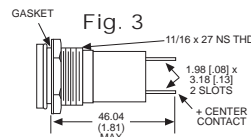

Uses:
T 3 1/4
MINIATURE
BAYONET
BASE
NEON LAMP