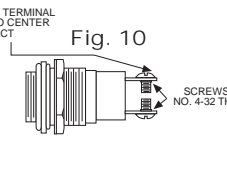

125 SERIES FOR 11/16" MOUNTING HOLE • OILTIGHT*

BASE PART NO.	VOLTAGE	LAMP NO.	FIG
125-0408-11-143	105-125 AC-DC	521-9053 (B1A)	9
125-0463-11-113	110-125 AC	521-9054 (B2A)	9
125-1308-11-143	105-125 AC-DC	521-9053 (B1A)	10
125-1363-11-113	110-125 AC	521-9054 (B2A)	10

CAP PART NO.	COLOR	FIG	CAP PART NO.	COLOR	FIG
125-1131-403	RED	11	125-1191-403	RED	12
125-1133-403	AMBER	11	125-1193-403	AMBER	12
125-1135-403	WHITE	11	125-1195-403	WHITE	12
125-1137-403	CLEAR	11	125-1197-403	CLEAR	12

Material & Finish: Base - Nickel Plated Brass, Cap - Polycarbonate with Chrome Plated Brass Bezel

Uses:
T 3 1/4
MINIATURE
BAYONET
BASE
NEON LAMP