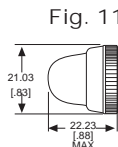

103 SERIES FOR 1" MOUNTING HOLE • OILTIGHT*

BASE PART NO.	VOLTAGE	LAMP NO.	FIG
103-3114-05-103	105-125	521-9051 (B7A)	13
103-3114-05-103	210-250	521-9055 (F4A)	13

CAP PART NO.	COLOR	FIG	CAP PART NO.	COLOR	FIG
103-1231-403	RED	14	103-1235-403	WHITE	14
103-1233-403	AMBER	14	103-1237-403	CLEAR	14

Material & Finish: Base - Nickel Plated Brass, Cap - Polycarbonate with Chrome Plated Brass Bezel

Green & Blue Lens Caps Not Available For Neon Indicators

Neon and incandescent lamp information on Pages 35 and 36

* See Page 14 for Oiltight information

Dimensions in mm [inches]