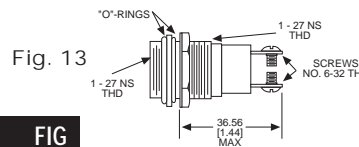

Uses:
T 4 1/2
CANDELABRA
SCREW BASE
NEON LAMP