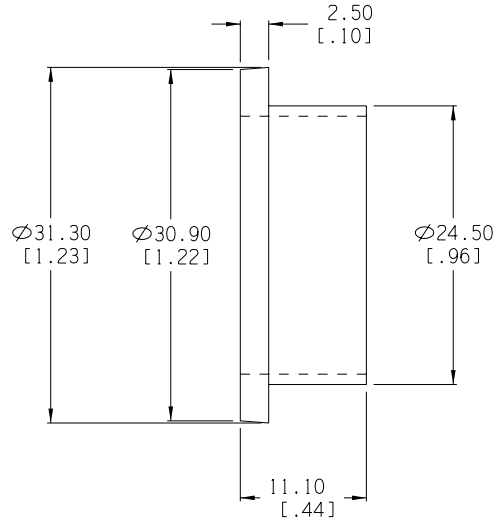

[sales@integrated-circuit.com](mailto:sales@integrated-circuit.com)

Date	SYM	REVISION RECORD	AUTH	DR	CK

Tolerance (Inches)	 Memory Protection Devices, Inc. 200 Broad Hollow Road, Farmingdale, New York 11735	Scale	Drawn By B.S.
Decimal $\pm .5$ (.020)		Approved By T.B.	
Fractional $\pm .8$ (.030)	Title CIGARETTE SOCKET RING		
Angular $\pm 3^\circ$	Date 07/09/05	Drawing Number ZA2080	