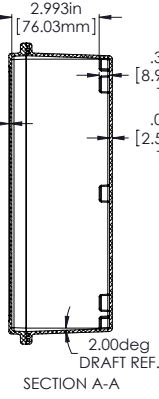

sales@integrated-circuit.com

PART NAME	IP67 SERIES NEMA DIE CAST ALUMINUM BOX	PART No.	IPS-3935	REVISION DATE	10/4/2011
-----------	--	----------	----------	---------------	-----------

MEETS NEMA 1, 2, 4, 4X, 12, 13 AND IP67 RATINGS.
MATERIAL: ALUMINUM ALLOY ADC-12
FINISH: NATURAL
TOLERANCES: ALL HOLE DIAMETERS: ±.005in (.13mm)
ALL OTHER DIMENSIONS: ±.015in (.38mm)