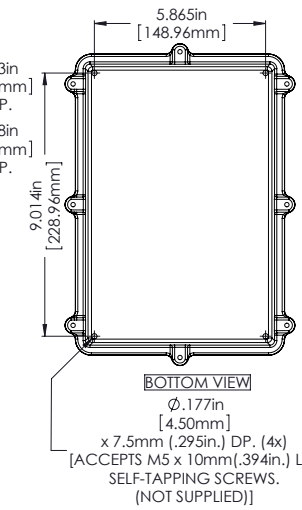

sales@integrated-circuit.com

PART NAME	IP67 SERIES NEMA DIE CAST ALUMINUM BOX	PART No.	IPS-3935	REVISION DATE	10/4/2011
-----------	--	----------	----------	---------------	-----------

MEETS NEMA 1, 2, 4, 4X, 12, 13 AND IP67 RATINGS.
MATERIAL: ALUMINUM ALLOY ADC-12
FINISH: NATURAL
TOLERANCES: ALL HOLE DIAMETERS: ±.005in (.13mm)
ALL OTHER DIMENSIONS: ±.015in (.38mm)