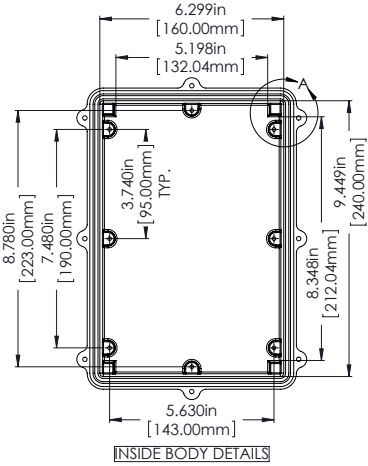

sales@integrated-circuit.com

PART NAME	IP67 SERIES NEMA DIE CAST ALUMINUM BOX	PART No.	IPS-3935	REVISION DATE	10/4/2011
-----------	--	----------	----------	---------------	-----------

MEETS NEMA 1, 2, 4, 4X, 12, 13 AND IP67 RATINGS.
MATERIAL: ALUMINUM ALLOY ADC-12
FINISH: NATURAL
TOLERANCES: ALL HOLE DIAMETERS: ±.005in (.13mm)
ALL OTHER DIMENSIONS: ±.015in (.38mm)