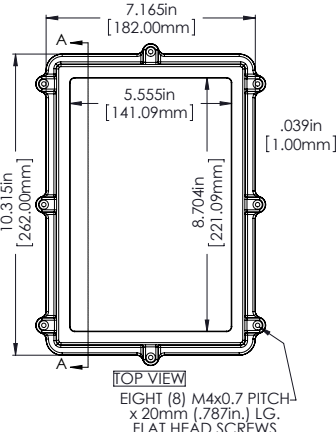

sales@integrated-circuit.com

PART NAME	IP67 SERIES NEMA DIE CAST ALUMINUM BOX	PART No.	IPS-3935	REVISION DATE	10/4/2011
-----------	--	----------	----------	---------------	-----------

MEETS NEMA 1, 2, 4, 4X, 12, 13 AND IP67 RATINGS.
MATERIAL: ALUMINUM ALLOY ADC-12
FINISH: NATURAL
TOLERANCES: ALL HOLE DIAMETERS: ±.005in (.13mm)
ALL OTHER DIMENSIONS: ±.015in (.38mm)