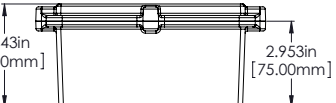

sales@integrated-circuit.com

PART NAME	IP67 SERIES NEMA DIE CAST ALUMINUM BOX	PART No.	IPS-3935	REVISION DATE	10/4/2011
-----------	--	----------	----------	---------------	-----------

MEETS NEMA 1, 2, 4, 4X, 12, 13 AND IP67 RATINGS.
MATERIAL: ALUMINUM ALLOY ADC-12
FINISH: NATURAL
TOLERANCES: ALL HOLE DIAMETERS: ±.005in (.13mm)
ALL OTHER DIMENSIONS: ±.015in (.38mm)