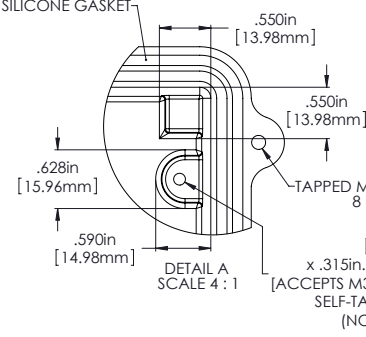

sales@integrated-circuit.com

PART NAME	IP67 SERIES NEMA DIE CAST ALUMINUM BOX	PART No.	IPS-3935	REVISION DATE	10/4/2011
-----------	--	----------	----------	---------------	-----------

MEETS NEMA 1, 2, 4, 4X, 12, 13 AND IP67 RATINGS.
MATERIAL: ALUMINUM ALLOY ADC-12
FINISH: NATURAL
TOLERANCES: ALL HOLE DIAMETERS: ±.005in (.13mm)
ALL OTHER DIMENSIONS: ±.015in (.38mm)