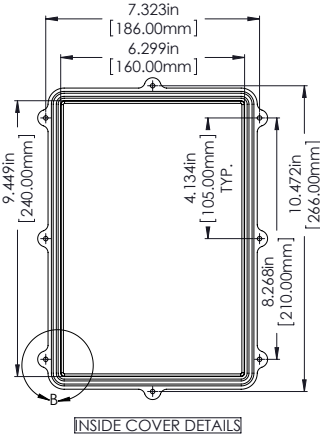

sales@integrated-circuit.com

PART NAME	IP67 SERIES NEMA DIE CAST ALUMINUM BOX	PART No.	IPS-3935	REVISION DATE	10/4/2011
-----------	--	----------	----------	---------------	-----------

MEETS NEMA 1, 2, 4, 4X, 12, 13 AND IP67 RATINGS.
MATERIAL: ALUMINUM ALLOY ADC-12
FINISH: NATURAL
TOLERANCES: ALL HOLE DIAMETERS: ±.005in (.13mm)
ALL OTHER DIMENSIONS: ±.015in (.38mm)