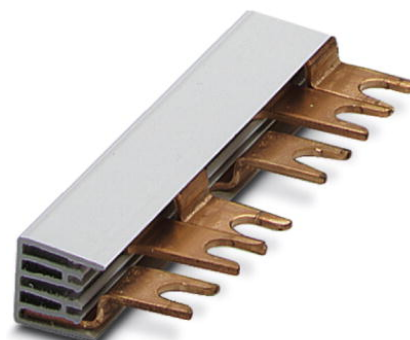

## MPB 18/3- 6

Order No.: 2809241

<http://eshop.phoenixcontact.de/phoenix/treeViewClick.do?UID=2809241>

Wiring bridge for modules with connecting pitch 17.5 mm, 3-phase, 6-pos.

#### General

Nominal current $I_N$	80 A
Housing material	Plastic
Design	Comb bridge
Number of positions	6
Length	108.60 mm

MPB 18/3- 6 Order No.: 2809241

<http://eshop.phoenixcontact.de/phoenix/treeViewClick.do?UID=2809241>