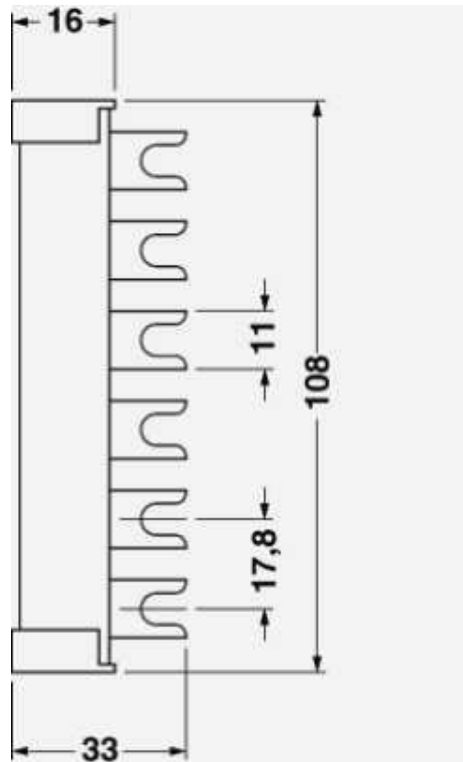

### Technical data

#### General

Nominal current $I_N$	80 A
Housing material	Plastic
Design	Comb bridge
Number of positions	6
Length	108.60 mm

MPB 18/3- 6 Order No.: 2809241

<http://eshop.phoenixcontact.de/phoenix/treeViewClick.do?UID=2809241>

### Diagrams/Drawings

Dimensioned drawing

MPB 18/3- 6 Order No.: 2809241

<http://eshop.phoenixcontact.de/phoenix/treeViewClick.do?UID=2809241>

---

**Address**

PHOENIX CONTACT Inc., USA  
586 Fulling Mill Road  
Middletown, PA 17057, USA  
Phone (800) 888-7388  
Fax (717) 944-1625  
<http://www.phoenixcon.com>