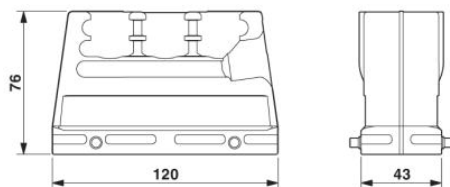

Dimensioned drawing