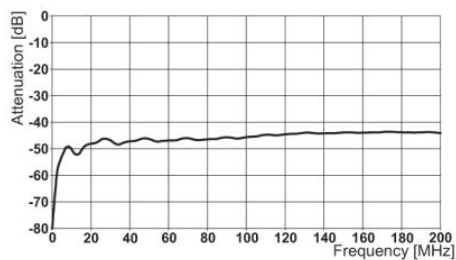

HC-B 24-TFQ-76/O1STM25S-EMV Order No.: 1642797
<http://eshop.phoenixcontact.de/phoenix/treeViewClick.do?UID=1642797>

Design	B24
Height	76 mm
Width	43 mm
Length	120 mm
Housing type	EMC housings
Locking type	For double locking latch
Cable exit	Lateral
Type of the screw connection	1x M25
Degree of protection	IP65
Ambient temperature (operation)	-40 °C ... 100 °C
Housing material	Aluminum, die-cast
Housing surface material	EMC coating, silver

Diagrams/Drawings

Diagram