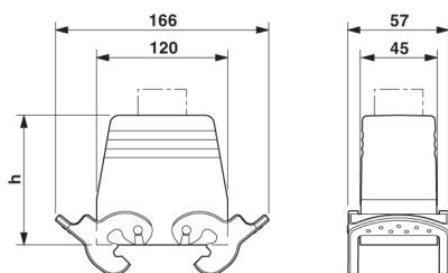

Technical data

General data	
Note	For contact inserts HC-B24, BB46, D64, DD108, M
Design	B24
Height	76 mm
Width	43 mm
Length	120 mm

HC-B 24-TMQ-76/O1M25G Order No.: 1604858

<http://eshop.phoenixcontact.de/phoenix/treeViewClick.do?UID=1604858>

Housing type	Sleeve housings
Locking type	With double locking latch
Cable exit	Straight
Type of the screw connection	1x M25
Degree of protection	IP65
Ambient temperature (operation)	-40 °C ... 125 °C
Housing material	Aluminum, die-cast
Housing surface material	Powder-coated, gray
Material lock	High-grade steel, handle: PA-GF
Material grip body interlock	PA-GF

Certificates / Approvals

Certification

GOST

Diagrams/Drawings

Dimensioned drawing

HC-B 24-TMQ-76/O1M25G Order No.: 1604858

<http://eshop.phoenixcontact.de/phoenix/treeViewClick.do?UID=1604858>

Address