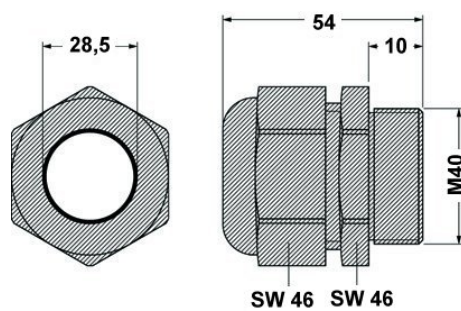

Plastic screw connection up to 5 bar, thread length: 10 mm, cable diameter: 19 - 28 mm, WAF 46, screw connection: M40

Commercial data	
GTIN (EAN)	 4 017918 822699
sales group	D290
Pack	10 pcs.
Customs tariff	39269097
Catalog page information	Page 520 (PC-2009)

Technical data

General data	
Type of the screw connection	M40
Cable gland material	Polyamide, RAL 7035
Seal material	Neoprene
Cable seal material	Neoprene
Wrench size, union nut	46 mm

HC-K-KV-M40(19-28) Order No.: 1690655
<http://eshop.phoenixcontact.de/phoenix/treeViewClick.do?UID=1690655>

Wrench size, support	46 mm
Thread type connection side 1	M40
Length of the connecting thread	10.00 mm
External cable diameter	19 mm ... 28 mm
Conductor sealing range	19.00 mm ... 28.00 mm
Tightening torque, union nut	10.00 Nm
Inflammability class acc. to UL 94	V2
Degree of protection	IP68, to 5 bar
Color	Silver gray
Ambient temperature (operation)	-20 °C ... 100 °C

Certificates / Approvals

Certification

GOST

Diagrams/Drawings

Dimensioned drawing

HC-K-KV-M40(19-28) Order No.: 1690655

<http://eshop.phoenixcontact.de/phoenix/treeViewClick.do?UID=1690655>

Address