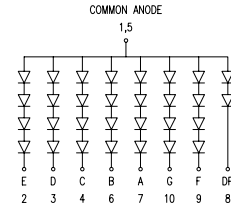

UNCONTROLLED DOCUMENT

PART NUMBER	LDS-AD14RI	REV.	A
DATE	E.C.N. NUMBER AND REVISION COMMENTS		REV.
04.13.12	E.C.N. #10BRDR. & REDRAWN.		A

ELECTRO-OPTICAL CHARACTERISTICS T_a=25^\circ\text{C} I_f=10\text{mA}

PARAMETER	MIN	TYP	MAX	UNITS	TEST COND
PEAK WAVELENGTH		635		nm	
FORWARD VOLTAGE		8.0	10.0	Vf	
REVERSE VOLTAGE	5.0			Vr	$I_f=100\mu\text{A}$
AXIAL INTENSITY		9000		μcd	$I_f=10\text{mA}$
EMITTED COLOR:	RED				
FACE COLOR:	GRAY				
LENS FINISH:	MILKY WHITE DIFFUSED				

LIMITS OF SAFE OPERATION AT 25°C PER DIE

PARAMETER	MAX	UNITS
PEAK FORWARD CURRENT*	150	mA
STEADY CURRENT	30	mA
POWER DISSIPATION	105	mW
DERATE FROM 25°C	-1.2	mW/°C
OPERATING TEMP.	-40 TO +85	°C
STORAGE TEMP.	-40 TO +85	°C
SOLDERING TEMP.	+260	°C
2.0mm FROM BODY	3	SEC.

* $t \leq 10\mu\text{s}$

*UNLESS OTHERWISE SPECIFIED TOLERANCES PER DECIMAL PRECISION ARE: X=±1 (±0.039), XX=±0.5 (±0.020), XXX=±0.25 (±0.010), XXXX=±0.127 (±0.005). LEAD SIZE=±0.05 (±0.002), LEAD LENGTH=±0.75 (±0.030), MIN= ^{+DECIMAL PRECISION} _{-0.00} MAX.= ^{+0.00} _{-DECIMAL PRECISION} UNCONTROLLED DOCUMENT

2.3" 7 SEGMENT DISPLAY, 635nm RED, GRAY FACE WHITE SEGMENTS.
THE SPECIFICATIONS MAY CHANGE AT ANY TIME WITHOUT NOTICE DUE TO NEW MATERIALS OR PRODUCT IMPROVEMENT.
CONFIDENTIAL INFORMATION
THE INFORMATION CONTAINED IN THIS DOCUMENT IS THE PROPERTY OF LUMEX INC. EXCEPT AS SPECIFICALLY AUTHORIZED IN WRITING BY LUMEX INC., THE HOLDER OF THIS DOCUMENT SHALL KEEP ALL INFORMATION CONTAINED HEREIN CONFIDENTIAL AND SHALL PROTECT SAME IN WHOLE OR IN PART FROM DISCLOSURE AND DISSEMINATION TO ALL THIRD PARTIES.

DATE:	04.13.12	DRAWN BY:	AB
PAGE:	1 OF 1	CHKD BY:	JD
SCALE:	NTS	APRVD BY:	JD
UNIT:	mm [INCH]