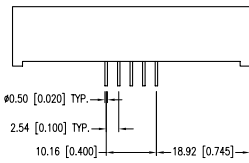

UNCONTROLLED DOCUMENT

PART NUMBER	LDS-AD14RI	REV.	A
DATE	E.C.N. NUMBER AND REVISION COMMENTS		REV.
04.13.12	E.C.N. #10BRDR. & REDRAWN.		A

ELECTRO-OPTICAL CHARACTERISTICS T_a=25^\circ\text{C} I_f=10\text{mA}

PARAMETER	MIN	TYP	MAX	UNITS	TEST COND
PEAK WAVELENGTH		635		nm	
FORWARD VOLTAGE		8.0	10.0	Vf	
REVERSE VOLTAGE	5.0			Vr	$I_f=100\mu\text{A}$
AXIAL INTENSITY		9000		μcd	$I_f=10\text{mA}$
EMITTED COLOR:	RED				
FACE COLOR:	GRAY				
LENS FINISH:	MILKY WHITE DIFFUSED				

LIMITS OF SAFE OPERATION AT 25°C PER DIE

PARAMETER	MAX	UNITS
PEAK FORWARD CURRENT*	150	mA
STEADY CURRENT	30	mA
POWER DISSIPATION	105	mW
DERATE FROM 25°C	-1.2	mW/°C
OPERATING TEMP.	-40 TO +85	°C
STORAGE TEMP.	-40 TO +85	°C
SOLDERING TEMP.	+260	°C
2.0mm FROM BODY	3	SEC.

* $t \leq 10\mu\text{s}$

*UNLESS OTHERWISE SPECIFIED TOLERANCES PER DECIMAL PRECISION ARE: X=±1 (±0.039), XX=±0.5 (±0.020), XXX=±0.25 (±0.010), XXXX=±0.127 (±0.005). LEAD SIZE=±0.05 (±0.002), LEAD LENGTH=±0.75 (±0.030), MIN= ^{+DECIMAL PRECISION} _{-0.00} MAX.= ^{+0.00} _{-DECIMAL PRECISION} UNCONTROLLED DOCUMENT

2.3" 7 SEGMENT DISPLAY, 635nm RED, GRAY FACE WHITE SEGMENTS.
THE SPECIFICATIONS MAY CHANGE AT ANY TIME WITHOUT NOTICE DUE TO NEW MATERIALS OR PRODUCT IMPROVEMENT.
CONFIDENTIAL INFORMATION
THE INFORMATION CONTAINED IN THIS DOCUMENT IS THE PROPERTY OF LUMEX INC. EXCEPT AS SPECIFICALLY AUTHORIZED IN WRITING BY LUMEX INC., THE HOLDER OF THIS DOCUMENT SHALL KEEP ALL INFORMATION CONTAINED HEREIN CONFIDENTIAL AND SHALL PROTECT SAME IN WHOLE OR IN PART FROM DISCLOSURE AND DISSEMINATION TO ALL THIRD PARTIES.

DATE:	04.13.12	DRAWN BY:	AB
PAGE:	1 OF 1	CHKD BY:	JD
SCALE:	NTS	APRVD BY:	JD
UNIT:	mm [INCH]