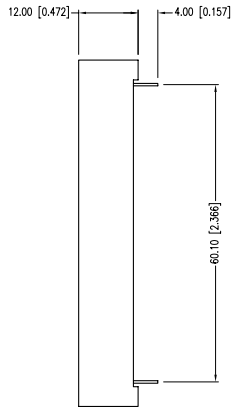

UNCONTROLLED DOCUMENT

PART NUMBER	LDS-AD14RI	REV.	A
DATE	E.C.N. NUMBER AND REVISION COMMENTS		REV.
04.13.12	E.C.N. #10BRDR. & REDRAWN.		A

ELECTRO-OPTICAL CHARACTERISTICS T_a=25^\circ\text{C} I_f=10\text{mA}

PARAMETER	MIN	TYP	MAX	UNITS	TEST COND
PEAK WAVELENGTH		635		nm	
FORWARD VOLTAGE		8.0	10.0	Vf	
REVERSE VOLTAGE	5.0			Vr	$I_f=100\mu\text{A}$
AXIAL INTENSITY		9000		μcd	$I_f=10\text{mA}$
EMITTED COLOR:	RED				
FACE COLOR:	GRAY				
LENS FINISH:	MILKY WHITE DIFFUSED				

LIMITS OF SAFE OPERATION AT 25°C PER DIE

PARAMETER	MAX	UNITS
PEAK FORWARD CURRENT*	150	mA
STEADY CURRENT	30	mA
POWER DISSIPATION	105	mW
DERATE FROM 25°C	-1.2	mW/°C
OPERATING TEMP.	-40 TO +85	°C
STORAGE TEMP.	-40 TO +85	°C
SOLDERING TEMP.	+260	°C
2.0mm FROM BODY	3	SEC.

* $t \leq 10\mu\text{s}$