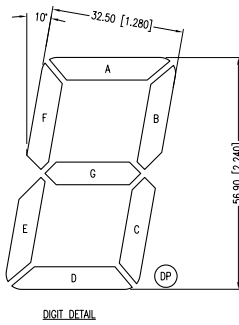

*UNLESS OTHERWISE SPECIFIED TOLERANCES PER DECIMAL PRECISION ARE: X=±1 (±0.039), XX=±0.5 (±0.020), XXX=±0.25 (±0.010), XXXX=±0.127 (±0.005). LEAD SIZE=±0.05 (±0.002), LEAD LENGTH=±0.75 (±0.030), MIN= ^{+DECIMAL PRECISION} _{-0.00} MAX.= ^{+0.00} _{-DECIMAL PRECISION} UNCONTROLLED DOCUMENT

2.3" 7 SEGMENT DISPLAY, 635nm RED, GRAY FACE WHITE SEGMENTS.
THE SPECIFICATIONS MAY CHANGE AT ANY TIME WITHOUT NOTICE DUE TO NEW MATERIALS OR PRODUCT IMPROVEMENT.
CONFIDENTIAL INFORMATION
THE INFORMATION CONTAINED IN THIS DOCUMENT IS THE PROPERTY OF LUMEX INC. EXCEPT AS SPECIFICALLY AUTHORIZED IN WRITING BY LUMEX INC., THE HOLDER OF THIS DOCUMENT SHALL KEEP ALL INFORMATION CONTAINED HEREIN CONFIDENTIAL AND SHALL PROTECT SAME IN WHOLE OR IN PART FROM DISCLOSURE AND DISSEMINATION TO ALL THIRD PARTIES.

DATE:	04.13.12	DRAWN BY:	AB
PAGE:	1 OF 1	CHKD BY:	JD
SCALE:	NTS	APRVD BY:	JD
UNIT:	mm [INCH]