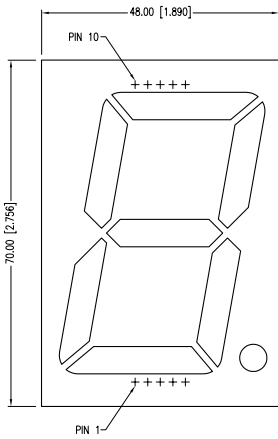

UNCONTROLLED DOCUMENT

PART NUMBER	LDS-AD14RI	REV.	A
DATE	E.C.N. NUMBER AND REVISION COMMENTS		REV.
04.13.12	E.C.N. #10BRDR. & REDRAWN.		A

ELECTRO-OPTICAL CHARACTERISTICS T_a=25^\circ\text{C} I_f=10\text{mA}

PARAMETER	MIN	TYP	MAX	UNITS	TEST COND
PEAK WAVELENGTH		635		nm	
FORWARD VOLTAGE		8.0	10.0	Vf	
REVERSE VOLTAGE	5.0			Vr	$I_f=100\mu\text{A}$
AXIAL INTENSITY		9000		μcd	$I_f=10\text{mA}$
EMITTED COLOR:	RED				
FACE COLOR:	GRAY				
LENS FINISH:	MILKY WHITE DIFFUSED				

LIMITS OF SAFE OPERATION AT 25°C PER DIE

PARAMETER	MAX	UNITS
PEAK FORWARD CURRENT*	150	mA
STEADY CURRENT	30	mA
POWER DISSIPATION	105	mW
DERATE FROM 25°C	-1.2	mW/°C
OPERATING TEMP.	-40 TO +85	°C
STORAGE TEMP.	-40 TO +85	°C
SOLDERING TEMP.	+260	°C
2.0mm FROM BODY	3	SEC.

* $t \leq 10\mu\text{s}$