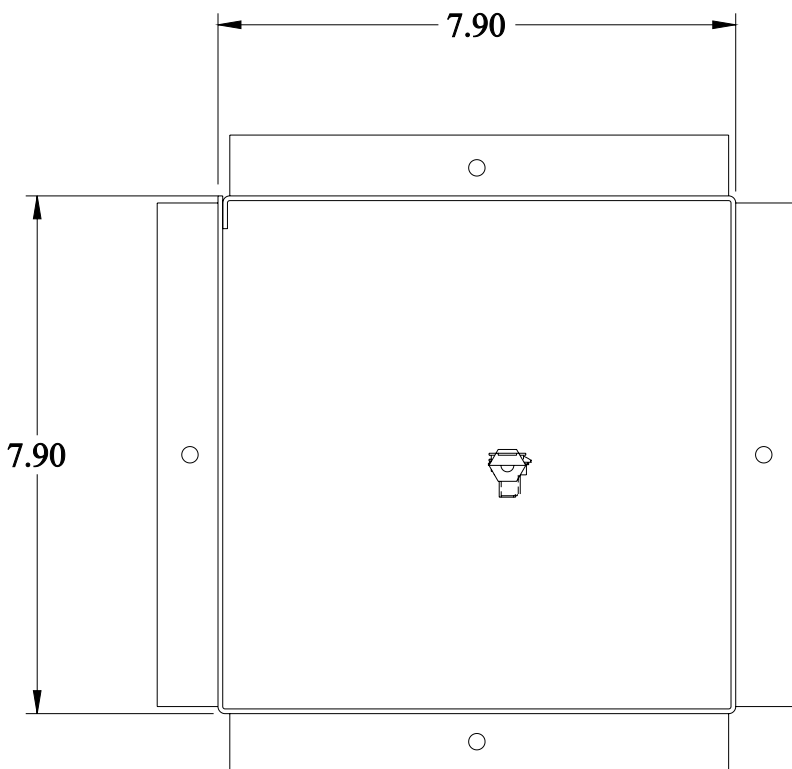

sales@integrated-circuit.com

PART No. CWAD8

for more information visit

www.hammmfg.com

Data subject to change without notice

Isometric drawing Not to Scale

TOP VIEW

ISOMETRIC VIEW

FRONT VIEW

SIDE VIEW