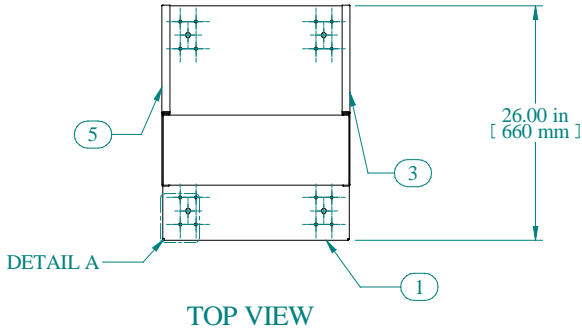

sales@integrated-circuit.com

Item Number	Title	Quantity
1	DNRRDCK - BASE	1
2	DNRRDCK - RAIL	2
3	DNRRDCK - L.H GUSSET	1
4	DNRRDCK - TOP	1
5	DNRRDCK - R.H GUSSET	1

PART NUMBERS	
DNRR1970DCK	PAINTED BLACK THIN FILM

NOTES
Shipped knockdown for handling ease & protection Includes assembly hardware See Hammond Website for Additional Accessories

Data subject to change without notice. Isometric drawing not to scale.

**HAMMOND
MANUFACTURING™**