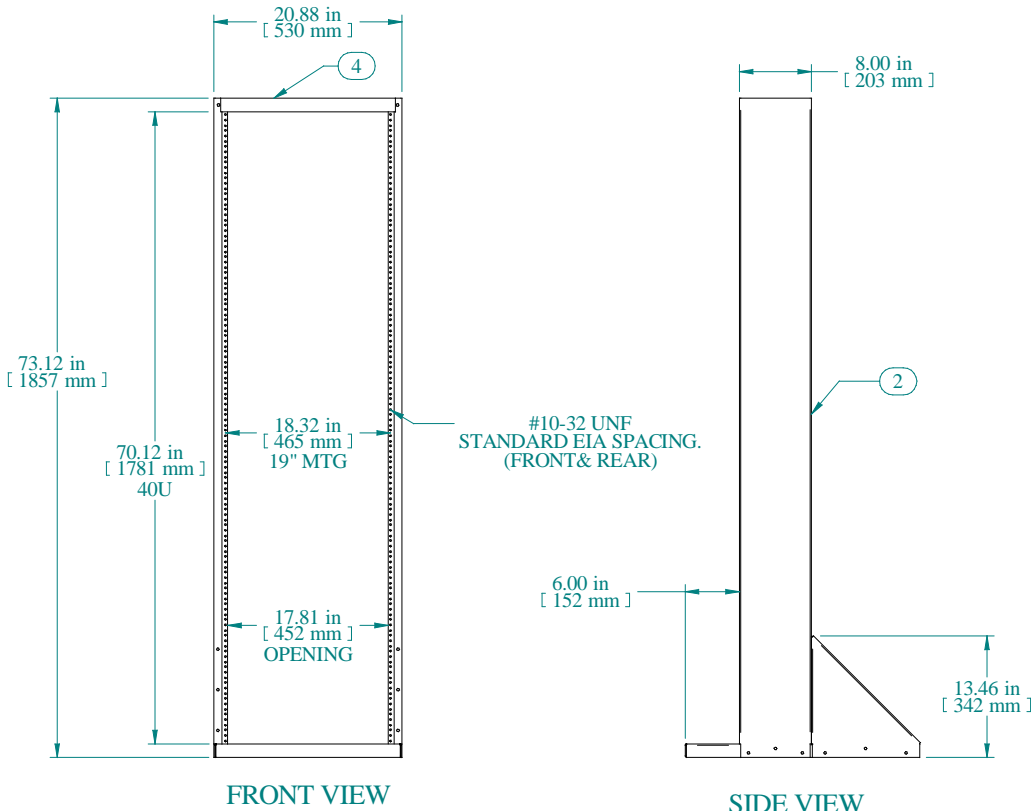

sales@integrated-circuit.com

Item Number	Title	Quantity
1	DNRRDCK - BASE	1
2	DNRRDCK - RAIL	2
3	DNRRDCK - L.H GUSSET	1
4	DNRRDCK - TOP	1
5	DNRRDCK - R.H GUSSET	1

PART NUMBERS	
DNRR1970DCK	PAINTED BLACK THIN FILM

NOTES
Shipped knockdown for handling ease & protection Includes assembly hardware See Hammond Website for Additional Accessories

Data subject to change without notice. Isometric drawing not to scale.

**HAMMOND
MANUFACTURING™**