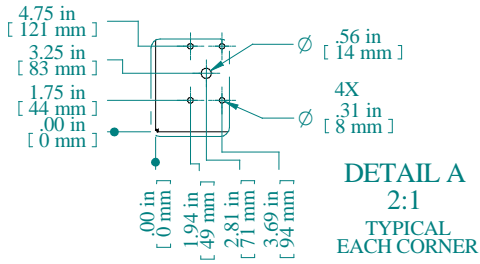

sales@integrated-circuit.com

Item Number	Title	Quantity
1	DNRRDCK - BASE	1
2	DNRRDCK - RAIL	2
3	DNRRDCK - L.H GUSSET	1
4	DNRRDCK - TOP	1
5	DNRRDCK - R.H GUSSET	1

PART NUMBERS	
DNRR1970DCK	PAINTED BLACK THIN FILM

NOTES
Shipped knockdown for handling ease & protection Includes assembly hardware See Hammond Website for Additional Accessories

Data subject to change without notice. Isometric drawing not to scale.

**HAMMOND
MANUFACTURING™**