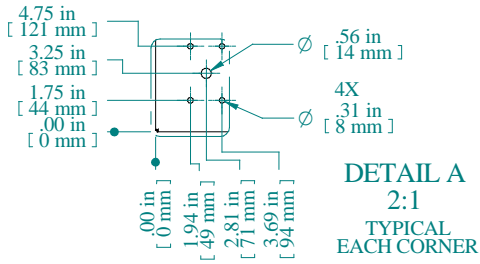

sales@integrated-circuit.com

| Item Number | Title | Quantity |
|-------------|----------------------|----------|
| 1 | DNRRDCK - BASE | 1 |
| 2 | DNRRDCK - RAIL | 2 |
| 3 | DNRRDCK - L.H GUSSET | 1 |
| 4 | DNRRDCK - TOP | 1 |
| 5 | DNRRDCK - R.H GUSSET | 1 |

Data subject to change without notice. Isometric drawing not to scale.

**HAMMOND
MANUFACTURING™**

www.hammondmfg.com

PART NO. DNRR1977DCK