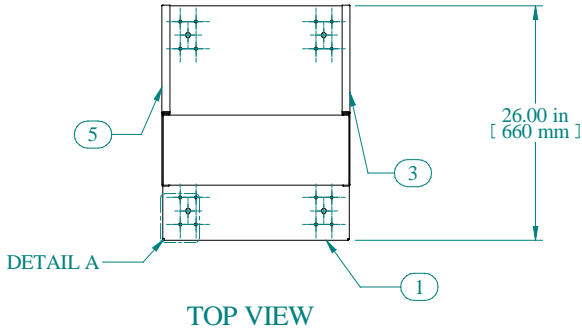

sales@integrated-circuit.com

| Item Number | Title | Quantity |
|-------------|----------------------|----------|
| 1 | DNRRDCK - BASE | 1 |
| 2 | DNRRDCK - RAIL | 2 |
| 3 | DNRRDCK - L.H GUSSET | 1 |
| 4 | DNRRDCK - TOP | 1 |
| 5 | DNRRDCK - R.H GUSSET | 1 |

| PART NUMBERS | |
|--------------|-------------------------|
| DNRR1977DCK | PAINTED BLACK THIN FILM |

| NOTES |
|--|
| Shipped knockdown for handling ease & protection Includes assembly hardware See Hammond Website for Additional Accessories |

Data subject to change without notice. Isometric drawing not to scale.

**HAMMOND
MANUFACTURING™**

www.hammondmfg.com

PART NO. DNRR1977DCK