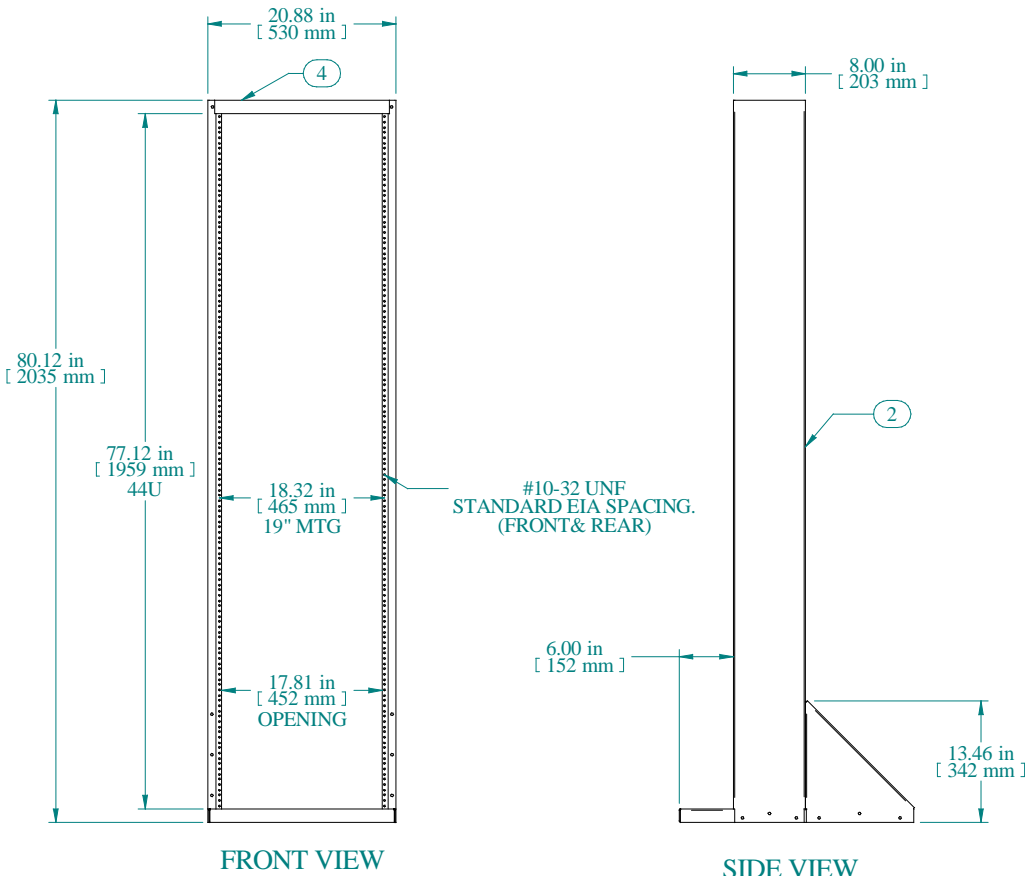

sales@integrated-circuit.com

| Item Number | Title | Quantity |
|-------------|----------------------|----------|
| 1 | DNRRDCK - BASE | 1 |
| 2 | DNRRDCK - RAIL | 2 |
| 3 | DNRRDCK - L.H GUSSET | 1 |
| 4 | DNRRDCK - TOP | 1 |
| 5 | DNRRDCK - R.H GUSSET | 1 |

| PART NUMBERS | |
|--------------|-------------------------|
| DNRR1977DCK | PAINTED BLACK THIN FILM |

| NOTES |
|--|
| Shipped knockdown for handling ease & protection Includes assembly hardware See Hammond Website for Additional Accessories |

Data subject to change without notice. Isometric drawing not to scale.

**HAMMOND
MANUFACTURING™**

www.hammondmfg.com

PART NO. DNRR1977DCK