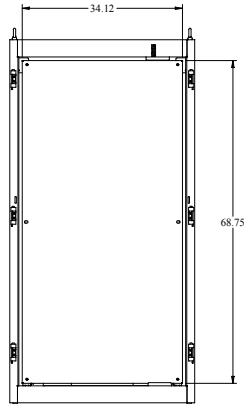

FRONT DOOR REMOVED