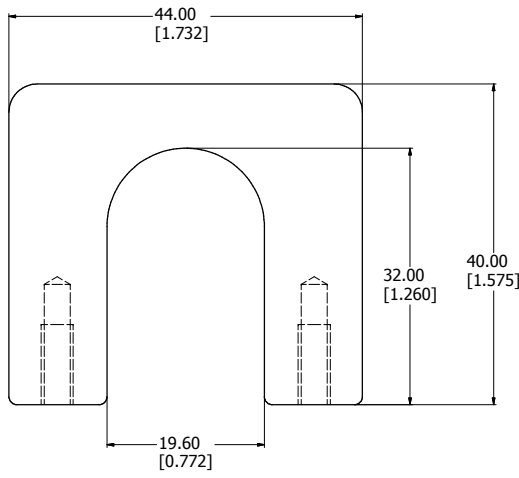

[sales@integrated-circuit.com](mailto:sales@integrated-circuit.com)

TYPICAL HANDLE ASSEMBLY

M3299-1131	
Handle Material - Aluminum	
Finish - Clear Matte Anodized Aluminum (M3299-1131)	
- Black Matte Anodized Aluminum (M3299-1133)	
Hardware	
2 Screws - Panhead M4 x 10	
2 Washers	
**note handle sold singly	