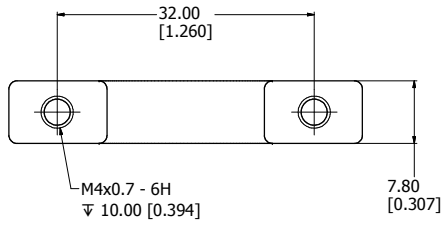

[sales@integrated-circuit.com](mailto:sales@integrated-circuit.com)

TYPICAL HANDLE ASSEMBLY

M3299-1131	
Handle Material - Aluminum	
Finish - Clear Matte Anodized Aluminum (M3299-1131)	
- Black Matte Anodized Aluminum (M3299-1133)	
Hardware	
2 Screws - Panhead M4 x 10	
2 Washers	
**note handle sold singly	