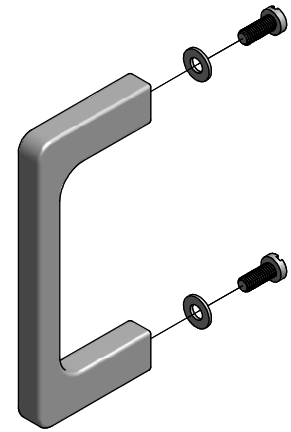

## Excellent Integrated System Limited

Stocking Distributor

Click to view price, real time Inventory, Delivery & Lifecycle Information:

[Hammond Manufacturing](#)  
[M3299-1131](#)

For any questions, you can email us directly:

[sales@integrated-circuit.com](mailto:sales@integrated-circuit.com)

TYPICAL HANDLE ASSEMBLY

M3299-1131	
Handle Material - Aluminum	
Finish - Clear Matte Anodized Aluminum (M3299-1131)	
- Black Matte Anodized Aluminum (M3299-1133)	
Hardware	
2 Screws - Panhead M4 x 10	
2 Washers	
**note handle sold singly	