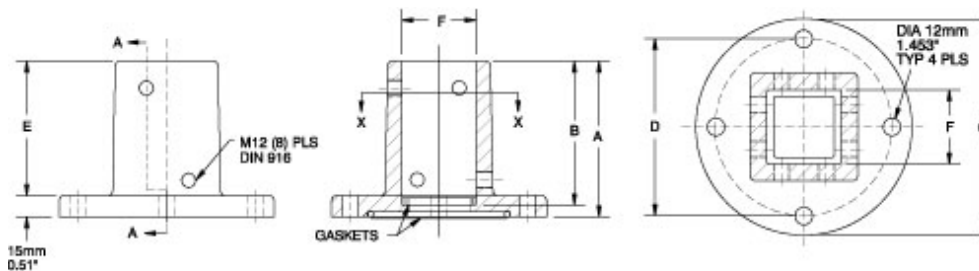

sales@integrated-circuit.com

Quality Products. Service Excellence.

Heavy Duty Cast Iron Base *HDSSCIB Series*

- 4G-s.g. cast iron.
- Gasket included.
- Does not rotate.

Front View

Section A-A

Section X-X

Part No.	System	A	B	C	D	E	F	Ship Wt.
								lbs.
R147-030-000R	50	110	100	152	125	95	50	7
R147-030-200R	80	140	130	200	173	125	80	15