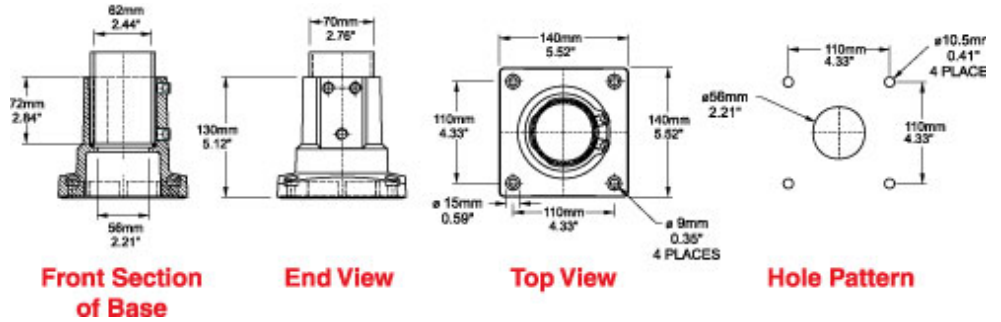

sales@integrated-circuit.com

Tara Plus Base 70 TPSSB70 Series

- For use with 70 mm tube.
- Compatible with all vertical and horizontal configurations.
- Compatible with tube up or tube down configurations.
- Die-cast Aluminum G Al Si 12.
- No rotation.