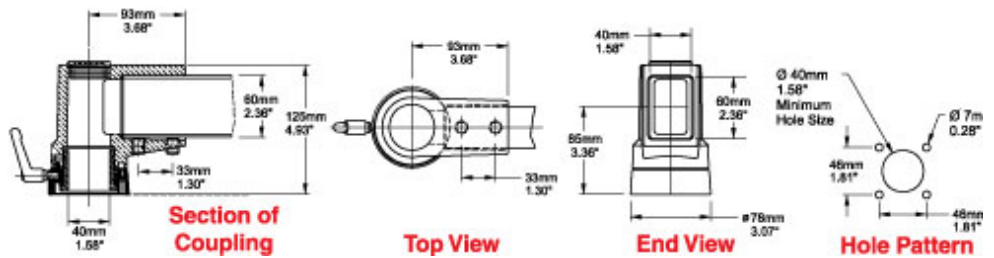

sales@integrated-circuit.com

Tara Plus Elbow Coupling *TPSSEC Series*

- Attaches to enclosure.
- Accepts 60x40mm rectangular tube parallel to enclosure top/bottom.
- Die-cast Aluminum G Al Si 12.
- Adjustable torque resistance.
- Rotates 300°.
- Accessible from the top.