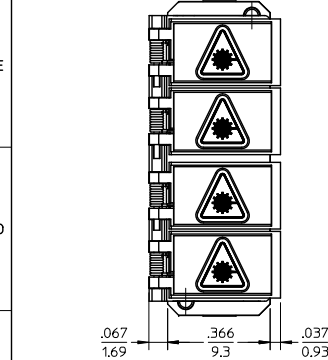

LC QUAD ADAPTER P/N	LC QUAD ADAPTER COLOR	SPLIT SLEEVE MATERIAL
106123-0400	BLUE	ZR
106123-1400	BEIGE	PHOSPHOR BRONZE
106123-2400	GREEN	ZR
106123-3400	AQUA	PHOSPHOR BRONZE

- NOTES:
- ALL DIMENSIONS ARE FOR REFERENCE.
 - DUST CAPS NOT SHOWN ON FRONT, BOTTOM AND RIGHT VIEW.
 - LC QUAD ADAPTER HAS SC DUPLEX ADAPTER FOOTPRINT.

ENTER DESCRIPTION LC NO: MF2013-0549 DRAWN/REVZNER 2013/03/04 CHKD: GUMIN APPR: GUMIN 2013/03/07 REV A1	QUALITY SYMBOLS	GENERAL TOLERANCES (UNLESS SPECIFIED)	DIMENSION STYLE	SCALE	DESIGN UNITS	THIRD ANGLE PROJECTION
	▽=0	mm INCH	IN/MM	3:1	INCH	
	▽=0	4 PLACES ± --- ± ---	DRAWN BY DATE	TITLE		
	▽=0	3 PLACES ± --- ± ---	PGIBLIN 2005/11/21	LC QUAD ADAPTER WITH SHUTTERS		
		2 PLACES ± --- ± ---	CHECKED BY DATE	SMALL FLANGE, SNAP MOUNT		
		1 PLACE ± --- ± ---	APPROVED BY DATE	molex		
		0 PLACE ± --- ± ---	MATERIAL NO.	DOCUMENT NO.	SHEET NO.	
		ANGULAR ± --- °	SEE TABLE	SD-106123-X400	1 OF 1	
		DRAFT WHERE APPLICABLE MUST REMAIN WITHIN DIMENSIONS	SIZE B	THIS DRAWING CONTAINS INFORMATION THAT IS PROPRIETARY TO MOLEX INCORPORATED AND SHOULD NOT BE USED WITHOUT WRITTEN PERMISSION		