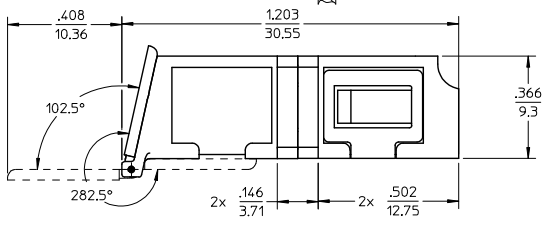

LC QUAD ADAPTER P/N	LC QUAD ADAPTER COLOR	SPLIT SLEEVE MATERIAL
106123-0400	BLUE	ZR
106123-1400	BEIGE	PHOSPHOR BRONZE
106123-2400	GREEN	ZR
106123-3400	AQUA	PHOSPHOR BRONZE

- NOTES:
- ALL DIMENSIONS ARE FOR REFERENCE.
 - DUST CAPS NOT SHOWN ON FRONT, BOTTOM AND RIGHT VIEW.
 - LC QUAD ADAPTER HAS SC DUPLEX ADAPTER FOOTPRINT.

ENTER DESCRIPTION LC NO: MF2013-0549 DRAWN/REVZNER 2013/03/04 CHKD: GUMIN APPR: GUMIN 2013/03/07 REV A1	QUALITY SYMBOLS	GENERAL TOLERANCES (UNLESS SPECIFIED)	DIMENSION STYLE	SCALE	DESIGN UNITS	THIRD ANGLE PROJECTION
	▽=0	mm INCH	IN/MM	3:1	INCH	
	▽=0	4 PLACES ± --- ± ---	DRAWN BY DATE	TITLE		
	▽=0	3 PLACES ± --- ± ---	PGIBLIN 2005/11/21	LC QUAD ADAPTER WITH SHUTTERS		
		2 PLACES ± --- ± ---	CHECKED BY DATE	SMALL FLANGE, SNAP MOUNT		
		1 PLACE ± --- ± ---	APPROVED BY DATE	molex		
		0 PLACE ± --- ± ---	MATERIAL NO.	DOCUMENT NO.	SHEET NO.	
		ANGULAR ± --- °	SEE TABLE	SD-106123-X400	1 OF 1	
		DRAFT WHERE APPLICABLE MUST REMAIN WITHIN DIMENSIONS	SIZE B	THIS DRAWING CONTAINS INFORMATION THAT IS PROPRIETARY TO MOLEX INCORPORATED AND SHOULD NOT BE USED WITHOUT WRITTEN PERMISSION		