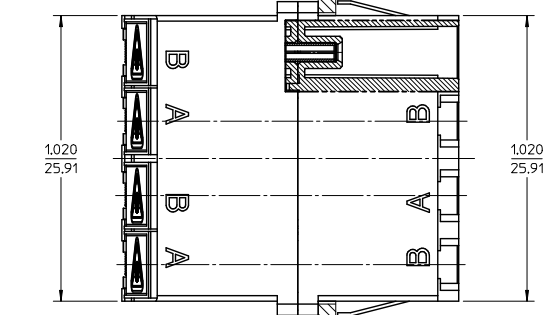

LC QUAD ADAPTER P/N	LC QUAD ADAPTER COLOR	SPLIT SLEEVE MATERIAL
106123-0400	BLUE	ZR
106123-1400	BEIGE	PHOSPHOR BRONZE
106123-2400	GREEN	ZR
106123-3400	AQUA	PHOSPHOR BRONZE

- NOTES:
- ALL DIMENSIONS ARE FOR REFERENCE.
 - DUST CAPS NOT SHOWN ON FRONT, BOTTOM AND RIGHT VIEW.
 - LC QUAD ADAPTER HAS SC DUPLEX ADAPTER FOOTPRINT.

ENTER DESCRIPTION LC NO: MF2013-0549 DRAWN/REVZNER 2013/03/04 CHKD: GUMIN APPR: GUMIN 2013/03/07 REV A1	QUALITY SYMBOLS	GENERAL TOLERANCES (UNLESS SPECIFIED)	DIMENSION STYLE	SCALE	DESIGN UNITS	THIRD ANGLE PROJECTION
	▽=0	mm INCH	IN/MM	3:1	INCH	
	▽=0	4 PLACES ± --- ± ---	DRAWN BY DATE	TITLE		
	▽=0	3 PLACES ± --- ± ---	PGIBLIN 2005/11/21	LC QUAD ADAPTER WITH SHUTTERS		
		2 PLACES ± --- ± ---	CHECKED BY DATE	SMALL FLANGE, SNAP MOUNT		
		1 PLACE ± --- ± ---	APPROVED BY DATE	molex		
		0 PLACE ± --- ± ---	MATERIAL NO.	DOCUMENT NO.	SHEET NO.	
		ANGULAR ± --- °	SEE TABLE	SD-106123-X400	1 OF 1	
		DRAFT WHERE APPLICABLE MUST REMAIN WITHIN DIMENSIONS	SIZE B	THIS DRAWING CONTAINS INFORMATION THAT IS PROPRIETARY TO MOLEX INCORPORATED AND SHOULD NOT BE USED WITHOUT WRITTEN PERMISSION		