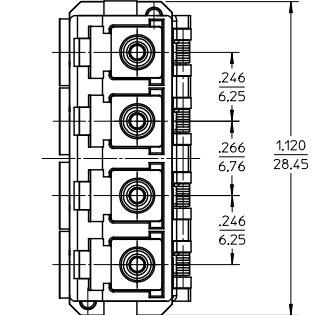

LC QUAD ADAPTER P/N	LC QUAD ADAPTER COLOR	SPLIT SLEEVE MATERIAL
106123-0400	BLUE	ZR
106123-1400	BEIGE	PHOSPHOR BRONZE
106123-2400	GREEN	ZR
106123-3400	AQUA	PHOSPHOR BRONZE

- NOTES:
- ALL DIMENSIONS ARE FOR REFERENCE.
 - DUST CAPS NOT SHOWN ON FRONT, BOTTOM AND RIGHT VIEW.
 - LC QUAD ADAPTER HAS SC DUPLEX ADAPTER FOOTPRINT.

ENTER DESCRIPTION LC NO: MF2013-0549 DRAWN/REVZNER 2013/03/04 CHKD: GUMIN APPR: GUMIN 2013/03/07 REV A1	QUALITY SYMBOLS	GENERAL TOLERANCES (UNLESS SPECIFIED)	DIMENSION STYLE	SCALE	DESIGN UNITS	THIRD ANGLE PROJECTION
	▽=0	mm INCH	IN/MM	3:1	INCH	
	▽=0	4 PLACES ± --- ± ---	DRAWN BY DATE	TITLE		
	▽=0	3 PLACES ± --- ± ---	PGIBLIN 2005/11/21	LC QUAD ADAPTER WITH SHUTTERS		
		2 PLACES ± --- ± ---	CHECKED BY DATE	SMALL FLANGE, SNAP MOUNT		
		1 PLACE ± --- ± ---	APPROVED BY DATE	molex		
		0 PLACE ± --- ± ---	MATERIAL NO.	DOCUMENT NO.	SHEET NO.	
		ANGULAR ± --- °	SEE TABLE	SD-106123-X400	1 OF 1	
		DRAFT WHERE APPLICABLE MUST REMAIN WITHIN DIMENSIONS	SIZE B	THIS DRAWING CONTAINS INFORMATION THAT IS PROPRIETARY TO MOLEX INCORPORATED AND SHOULD NOT BE USED WITHOUT WRITTEN PERMISSION		