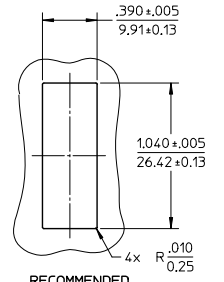

LC QUAD ADAPTER P/N	LC QUAD ADAPTER COLOR	SPLIT SLEEVE MATERIAL
106123-0400	BLUE	ZR
106123-1400	BEIGE	PHOSPHOR BRONZE
106123-2400	GREEN	ZR
106123-3400	AQUA	PHOSPHOR BRONZE

- NOTES:
- ALL DIMENSIONS ARE FOR REFERENCE.
 - DUST CAPS NOT SHOWN ON FRONT, BOTTOM AND RIGHT VIEW.
 - LC QUAD ADAPTER HAS SC DUPLEX ADAPTER FOOTPRINT.

ENTER DESCRIPTION LC NO: MF2013-0549 DRAWN/REVZNER 2013/03/04 CHKD: GUMIN APPR: GUMIN 2013/03/07 REV A1	QUALITY SYMBOLS	GENERAL TOLERANCES (UNLESS SPECIFIED)	DIMENSION STYLE	SCALE	DESIGN UNITS	THIRD ANGLE PROJECTION
	▽=0	mm INCH	IN/MM	3:1	INCH	
	▽=0	4 PLACES ± --- ± ---	DRAWN BY DATE	TITLE		
	▽=0	3 PLACES ± --- ± ---	PGIBLIN 2005/11/21	LC QUAD ADAPTER WITH SHUTTERS		
		2 PLACES ± --- ± ---	CHECKED BY DATE	SMALL FLANGE, SNAP MOUNT		
		1 PLACE ± --- ± ---	APPROVED BY DATE	molex		
		0 PLACE ± --- ± ---	MATERIAL NO.	DOCUMENT NO.	SHEET NO.	
		ANGULAR ± --- °	SEE TABLE	SD-106123-X400	1 OF 1	
		DRAFT WHERE APPLICABLE MUST REMAIN WITHIN DIMENSIONS	SIZE B	THIS DRAWING CONTAINS INFORMATION THAT IS PROPRIETARY TO MOLEX INCORPORATED AND SHOULD NOT BE USED WITHOUT WRITTEN PERMISSION		