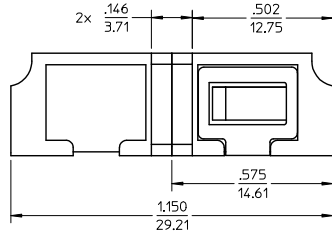

sales@integrated-circuit.com

LC QUAD ADAPTER P/N	LC QUAD ADAPTER COLOR	SPLIT SLEEVE MATERIAL
106123-0300	BLUE	ZR
106123-1300	BEIGE	PHOSPHOR BRONZE
106123-2300	GREEN	ZR
106123-3300	AQUA	PHOSPHOR BRONZE
106123-1350	BLUE	PHOSPHOR BRONZE

RECOMMENDED MOUNTING PATTERN SCALE 2:1

ISO VIEW 1 SCALE 1.5:1

ISO VIEW 2 SCALE 1.5:1

- NOTES:
- ALL DIMENSIONS ARE FOR REFERENCE.
 - DUST CAPS NOT SHOWN ON FRONT, BOTTOM AND RIGHT VIEW.
 - LC QUAD ADAPTER HAS SC DUPLEX ADAPTER FOOTPRINT.

ENTER DESCRIPTION LC NO: MF2013-0549 DRAWN/REVISED: 2013/03/04 CHKD: LGMIN APPR: LGMIN 2013/03/07	QUALITY SYMBOLS $\nabla=0$ $\nabla=0$ $\nabla=0$	GENERAL TOLERANCES (UNLESS SPECIFIED)		DIMENSION STYLE IN/MM		SCALE 3:1	DESIGN UNITS INCH	THIRD ANGLE PROJECTION	
		4 PLACES ±	---	±	---	DRAWN BY PGIBLIN	DATE 2005/11/21	LC QUAD ADAPTER SMALL FLANGE SNAP MOUNT 	
		3 PLACES ±	---	±	---	CHECKED BY	DATE		
		2 PLACES ±	---	±	---	APPROVED BY I GUMIN	DATE 2010/03/16	DOCUMENT NO. SD-106123-X300	SHEET NO. 1 OF 1
ANGULAR ±---° DRAFT WHERE APPLICABLE MUST REMAIN WITHIN DIMENSIONS		MATERIAL NO. SEE TABLE		SIZE B		THIS DRAWING CONTAINS INFORMATION THAT IS PROPRIETARY TO MOLEX INCORPORATED AND SHOULD NOT BE USED WITHOUT WRITTEN PERMISSION			