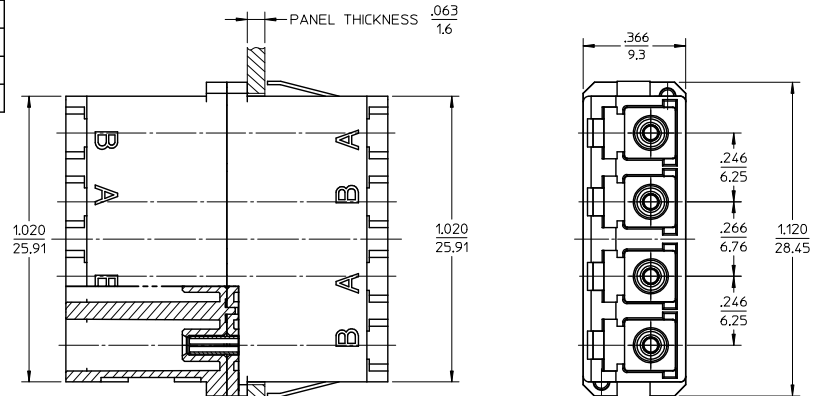

sales@integrated-circuit.com

LC QUAD ADAPTER P/N	LC QUAD ADAPTER COLOR	SPLIT SLEEVE MATERIAL
106123-0300	BLUE	ZR
106123-1300	BEIGE	PHOSPHOR BRONZE
106123-2300	GREEN	ZR
106123-3300	AQUA	PHOSPHOR BRONZE
106123-1350	BLUE	PHOSPHOR BRONZE

RECOMMENDED MOUNTING PATTERN SCALE 2:1

ISO VIEW 1 SCALE 1.5:1

ISO VIEW 2 SCALE 1.5:1

- NOTES:
- ALL DIMENSIONS ARE FOR REFERENCE.
 - DUST CAPS NOT SHOWN ON FRONT, BOTTOM AND RIGHT VIEW.
 - LC QUAD ADAPTER HAS SC DUPLEX ADAPTER FOOTPRINT.

ENTER DESCRIPTION LC NO: MF2013-0549 DRAWN/REVISED: 2013/03/04 CHKD: LGMIN APPR: LGMIN 2013/03/07	QUALITY SYMBOLS $\nabla=0$ $\nabla=0$ $\nabla=0$	GENERAL TOLERANCES (UNLESS SPECIFIED)		DIMENSION STYLE IN/MM		SCALE 3:1	DESIGN UNITS INCH	THIRD ANGLE PROJECTION	
		4 PLACES ±	---	±	---	DRAWN BY PGIBLIN	DATE 2005/11/21	LC QUAD ADAPTER SMALL FLANGE SNAP MOUNT 	
		3 PLACES ±	---	±	---	CHECKED BY	DATE		
		2 PLACES ±	---	±	---	APPROVED BY I GUMIN	DATE 2010/03/16	DOCUMENT NO. SD-106123-X300	SHEET NO. 1 OF 1
ANGULAR ±---° DRAFT WHERE APPLICABLE MUST REMAIN WITHIN DIMENSIONS		MATERIAL NO. SEE TABLE		SIZE B		THIS DRAWING CONTAINS INFORMATION THAT IS PROPRIETARY TO MOLEX INCORPORATED AND SHOULD NOT BE USED WITHOUT WRITTEN PERMISSION			