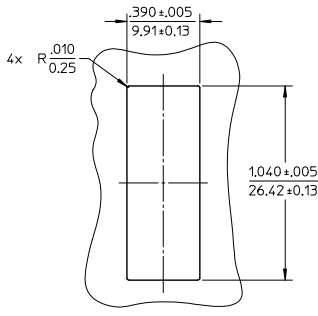

sales@integrated-circuit.com

LC QUAD ADAPTER P/N	LC QUAD ADAPTER COLOR	SPLIT SLEEVE MATERIAL
106123-0300	BLUE	ZR
106123-1300	BEIGE	PHOSPHOR BRONZE
106123-2300	GREEN	ZR
106123-3300	AQUA	PHOSPHOR BRONZE
106123-1350	BLUE	PHOSPHOR BRONZE

RECOMMENDED MOUNTING PATTERN SCALE 2:1

ISO VIEW 1 SCALE 1.5:1

ISO VIEW 2 SCALE 1.5:1

- NOTES:
- ALL DIMENSIONS ARE FOR REFERENCE.
 - DUST CAPS NOT SHOWN ON FRONT, BOTTOM AND RIGHT VIEW.
 - LC QUAD ADAPTER HAS SC DUPLEX ADAPTER FOOTPRINT.

ENTER DESCRIPTION LC NO: MF2013-0549 DRAWN/REVISED: 2013/03/04 CHKD: LGMIN APPR: LGMIN 2013/03/07	QUALITY SYMBOLS $\nabla=0$ $\nabla=0$ $\nabla=0$	GENERAL TOLERANCES (UNLESS SPECIFIED)		DIMENSION STYLE IN/MM		SCALE 3:1	DESIGN UNITS INCH	THIRD ANGLE PROJECTION	
		4 PLACES ±	---	±	---	DRAWN BY PGIBLIN	DATE 2005/11/21	LC QUAD ADAPTER SMALL FLANGE SNAP MOUNT 	
		3 PLACES ±	---	±	---	CHECKED BY	DATE		
		2 PLACES ±	---	±	---	APPROVED BY I GUMIN	DATE 2010/03/16	DOCUMENT NO. SD-106123-X300	SHEET NO. 1 OF 1
ANGULAR ±---° DRAFT WHERE APPLICABLE MUST REMAIN WITHIN DIMENSIONS		MATERIAL NO. SEE TABLE		SIZE B		THIS DRAWING CONTAINS INFORMATION THAT IS PROPRIETARY TO MOLEX INCORPORATED AND SHOULD NOT BE USED WITHOUT WRITTEN PERMISSION			