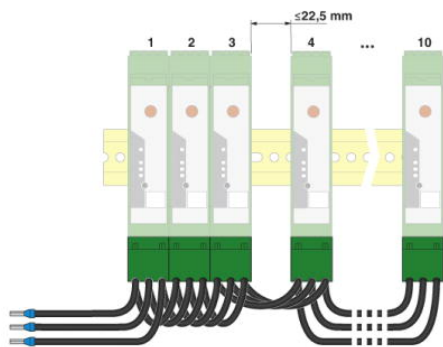

sales@integrated-circuit.com

Extract from the online catalog

BRIDGE- 7

Order No.: 2900751

Figure shows variant for 4 modules

<http://eshop.phoenixcontact.de/phoenix/treeViewClick.do?UID=2900751>

3-phase loop bridge **for 7 modules** of the CONTACTRON family with 22.5 mm housing width.

Commercial data	
GTIN (EAN)	 4 046356 528481
sales group	G428
Pack	1 pcs.
Customs tariff	85444290
Catalog page information	Page 236 (NTK-2010)

Product notes

WEEE/RoHS-compliant since:
03/02/2010

<http://www.download.phoenixcontact.com>
 Please note that the data given here has been taken from the online catalog. For comprehensive information and data, please refer to the user documentation. The General Terms and Conditions of Use apply to Internet downloads.

BRIDGE- 7 Order No.: 2900751

<http://eshop.phoenixcontact.de/phoenix/treeViewClick.do?UID=2900751>

Diagrams/Drawings

Application drawing

BRIDGE- 7 Order No.: 2900751

<http://eshop.phoenixcontact.de/phoenix/treeViewClick.do?UID=2900751>