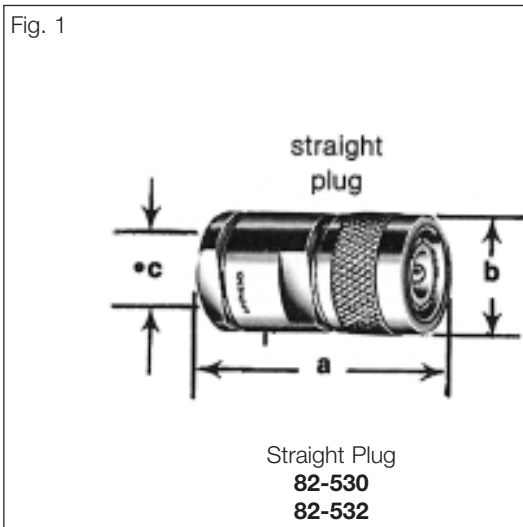

sales@integrated-circuit.com

C Plugs & Jacks

C, HN, SC

STRAIGHT PLUGS

Cable RG-/U	Dimensions, inches (millimeters)					Construction Notes			Military Number	Amphenol Number	Fig
	a	b	c	d	e	CAI	Pit.	Ins.			
8, 9, 87A, 213, 214, 225	1.48 (37.7)	.750 (19.1)	.444 (11.3)	—	—	C16	P1	D1	UG-573A	82-530	1
	1.75 (44.5)	.750 (19.1)	.444 (11.3)	—	—	C16	P1	D1	UG-628A (4000 V Peak)	82-532	1

PANEL RECEPTACLES

Description	Dimensions, in. (mm)				MTG Hole	Construction Notes			Military Number	Amphenol Number	Fig
	a	b	d	e		CAI	Pit.	Ins.			
#6-32 tapped flange holes/female contacts	1.09 (27.8)	1.00 (25.4)	—	—	U	—	P1	D1	UG-568	82-504	2
4000 volts peak	1.31 (33.3)	1.00 (25.4)	—	1.56 (4.0)	W	—	P1	D1	UG-634	82-515	3

ANGLE ADAPTER

Description	Dimensions, in. (mm)				MTG Hole	Construction Notes			Military Number	Amphenol Number	Fig
	a	b	d	e		CAI	Pit.	Ins.			
Jack-plug/non-weatherproof	1.25 (31.8)	.766 (19.4)	1.25 (31.8)	—	—	—	P4	D1	UG-567A	82-535	4