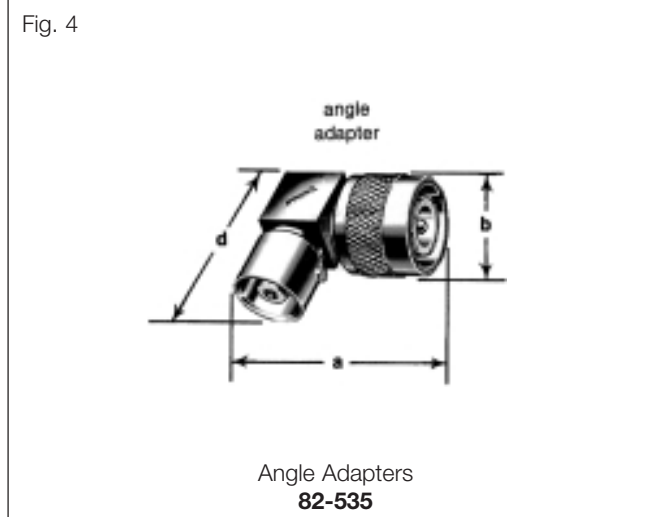

sales@integrated-circuit.com

C Plugs & Jacks

C, HN, SC

STRAIGHT PLUGS

Cable RG-/U	Dimensions, inches (millimeters)					Construction Notes			Military Number	Amphenol Number	Fig
	a	b	c	d	e	CAI	Pit.	Ins.			
8, 9, 87A, 213, 214, 225	1.48 (37.7)	.750 (19.1)	.444 (11.3)	—	—	C16	P1	D1	UG-573A	82-530	1
	1.75 (44.5)	.750 (19.1)	.444 (11.3)	—	—	C16	P1	D1	UG-628A (4000 V Peak)	82-532	1

PANEL RECEPTACLES

Description	Dimensions, in. (mm)				MTG Hole	Construction Notes			Military Number	Amphenol Number	Fig
	a	b	d	e		CAI	Pit.	Ins.			
#6-32 tapped flange holes/female contacts	1.09 (27.8)	1.00 (25.4)	—	—	U	—	P1	D1	UG-568	82-504	2
4000 volts peak	1.31 (33.3)	1.00 (25.4)	—	1.56 (4.0)	W	—	P1	D1	UG-634	82-515	3

ANGLE ADAPTER

Description	Dimensions, in. (mm)				MTG Hole	Construction Notes			Military Number	Amphenol Number	Fig
	a	b	d	e		CAI	Pit.	Ins.			
Jack-plug/non-weatherproof	1.25 (31.8)	.766 (19.4)	1.25 (31.8)	—	—	—	P4	D1	UG-567A	82-535	4