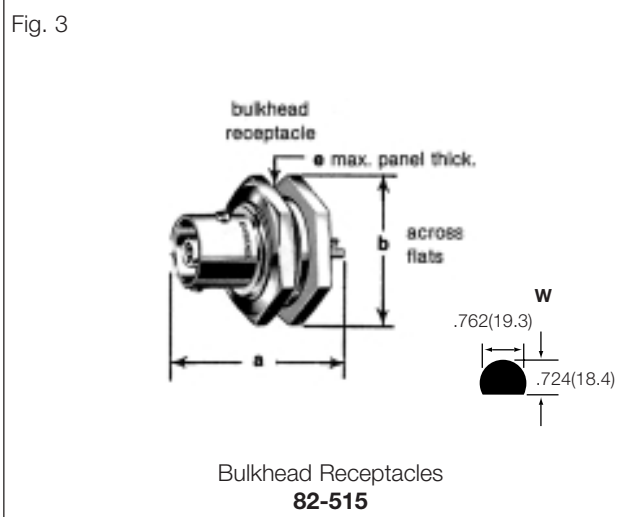

sales@integrated-circuit.com

C Plugs & Jacks

C, HN, SC

STRAIGHT PLUGS

Cable RG-/U	Dimensions, inches (millimeters)					Construction Notes			Military Number	Amphenol Number	Fig
	a	b	c	d	e	CAI	Pit.	Ins.			
8, 9, 87A, 213, 214, 225	1.48 (37.7)	.750 (19.1)	.444 (11.3)	—	—	C16	P1	D1	UG-573A	82-530	1
	1.75 (44.5)	.750 (19.1)	.444 (11.3)	—	—	C16	P1	D1	UG-628A (4000 V Peak)	82-532	1

PANEL RECEPTACLES

Description	Dimensions, in. (mm)				MTG Hole	Construction Notes			Military Number	Amphenol Number	Fig
	a	b	d	e		CAI	Pit.	Ins.			
#6-32 tapped flange holes/female contacts	1.09 (27.8)	1.00 (25.4)	—	—	U	—	P1	D1	UG-568	82-504	2
4000 volts peak	1.31 (33.3)	1.00 (25.4)	—	1.56 (4.0)	W	—	P1	D1	UG-634	82-515	3

ANGLE ADAPTER

Description	Dimensions, in. (mm)				MTG Hole	Construction Notes			Military Number	Amphenol Number	Fig
	a	b	d	e		CAI	Pit.	Ins.			
Jack-plug/non-weatherproof	1.25 (31.8)	.766 (19.4)	1.25 (31.8)	—	—	—	P4	D1	UG-567A	82-535	4