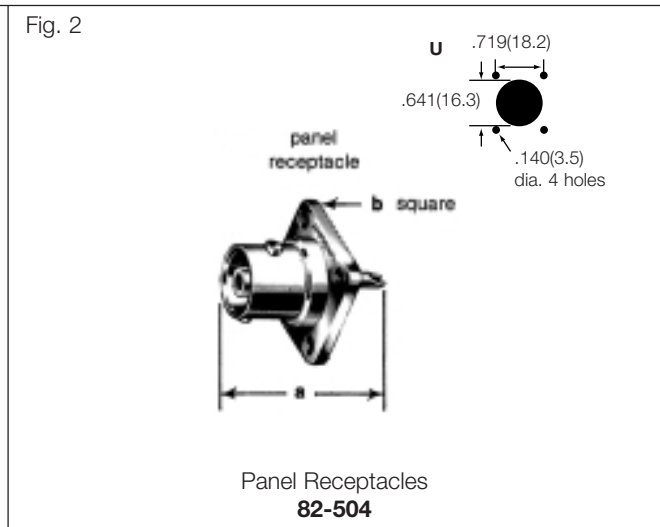

sales@integrated-circuit.com

C Plugs & Jacks

C, HN, SC

STRAIGHT PLUGS

Cable RG-/U	Dimensions, inches (millimeters)					Construction Notes			Military Number	Amphenol Number	Fig
	a	b	c	d	e	CAI	Pit.	Ins.			
8, 9, 87A, 213, 214, 225	1.48 (37.7)	.750 (19.1)	.444 (11.3)	—	—	C16	P1	D1	UG-573A	82-530	1
	1.75 (44.5)	.750 (19.1)	.444 (11.3)	—	—	C16	P1	D1	UG-628A (4000 V Peak)	82-532	1

PANEL RECEPTACLES

Description	Dimensions, in. (mm)				MTG Hole	Construction Notes			Military Number	Amphenol Number	Fig
	a	b	d	e		CAI	Pit.	Ins.			
#6-32 tapped flange holes/female contacts	1.09 (27.8)	1.00 (25.4)	—	—	U	—	P1	D1	UG-568	82-504	2
4000 volts peak	1.31 (33.3)	1.00 (25.4)	—	1.56 (4.0)	W	—	P1	D1	UG-634	82-515	3

ANGLE ADAPTER

Description	Dimensions, in. (mm)				MTG Hole	Construction Notes			Military Number	Amphenol Number	Fig
	a	b	d	e		CAI	Pit.	Ins.			
Jack-plug/non-weatherproof	1.25 (31.8)	.766 (19.4)	1.25 (31.8)	—	—	—	P4	D1	UG-567A	82-535	4