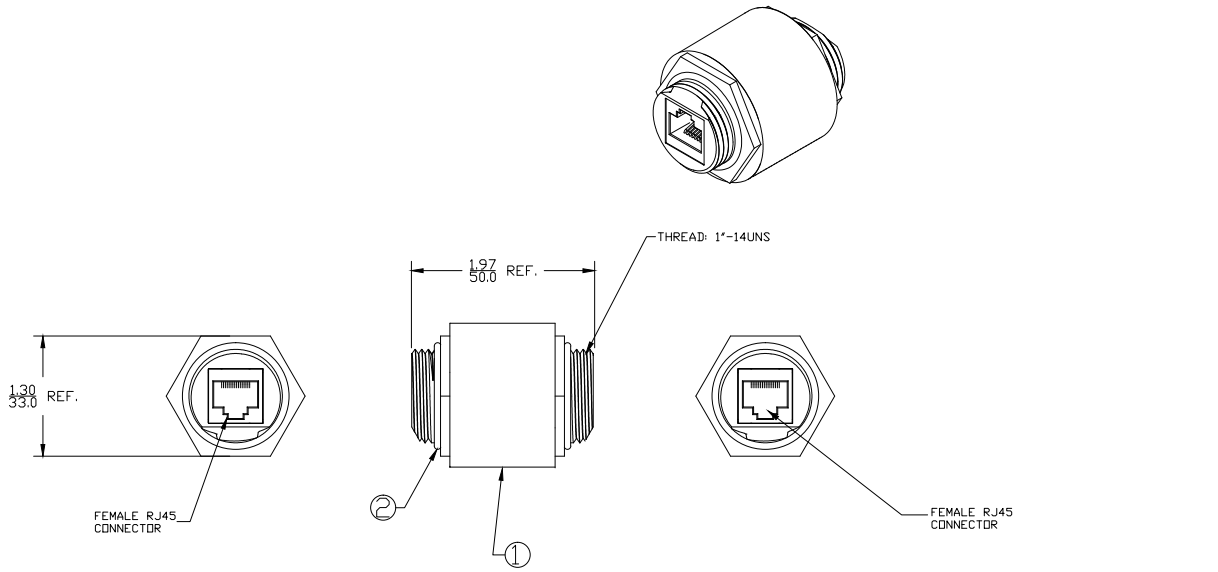

[sales@integrated-circuit.com](mailto:sales@integrated-circuit.com)

MATERIAL NUMBER	ENGINEERING NUMBER
1300580057	RJBG16821

NOTES:

- 1) MATERIAL: SEE TABLE
- 2) FINISHES: SEE TABLE
- 3) ELECTRICAL DATA:  
VOLTAGE RATING: 125 VDC  
CURRENT RATING: 1.5A  
CATEGORY RATING: CAT5
- 4) ENVIRONMENTAL:  
PROTECTION IP67  
OPERATING TEMPERATURE RANGE: -20C TO 80C

2	2	O-RING	VITON	BLACK
1	1	RECEPTACLE HOUSING	DELFIN	BLACK
ITEM	QTY.	DESCRIPTION	MATERIAL	FINISH

RELEASE EC NO: IPG2013-1886 DRAWN: EBRACKEN 6/24/13 CHKD: CHYD APPR: BWOODMAN01/01/22	DESCRIPTION	QUALITY SYMBOLS	GENERAL TOLERANCES (UNLESS SPECIFIED)		DIMENSION STYLE	SCALE	DESIGN UNITS	THIRD ANGLE PROJECTION
		$\nabla=0$ $\sphericalangle=0$	mm	INCH	IN/MM	1:1	INCH	
		4 PLACES	±---	±---	DRAWN BY	DATE	TITLE	
		3 PLACES	±---	±.005	CHECKED BY	DATE	RJ-LNXX ADAPTOR RJ45 FEMALE TO FEMALE ADAPTOR	
		2 PLACES	±0.13	±.010	BWOODMAN		MOLEX INCORPORATED	
		1 PLACE	±0.25	±.020	APPROVED BY	DATE	MATERIAL NO. SD-130058-006 SHEET NO. 1 OF 1	
		ANGULAR ±1/2°		JFMURPHY		2010/01/22	DOCUMENT NO.	
		DRAFT WHERE APPLICABLE MUST REMAIN WITHIN DIMENSIONS		SEE CHART		THIS DRAWING CONTAINS INFORMATION THAT IS PROPRIETARY TO MOLEX INCORPORATED AND SHOULD NOT BE USED WITHOUT WRITTEN PERMISSION		