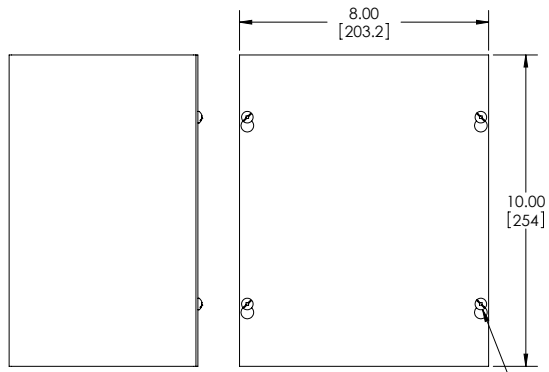

PART NAME	JUNCTION BOX	PART No.	JB-3959	REVISION DATE	7-18-11
-----------	--------------	----------	---------	---------------	---------

MATERIAL - 16 GA. [1.5mm] STEEL
FINISH - SMOOTH GRAY POWDERCOAT

COVER REMOVED

SCREWS: #10-32 x .31" [8mm] LG. MACHINE, PAN HEAD, SLOTTED/SQUARE COMBINATION STYLE DRIVE, STEEL, ZINC PLATED. (SUPPLIED FOR COVER MOUNTING AND FOR GROUND POINT).