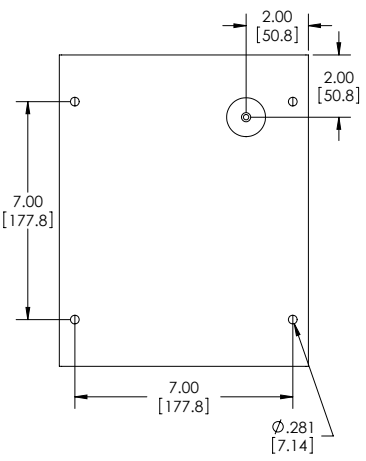

PART NAME	JUNCTION BOX	PART No.	JB-3959	REVISION DATE	7-18-11
-----------	--------------	----------	---------	---------------	---------

MATERIAL - 16 GA. [1.5mm] STEEL
FINISH - SMOOTH GRAY POWDERCOAT

COVER REMOVED

SCREWS: #10-32 x .31" [8mm] LG. MACHINE, PAN HEAD, SLOTTED/SQUARE COMBINATION STYLE DRIVE, STEEL, ZINC PLATED. (SUPPLIED FOR COVER MOUNTING AND FOR GROUND POINT).