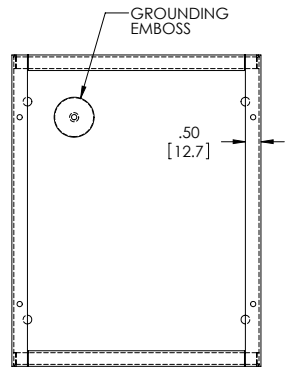

PART NAME	JUNCTION BOX	PART No.	JB-3959	REVISION DATE	7-18-11
-----------	--------------	----------	---------	---------------	---------

MATERIAL - 16 GA. [1.5mm] STEEL
FINISH - SMOOTH GRAY POWDERCOAT

COVER REMOVED

SCREWS: #10-32 x .31" [8mm] LG. MACHINE, PAN HEAD, SLOTTED/SQUARE COMBINATION STYLE DRIVE, STEEL, ZINC PLATED. (SUPPLIED FOR COVER MOUNTING AND FOR GROUND POINT).