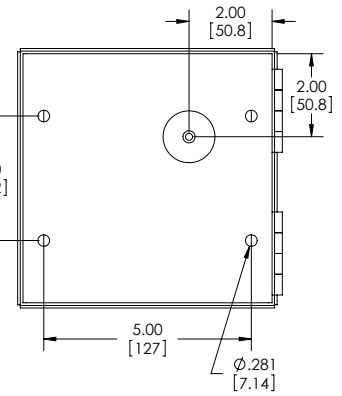

PART NAME	JUNCTION BOX w/ HINGED COVER & KNOCKOUTS	PART No.	JBH-4955-KO	REVISION DATE	7-18-11
-----------	--	----------	-------------	---------------	---------

**COVER NOT SHOWN
THIS VIEW**

MATERIAL - 16 GA. [1.5mm] STEEL