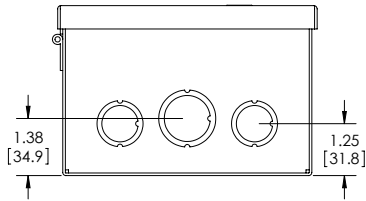

PART NAME	JUNCTION BOX w/ HINGED COVER & KNOCKOUTS	PART No.	JBH-4955-KO	REVISION DATE	7-18-11
-----------	--	----------	-------------	---------------	---------

**COVER NOT SHOWN
THIS VIEW**

MATERIAL - 16 GA. [1.5mm] STEEL