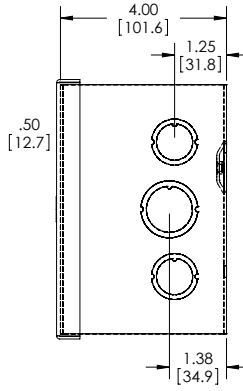

PART NAME	JUNCTION BOX w/ HINGED COVER & KNOCKOUTS	PART No.	JBH-4955-KO	REVISION DATE	7-18-11
-----------	--	----------	-------------	---------------	---------

**COVER NOT SHOWN
THIS VIEW**

MATERIAL - 16 GA. [1.5mm] STEEL