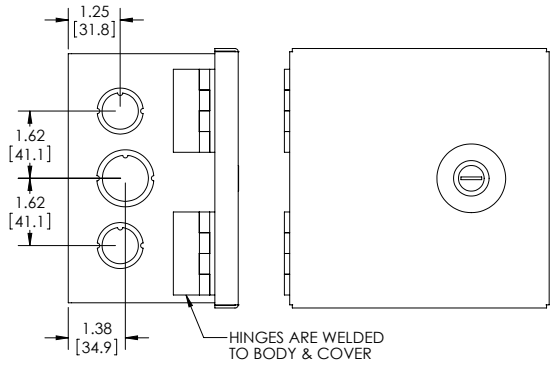

PART NAME	JUNCTION BOX w/ HINGED COVER & KNOCKOUTS	PART No.	JBH-4955-KO	REVISION DATE	7-18-11
-----------	--	----------	-------------	---------------	---------

**COVER NOT SHOWN
THIS VIEW**

MATERIAL - 16 GA. [1.5mm] STEEL

FINISH - SMOOTH GRAY POWDERCOAT

INCLUDES ONE (1) #10-32 x .31" [8mm] LG. MACHINE, PAN HEAD, SLOTTED/SQUARE COMBINATION STYLE DRIVE, STEEL, ZINC PLATED SCREW FOR GROUND POINT.