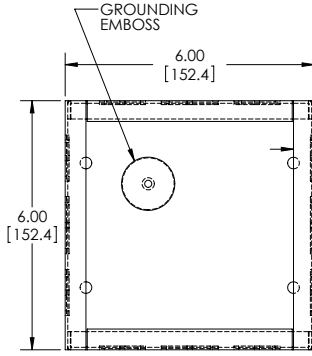

PART NAME	JUNCTION BOX w/ HINGED COVER & KNOCKOUTS	PART No.	JBH-4955-KO	REVISION DATE	7-18-11
-----------	--	----------	-------------	---------------	---------

**COVER NOT SHOWN
THIS VIEW**

MATERIAL - 16 GA. [1.5mm] STEEL

FINISH - SMOOTH GRAY POWDERCOAT

INCLUDES ONE (1) #10-32 x .31" [8mm] LG. MACHINE, PAN HEAD, SLOTTED/SQUARE COMBINATION STYLE DRIVE, STEEL, ZINC PLATED SCREW FOR GROUND POINT.