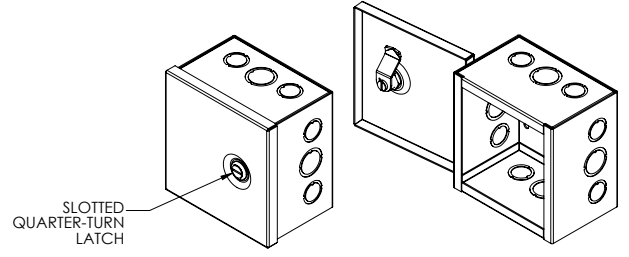

PART NAME	JUNCTION BOX w/ HINGED COVER & KNOCKOUTS	PART No.	JBH-4955-KO	REVISION DATE	7-18-11
-----------	--	----------	-------------	---------------	---------

**COVER NOT SHOWN
THIS VIEW**

MATERIAL - 16 GA. [1.5mm] STEEL