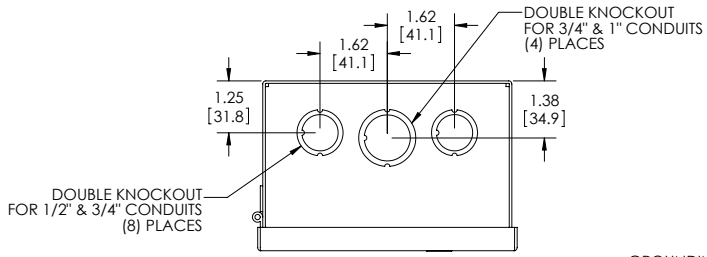

PART NAME	JUNCTION BOX w/ HINGED COVER & KNOCKOUTS	PART No.	JBH-4955-KO	REVISION DATE	7-18-11
-----------	--	----------	-------------	---------------	---------

**COVER NOT SHOWN
THIS VIEW**

MATERIAL - 16 GA. [1.5mm] STEEL

FINISH - SMOOTH GRAY POWDERCOAT

INCLUDES ONE (1) #10-32 x .31" [8mm] LG. MACHINE, PAN HEAD, SLOTTED/SQUARE COMBINATION STYLE DRIVE, STEEL, ZINC PLATED SCREW FOR GROUND POINT.