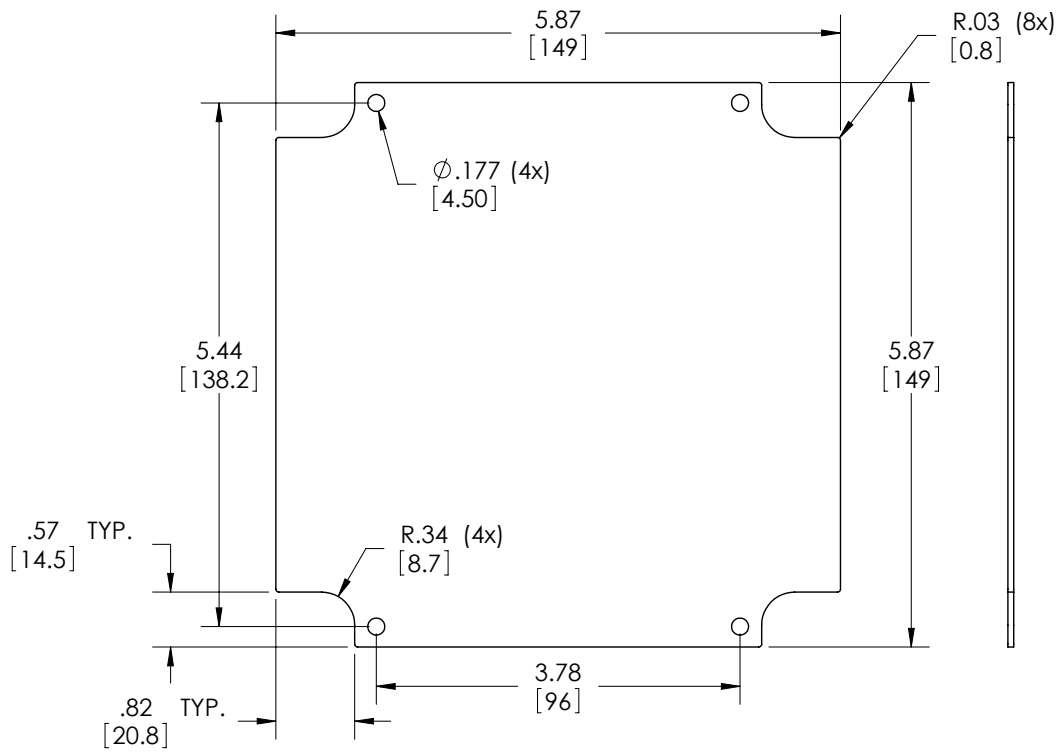

sales@integrated-circuit.com

PART NAME	INTERNAL PANEL	PART No.	PNX-91438	REV. DATE	5-11-11
-----------	----------------	----------	-----------	-----------	---------

MATERIAL - .060 [1.5mm] THK. ALUMINUM

FINISH - NATURAL

SUPPLIED WITH M3x0.5 x 6mm LG. MACHINE SCREWS
 (PAN HD., PHILLIPS DRIVE, STEEL, ZINC PLATED) FOR MOUNTING.

PANEL FITS THE FOLLOWING ENCLOSURES:

- PN-1338, PN-1338-DG & PN-1338-C
- PN-1339, PN-1339-DG & PN-1339-C