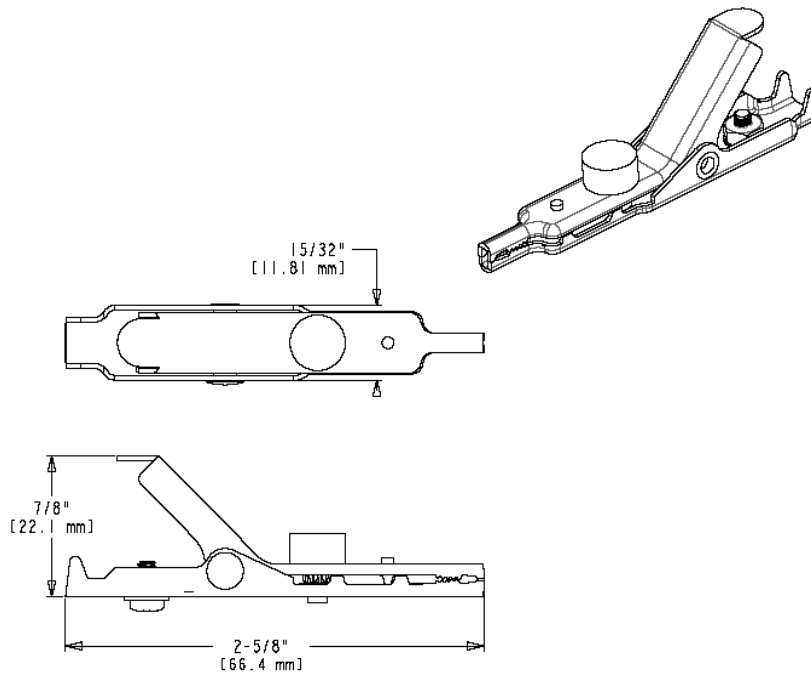

sales@integrated-circuit.com

Part Number: JP-33674-***
Description: Large Straight Nose Telecom Clip with Ben of Nails and Single Spike

3107

- Large Straight Nose Telecom Clip with Ben of Nails and Single Spike
- Mueller — J.S.Popper brand
- Jaw opens 1.0" (25.4 mm)
- Uses single spike and bed of nails to pierce insulation
- Material: nickel-silver jaws; includes brass screw, brass nut, brass washer, and bronze star washer
- Length: 2.61" (66.4 mm)
- Connection Options: -N Without Hardware, -L With Loose Hardware, -J Banana Jack, -TJ Threaded Banana Jack
- RoHS Compliant