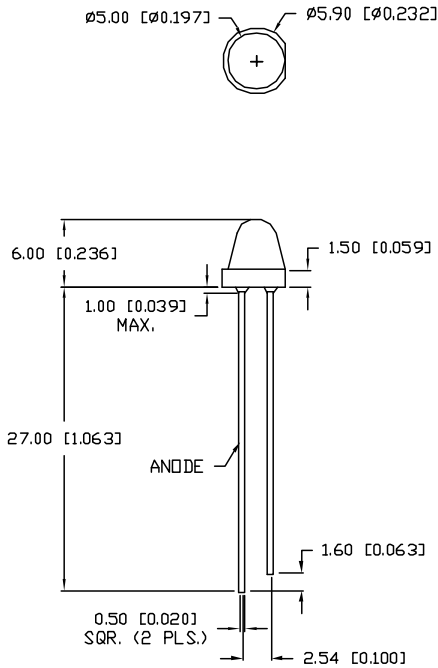

UNCONTROLLED DOCUMENT

PART NUMBER		REV.
SSL-LX5063HD		B
REV.	E.C.N. NUMBER AND REVISION COMMENTS	DATE
A	E.C.N. #10BRDR. & REDRAWN IN 3D.	4.19.01
B	E.C.N. #11148	10.31.06

ELECTRO-OPTICAL CHARACTERISTICS $T_A=25^\circ\text{C}$ $I_f=20\text{mA}$

PARAMETER	MIN	TYP	MAX	UNITS	TEST COND
PEAK WAVELENGTH		700		nm	
FORWARD VOLTAGE		2.0	2.5	V_f	
REVERSE VOLTAGE	5.0			V_r	$I_r=100\mu\text{A}$
AXIAL INTENSITY		5		med	$I_f=20\text{mA}$
VIEWING ANGLE		60		2x theta	
EMITTED COLOR:	RED				
EPOXY LENS FINISH:	RED DIFFUSED				

LIMITS OF SAFE OPERATION AT 25°C

PARAMETER	MAX	UNITS
PEAK FORWARD CURRENT*	150	mA
STEADY CURRENT	25	mA
POWER DISSIPATION	120	mW
DERATE FROM 25°C	-1.2	mW/°C
OPERATING, STORAGE TEMP.	-40 TO +85	°C
SOLDERING TEMP.	+260	°C
2.0mm FROM BODY		3 SEC. MAX

* $t < 10\mu\text{s}$

*UNLESS OTHERWISE SPECIFIED TOLERANCES PER DECIMAL PRECISION ARE: X=±1 (±0.039), X.X=±0.5 (±0.020), X.XX=±0.25 (±0.010), X.XXX=±0.127 (±0.005). LEAD SIZE=±0.06 (±0.002), LEAD LENGTH=±0.75 (±0.030), MIN.=+DECIMAL PRECISION -0.00, MAX.=+0.00 -DECIMAL PRECISION