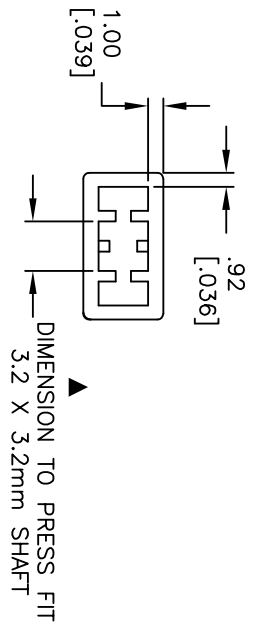

[sales@integrated-circuit.com](mailto:sales@integrated-circuit.com)

NOTES:

1. ALL DIMENSIONS IN MM [INCH]
2. GENERAL TOLERANCE: XX=±0.25
3. CAP TO PRESS FIT 3.2mm SQ. SHAFT
4. CAP MATERIAL: UL-94HB
5. CAP COLOR: BLACK

REV.	ECN No.	DESCRIPTION	DATE	CHKD
B	11840	REVISED AND REDRAWN	2/21/02	CB

TITLE				
<b>E-SWITCH®</b>				
TAK/BLK BUTTTON				
SCALE	DATE	DR	DWG	REV
2:1	2/21/02	CB	B099430	B

THE INFORMATION CONTAINED IN THIS DOCUMENT IS PROPRIETARY TO E-SWITCH AND IS NOT TO BE COPIED OR TRANSFERRED