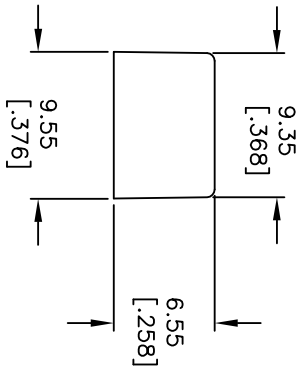

[sales@integrated-circuit.com](mailto:sales@integrated-circuit.com)

NOTES:

1. ALL DIMENSIONS IN MM [INCH]
2. GENERAL TOLERANCE: XX=±0.25
3. CAP TO PRESS FIT 3.2mm SQ. SHAFT
4. CAP MATERIAL: UL-94HB
5. CAP COLOR: BLACK

REV.	ECN No.	DESCRIPTION	DATE	CHKD
B	11840	REVISED AND REDRAWN	2/21/02	CB

TITLE				
<b>E-SWITCH®</b>				
TAK/BLK BUTTTON				
SCALE	DATE	DR	DWG	REV
2:1	2/21/02	CB	B099430	B

THE INFORMATION CONTAINED IN THIS DOCUMENT IS PROPRIETARY TO E-SWITCH AND IS NOT TO BE COPIED OR TRANSFERRED