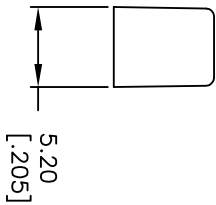

[sales@integrated-circuit.com](mailto:sales@integrated-circuit.com)

NOTES:

1. ALL DIMENSIONS IN MM [INCH]
2. GENERAL TOLERANCE: XX=±0.25
3. CAP TO PRESS FIT 3.2mm SQ. SHAFT
4. CAP MATERIAL: UL-94HB
5. CAP COLOR: BLACK

REV.	ECN No.	DESCRIPTION	DATE	CHKD
B	11840	REVISED AND REDRAWN	2/21/02	CB

TITLE				
<b>E-SWITCH®</b>				
TAK/BLK BUTTTON				
SCALE	DATE	DR	DWG	REV
2:1	2/21/02	CB	B099430	B

THE INFORMATION CONTAINED IN THIS DOCUMENT IS PROPRIETARY TO E-SWITCH AND IS NOT TO BE COPIED OR TRANSFERRED