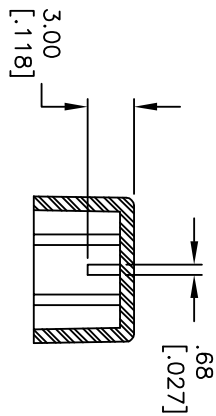

[sales@integrated-circuit.com](mailto:sales@integrated-circuit.com)

NOTES:

1. ALL DIMENSIONS IN MM [INCH]
2. GENERAL TOLERANCE: XX=±0.25
3. CAP TO PRESS FIT 3.2mm SQ. SHAFT
4. CAP MATERIAL: UL-94HB
5. CAP COLOR: BLACK

REV.	ECN No.	DESCRIPTION	DATE	CHKD
B	11840	REVISED AND REDRAWN	2/21/02	CB

TITLE				
<b>E-SWITCH®</b>				
TAK/BLK BUTTTON				
SCALE	DATE	DR	DWG	REV
2:1	2/21/02	CB	B099430	B

THE INFORMATION CONTAINED IN THIS DOCUMENT IS PROPRIETARY TO E-SWITCH AND IS NOT TO BE COPIED OR TRANSFERRED