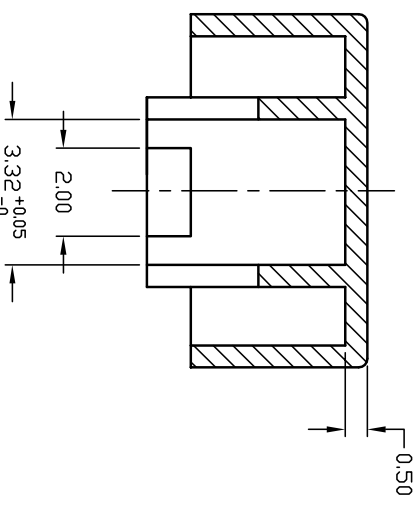

[sales@integrated-circuit.com](mailto:sales@integrated-circuit.com)

- NOTES:
1. ALL DIMENSIONS IN MM
  2. GENERAL TOLERANCE: 0.0=±0.4  
0.00=±0.25
  3. BUTTON COLOR: GRAY

B		14328	REMOVE NOTE, ADD TOLERANCE NOTE	9/17/04	AR	TITLE		E-SWITCH®	
A		13423	RELEASED FOR PRODUCTION	9/5/03	AR	6JGRY BUTTON		SCALE	
REV.		ECN No.	DESCRIPTION	DATE	CHKD	DATE		DR	REV
						3:1	9/5/03	AR	B
THE INFORMATION CONTAINED IN THIS DOCUMENT IS PROPRIETARY TO E-SWITCH AND IS NOT TO BE COPIED OR TRANSFERRED					DATE		DWG	P001071	