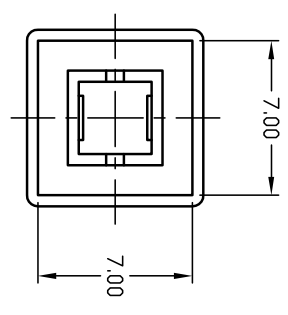

[sales@integrated-circuit.com](mailto:sales@integrated-circuit.com)

- NOTES:
1. ALL DIMENSIONS IN MM
  2. GENERAL TOLERANCE: 0.0=±0.4  
0.00=±0.25
  3. BUTTON COLOR: GRAY

B		14328	REMOVE NOTE, ADD TOLERANCE NOTE	9/17/04	AR	TITLE		E-SWITCH®	
A		13423	RELEASED FOR PRODUCTION	9/5/03	AR	6JGRY BUTTON		SCALE	
REV.		ECN No.	DESCRIPTION	DATE	CHKD	DATE		DR	REV
						3:1	9/5/03	AR	B
THE INFORMATION CONTAINED IN THIS DOCUMENT IS PROPRIETARY TO E-SWITCH AND IS NOT TO BE COPIED OR TRANSFERRED					DATE		DWG	P001071	