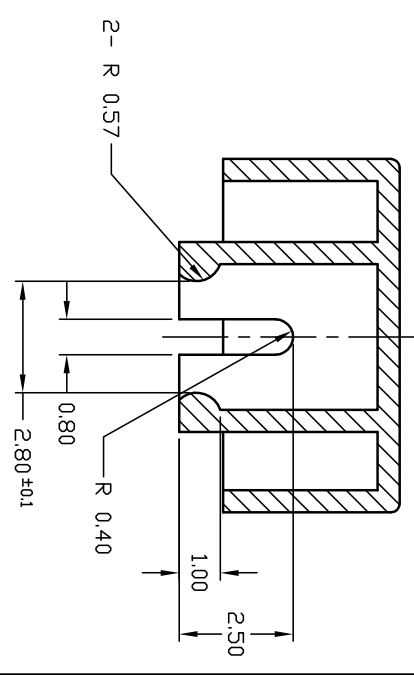

[sales@integrated-circuit.com](mailto:sales@integrated-circuit.com)

- NOTES:
1. ALL DIMENSIONS IN MM
  2. GENERAL TOLERANCE: 0.0=±0.4  
0.00=±0.25
  3. BUTTON COLOR: GRAY

B		14328	REMOVE NOTE, ADD TOLERANCE NOTE	9/17/04	AR	TITLE		E-SWITCH®	
A		13423	RELEASED FOR PRODUCTION	9/5/03	AR	6JGRY BUTTON		SCALE	
REV.		ECN No.	DESCRIPTION	DATE	CHKD	DATE		DR	REV
						3:1	9/5/03	AR	B
THE INFORMATION CONTAINED IN THIS DOCUMENT IS PROPRIETARY TO E-SWITCH AND IS NOT TO BE COPIED OR TRANSFERRED					DATE		DWG	P001071	