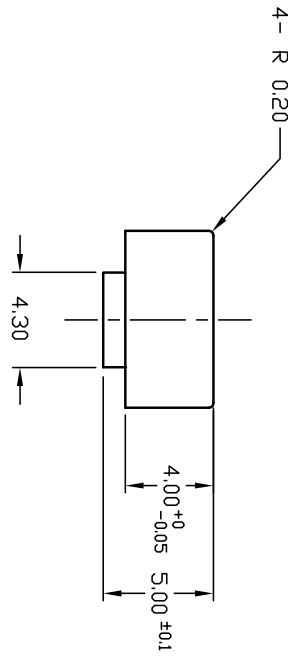

[sales@integrated-circuit.com](mailto:sales@integrated-circuit.com)

- NOTES:
1. ALL DIMENSIONS IN MM
  2. GENERAL TOLERANCE: 0.0=±0.4  
0.00=±0.25
  3. BUTTON COLOR: GRAY

B		14328	REMOVE NOTE, ADD TOLERANCE NOTE	9/17/04	AR	TITLE		E-SWITCH®	
A		13423	RELEASED FOR PRODUCTION	9/5/03	AR	6JGRY BUTTON		SCALE	
REV.		ECN No.	DESCRIPTION	DATE	CHKD	DATE		DR	REV
						3:1	9/5/03	AR	B
THE INFORMATION CONTAINED IN THIS DOCUMENT IS PROPRIETARY TO E-SWITCH AND IS NOT TO BE COPIED OR TRANSFERRED					DATE		DWG	P001071	