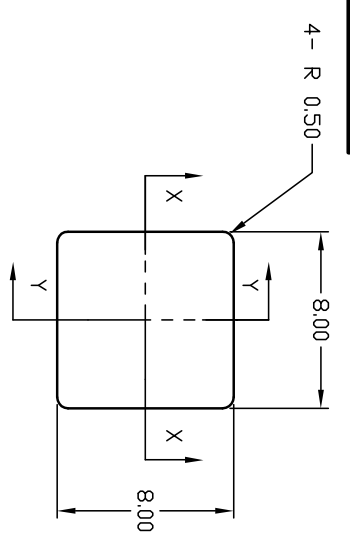

[sales@integrated-circuit.com](mailto:sales@integrated-circuit.com)

- NOTES:
1. ALL DIMENSIONS IN MM
  2. GENERAL TOLERANCE: 0.0=±0.4  
0.00=±0.25
  3. BUTTON COLOR: GRAY

B		14328	REMOVE NOTE, ADD TOLERANCE NOTE	9/17/04	AR	TITLE		E-SWITCH®	
A		13423	RELEASED FOR PRODUCTION	9/5/03	AR	6JGRY BUTTON		SCALE	
REV.		ECN No.	DESCRIPTION	DATE	CHKD	DATE		DR	REV
						3:1	9/5/03	AR	B
THE INFORMATION CONTAINED IN THIS DOCUMENT IS PROPRIETARY TO E-SWITCH AND IS NOT TO BE COPIED OR TRANSFERRED					DATE		DWG	P001071	