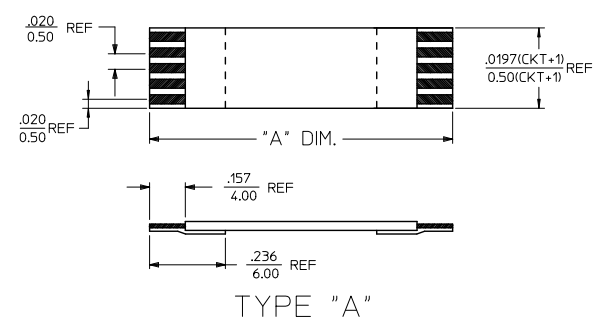

sales@integrated-circuit.com

0.50MM CENTER FFC JUMPER CABLE (LOW TEMPERATURE) CHART

Table with columns for 'A' DIM. (1.18 to 12.197 INCHES) and rows for BACKER, CKTS (7-39), and CTYPES (D and A).

NOTES: 1. NO PRINTING ON JUMPER CABLE... DRAWING INFORMATION: MADE DIMS REFERENCE, GENERAL TOLERANCES, SCALE, DESIGN UNITS, THIRD ANGLE PROJECTION, MOLEX INCORPORATED.