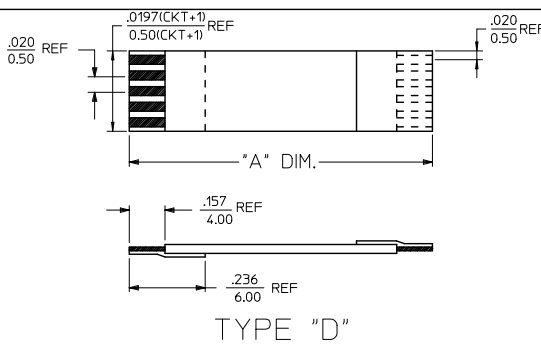

Excellent Integrated System Limited

Stocking Distributor

Click to view price, real time Inventory, Delivery & Lifecycle Information:

[Molex Connector Corporation](#)

[0210201052](#)

For any questions, you can email us directly:

sales@integrated-circuit.com

0.50MM CENTER FFC JUMPER CABLE (LOW TEMPERATURE) CHART

Table with columns for 'A' DIM. (1.18 to 12.197 INCHES) and rows for BACKER, CKTS (7-39), and CTYPES (D and A).

NOTES: 1. NO PRINTING ON JUMPER CABLE... DRAWING INFORMATION: MADE DIMS REFERENCE, GENERAL TOLERANCES, SCALE, DESIGN UNITS, THIRD ANGLE PROJECTION, MOLEX INCORPORATED.