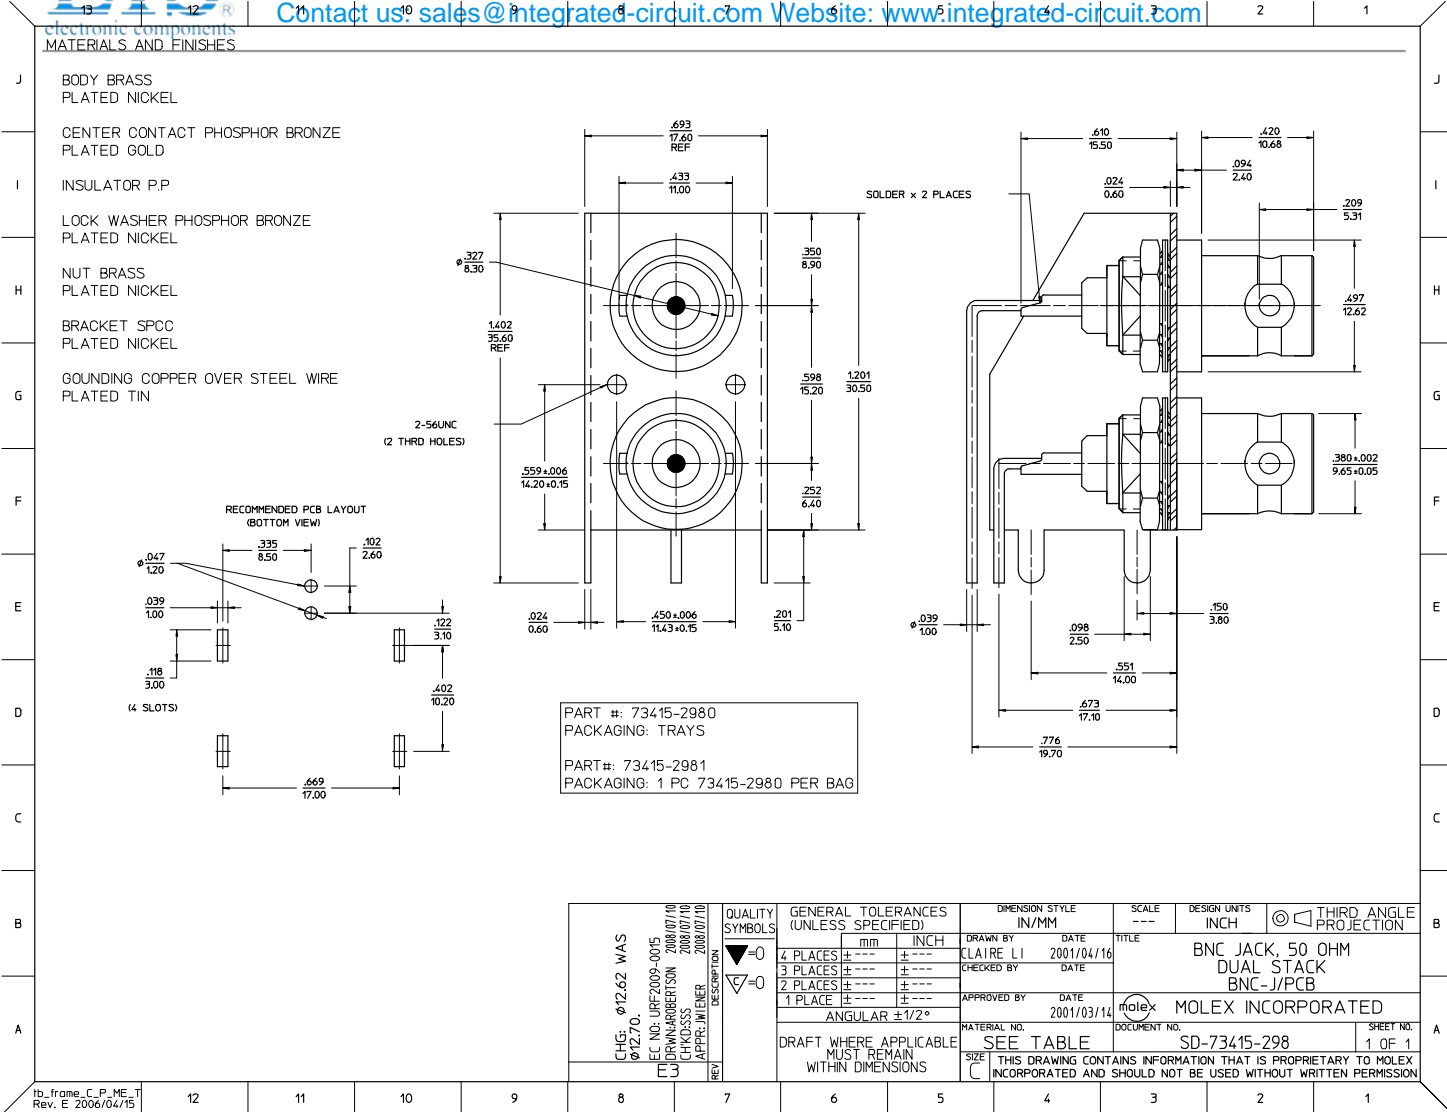

sales@integrated-circuit.com

PART #: 73415-2980
 PACKAGING: TRAYS
 PART#: 73415-2981
 PACKAGING: 1 PC 73415-2980 PER BAG

CHG: Ø12.62 WAS Ø12.70. EC. NO. URF2009-0015 2008/07/10 C. J. DRAWING: ROBERTSON 2008/07/10 CHKD: SSS 2008/07/10 APPR: J. W. JENNER 2008/07/10 REV. DESCRIPTION	QUALITY SYMBOLS	GENERAL TOLERANCES (UNLESS SPECIFIED)	DIMENSION STYLE	SCALE	DESIGN UNITS	THIRD ANGLE PROJECTION
	▼=0 ▽=0	4 PLACES ± --- ± --- 3 PLACES ± --- ± --- 2 PLACES ± --- ± --- 1 PLACE ± --- ± --- ANGULAR ±1/2°	IN/MM DRAWN BY: CLAIRES LI DATE: 2001/04/16 CHECKED BY: DATE:	---	INCH	BNC JACK, 50 OHM DUAL STACK BNC-J/PCB
		DRAFT WHERE APPLICABLE MUST REMAIN WITHIN DIMENSIONS	APPROVED BY: DATE: 2001/03/14	MATERIAL NO.	DOCUMENT NO.	SHEET NO.
		SEE TABLE			SD-73415-298	1 OF 1