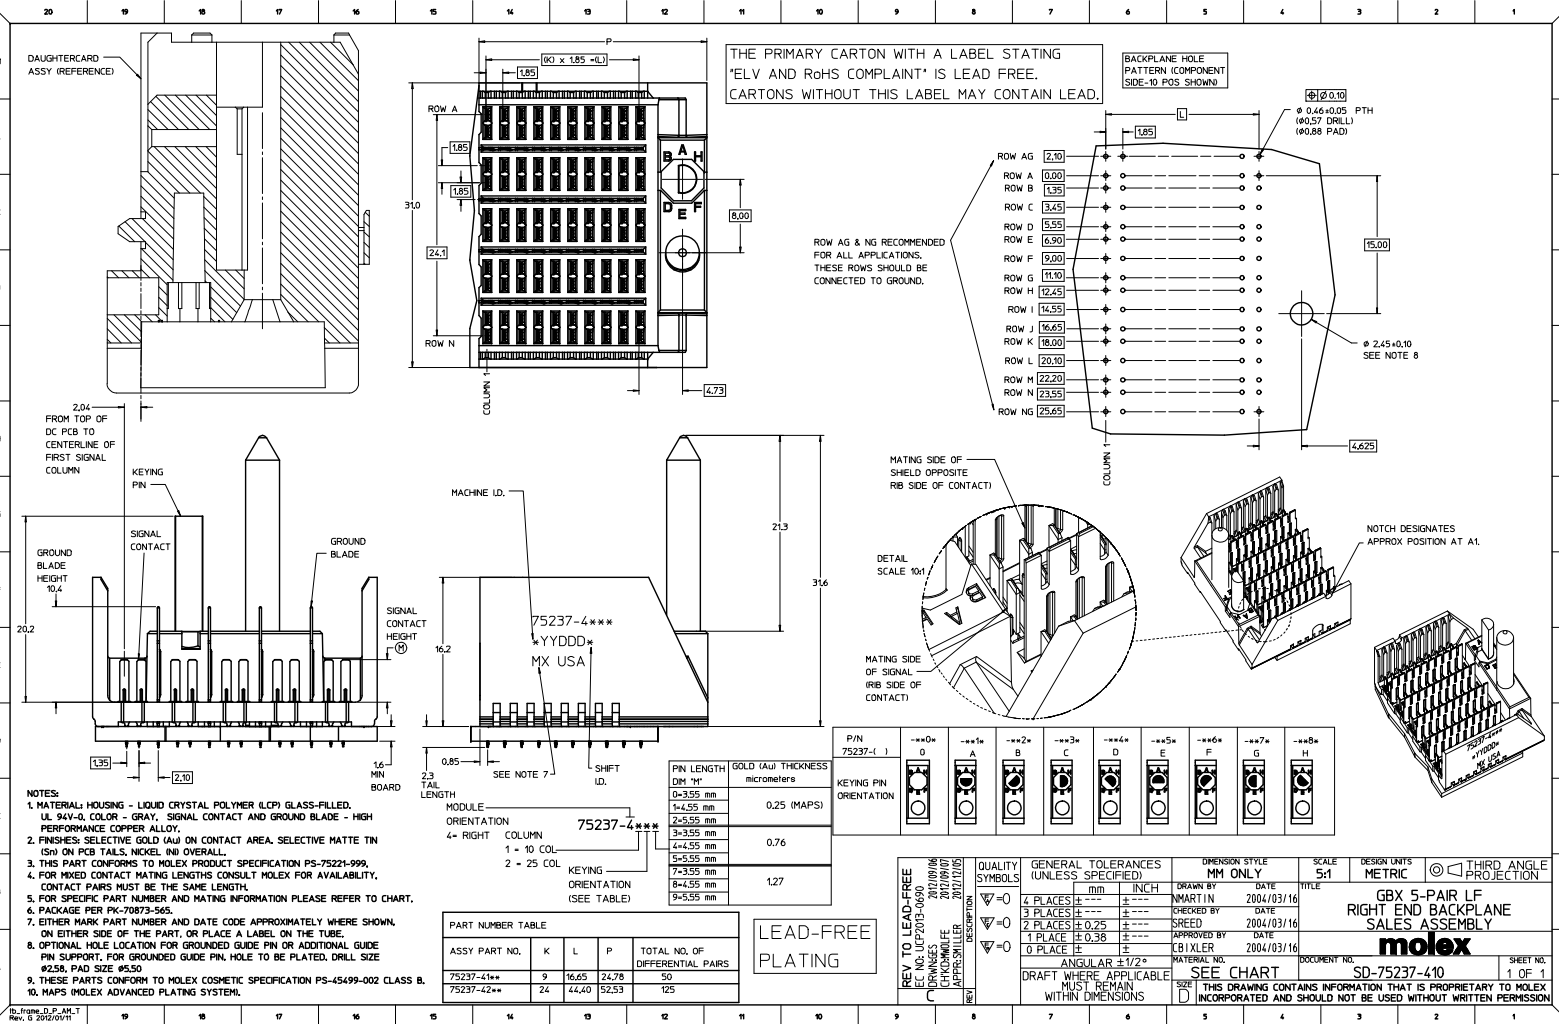

Rev. 5 2002/07/11