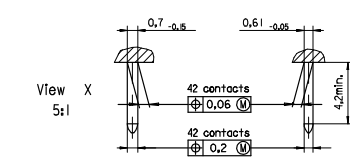

sales@integrated-circuit.com

ENTER DESCRIPTION EC NO: I2009-0039 DRAWN BY CHKD: KPRASAD APPR: KPRASAD 2008/07/28 2008/07/31 2008/08/11	QUALITY SYMBOLS ▼=0 ▽=0	GENERAL TOLERANCES (UNLESS SPECIFIED)		DIMENSION STYLE MM ONLY		SCALE 2:1	DESIGN UNITS METRIC	THIRD ANGLE PROJECTION		
		4 PLACES ± --- ± ---	3 PLACES ± --- ± ---	2 PLACES ± --- ± ---	1 PLACE ± --- ± ---	DRAWN BY CA	DATE 1995/06/12	TITLE 42POS. MALE DIN CONNECTOR DIN 41612 STYLE M		
		ANGULAR ± 2 °				APPROVED BY KN	DATE 1995/06/12	MOLEX INCORPORATED		
		DRAFT WHERE APPLICABLE MUST REMAIN WITHIN DIMENSIONS				MATERIAL NO. -----	DOCUMENT NO. SDA-85009-0002	SHEET NO. 1 OF 3		