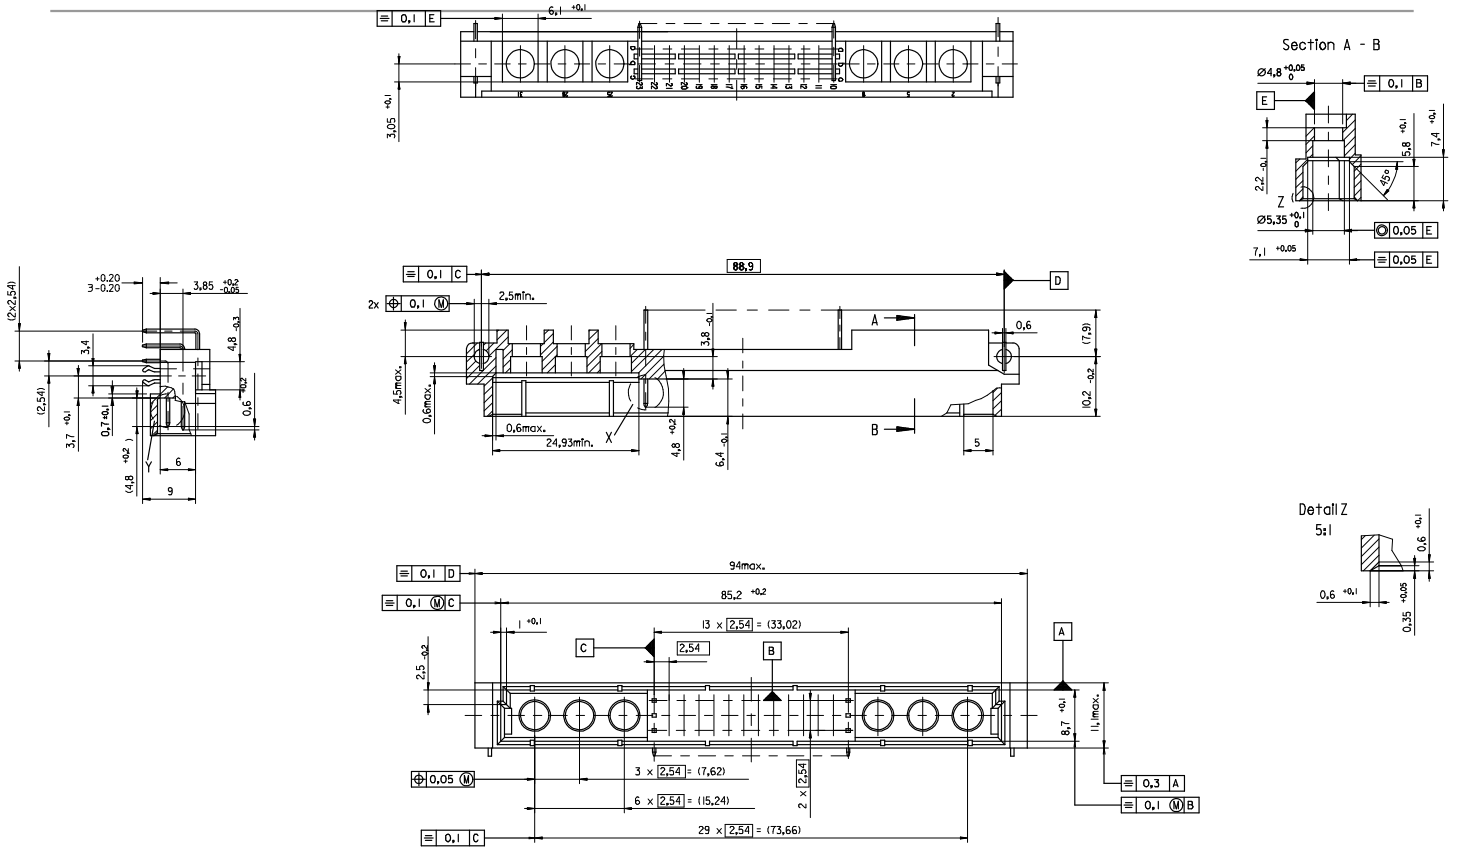

sales@integrated-circuit.com

ENTER DESCRIPTION EC NO: I2009-0039 DRAWN BY CHKD: KPRASAD APPR: KPRASAD 2008/07/28 2008/07/31 2008/08/11	QUALITY SYMBOLS ▼=0 ▽=0	GENERAL TOLERANCES (UNLESS SPECIFIED)		DIMENSION STYLE MM ONLY		SCALE 2:1	DESIGN UNITS METRIC	THIRD ANGLE PROJECTION		
		4 PLACES ± --- ± ---	3 PLACES ± --- ± ---	2 PLACES ± --- ± ---	1 PLACE ± --- ± ---	DRAWN BY CA	DATE 1995/06/12	TITLE 42POS. MALE DIN CONNECTOR DIN 41612 STYLE M		
		ANGULAR ± 2 °				APPROVED BY KN	DATE 1995/06/12	MOLEX INCORPORATED		
		DRAFT WHERE APPLICABLE MUST REMAIN WITHIN DIMENSIONS				MATERIAL NO. -----	DOCUMENT NO. SDA-85009-0002	SHEET NO. 1 OF 3		