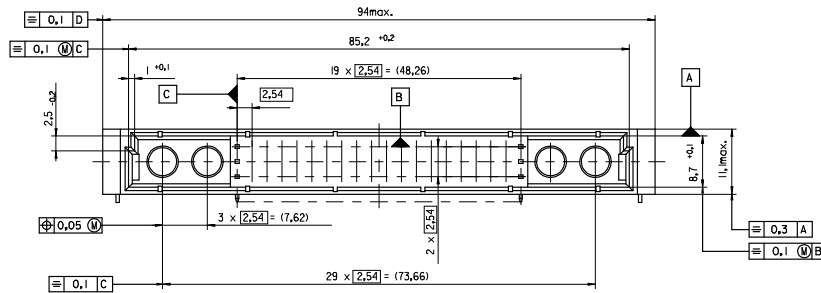

sales@integrated-circuit.com

ENTER DESCRIPTION EC NO: I2009-0039 DRAWN BY: CHKD-KRASA0 APPR: KRASA0 2008/07/28 2008/07/31 2008/08/11	QUALITY SYMBOLS ▽=0 ▽=0	GENERAL TOLERANCES (UNLESS SPECIFIED)		DIMENSION STYLE MM ONLY		SCALE 2:1	DESIGN UNITS METRIC	THIRD ANGLE PROJECTION		
		4 PLACES ± --- ± --- 3 PLACES ± --- ± --- 2 PLACES ± --- ± --- 1 PLACE ± --- ± --- ANGULAR ± 2 °	mm INCH	DRAWN BY CA	DATE 1995/06/13	CHECKED BY KN	DATE 1995/06/13	TITLE 60POS. MALE DIN CONNECTOR DIN 41612 STYLE M		
DRAFT WHERE APPLICABLE MUST REMAIN WITHIN DIMENSIONS		MATERIAL NO.		APPROVED BY KN		DATE 1995/06/13	MOLEX INCORPORATED			
SIZE A 2		THIS DRAWING CONTAINS INFORMATION THAT IS PROPRIETARY TO MOLEX INCORPORATED AND SHOULD NOT BE USED WITHOUT WRITTEN PERMISSION							DOCUMENT NO. SDA-85009-0003	SHEET NO. 1 OF 2