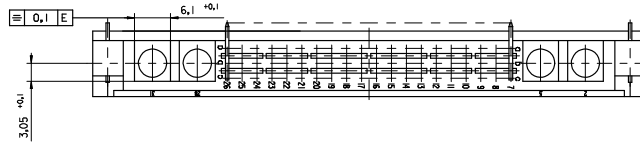

sales@integrated-circuit.com

ENTER DESCRIPTION EC NO: I2009-0039 DRAWN BY: CHKD-KRASA0 APPR: KRASA0 2008/07/28 2008/07/31 2008/08/11	QUALITY SYMBOLS ▽=0 ▽=0	GENERAL TOLERANCES (UNLESS SPECIFIED)		DIMENSION STYLE MM ONLY		SCALE 2:1	DESIGN UNITS METRIC	THIRD ANGLE PROJECTION		
		4 PLACES ± --- ± --- 3 PLACES ± --- ± --- 2 PLACES ± --- ± --- 1 PLACE ± --- ± --- ANGULAR ± 2 °	mm INCH	DRAWN BY CA	DATE 1995/06/13	CHECKED BY KN	DATE 1995/06/13	TITLE 60POS. MALE DIN CONNECTOR DIN 41612 STYLE M		
DRAFT WHERE APPLICABLE MUST REMAIN WITHIN DIMENSIONS		MATERIAL NO.		APPROVED BY KN		DATE 1995/06/13	MOLEX INCORPORATED			
SIZE A 2		THIS DRAWING CONTAINS INFORMATION THAT IS PROPRIETARY TO MOLEX INCORPORATED AND SHOULD NOT BE USED WITHOUT WRITTEN PERMISSION							DOCUMENT NO. SDA-85009-0003	SHEET NO. 1 OF 2