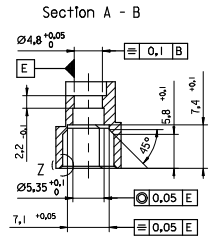

sales@integrated-circuit.com

ENTER DESCRIPTION EC NO: I2009-0039 DRAWN BY: CHKD-KRASA0 APPR: KRASA0 2008/07/28 2008/07/31 2008/08/11	QUALITY SYMBOLS ▽=0 ▽=0	GENERAL TOLERANCES (UNLESS SPECIFIED)		DIMENSION STYLE MM ONLY		SCALE 2:1	DESIGN UNITS METRIC	THIRD ANGLE PROJECTION		
		4 PLACES ± --- ± --- 3 PLACES ± --- ± --- 2 PLACES ± --- ± --- 1 PLACE ± --- ± --- ANGULAR ± 2 °	mm INCH	DRAWN BY CA	DATE 1995/06/13	CHECKED BY KN	DATE 1995/06/13	TITLE 60POS. MALE DIN CONNECTOR DIN 41612 STYLE M		
DRAFT WHERE APPLICABLE MUST REMAIN WITHIN DIMENSIONS		MATERIAL NO.		APPROVED BY KN		DATE 1995/06/13	MOLEX INCORPORATED			
SIZE A 2		THIS DRAWING CONTAINS INFORMATION THAT IS PROPRIETARY TO MOLEX INCORPORATED AND SHOULD NOT BE USED WITHOUT WRITTEN PERMISSION							DOCUMENT NO. SDA-85009-0003	SHEET NO. 1 OF 2