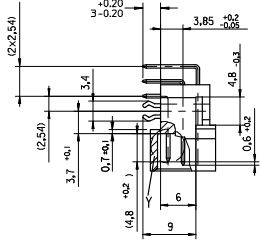

sales@integrated-circuit.com

ENTER DESCRIPTION EC NO: I2009-0039 DRAWN BY: CHKD-KRASA0 APPR: KRASA0 2008/07/28 2008/07/31 2008/08/11	QUALITY SYMBOLS ▽=0 ▽=0	GENERAL TOLERANCES (UNLESS SPECIFIED)		DIMENSION STYLE MM ONLY		SCALE 2:1	DESIGN UNITS METRIC	THIRD ANGLE PROJECTION		
		4 PLACES ± --- ± --- 3 PLACES ± --- ± --- 2 PLACES ± --- ± --- 1 PLACE ± --- ± --- ANGULAR ± 2 °	mm INCH	DRAWN BY CA	DATE 1995/06/13	CHECKED BY KN	DATE 1995/06/13	TITLE 60POS. MALE DIN CONNECTOR DIN 41612 STYLE M		
DRAFT WHERE APPLICABLE MUST REMAIN WITHIN DIMENSIONS		MATERIAL NO.		APPROVED BY KN		DATE 1995/06/13	MOLEX INCORPORATED			
SIZE A 2		THIS DRAWING CONTAINS INFORMATION THAT IS PROPRIETARY TO MOLEX INCORPORATED AND SHOULD NOT BE USED WITHOUT WRITTEN PERMISSION							DOCUMENT NO. SDA-85009-0003	SHEET NO. 1 OF 2