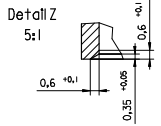

sales@integrated-circuit.com

ENTER DESCRIPTION EC NO: I2009-0039 DRAWN BY: CHKD-KRASA0 APPR: KRASA0 2008/07/28 2008/07/31 2008/08/11	QUALITY SYMBOLS ▽=0 ▽=0	GENERAL TOLERANCES (UNLESS SPECIFIED)		DIMENSION STYLE MM ONLY		SCALE 2:1	DESIGN UNITS METRIC	THIRD ANGLE PROJECTION		
		4 PLACES ± --- ± --- 3 PLACES ± --- ± --- 2 PLACES ± --- ± --- 1 PLACE ± --- ± --- ANGULAR ± 2 °	mm INCH	DRAWN BY CA	DATE 1995/06/13	CHECKED BY KN	DATE 1995/06/13	TITLE 60POS. MALE DIN CONNECTOR DIN 41612 STYLE M		
DRAFT WHERE APPLICABLE MUST REMAIN WITHIN DIMENSIONS		MATERIAL NO.		APPROVED BY KN		DATE 1995/06/13	MOLEX INCORPORATED			
SIZE A 2		THIS DRAWING CONTAINS INFORMATION THAT IS PROPRIETARY TO MOLEX INCORPORATED AND SHOULD NOT BE USED WITHOUT WRITTEN PERMISSION							DOCUMENT NO. SDA-85009-0003	SHEET NO. 1 OF 2