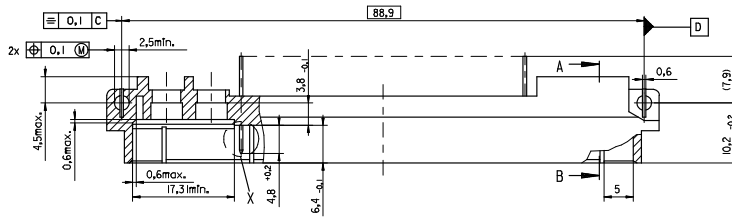

sales@integrated-circuit.com

ENTER DESCRIPTION EC NO: I2009-0039 DRAWN BY: CHKD-KRASA0 APPR: KRASA0 2008/07/28 2008/07/31 2008/08/11	QUALITY SYMBOLS ▽=0 ▽=0	GENERAL TOLERANCES (UNLESS SPECIFIED)		DIMENSION STYLE MM ONLY		SCALE 2:1	DESIGN UNITS METRIC	THIRD ANGLE PROJECTION		
		4 PLACES ± --- ± --- 3 PLACES ± --- ± --- 2 PLACES ± --- ± --- 1 PLACE ± --- ± --- ANGULAR ± 2 °	mm INCH	DRAWN BY CA	DATE 1995/06/13	CHECKED BY KN	DATE 1995/06/13	TITLE 60POS. MALE DIN CONNECTOR DIN 41612 STYLE M		
DRAFT WHERE APPLICABLE MUST REMAIN WITHIN DIMENSIONS		MATERIAL NO.		APPROVED BY KN		DATE 1995/06/13	MOLEX INCORPORATED			
SIZE A 2		THIS DRAWING CONTAINS INFORMATION THAT IS PROPRIETARY TO MOLEX INCORPORATED AND SHOULD NOT BE USED WITHOUT WRITTEN PERMISSION							DOCUMENT NO. SDA-85009-0003	SHEET NO. 1 OF 2