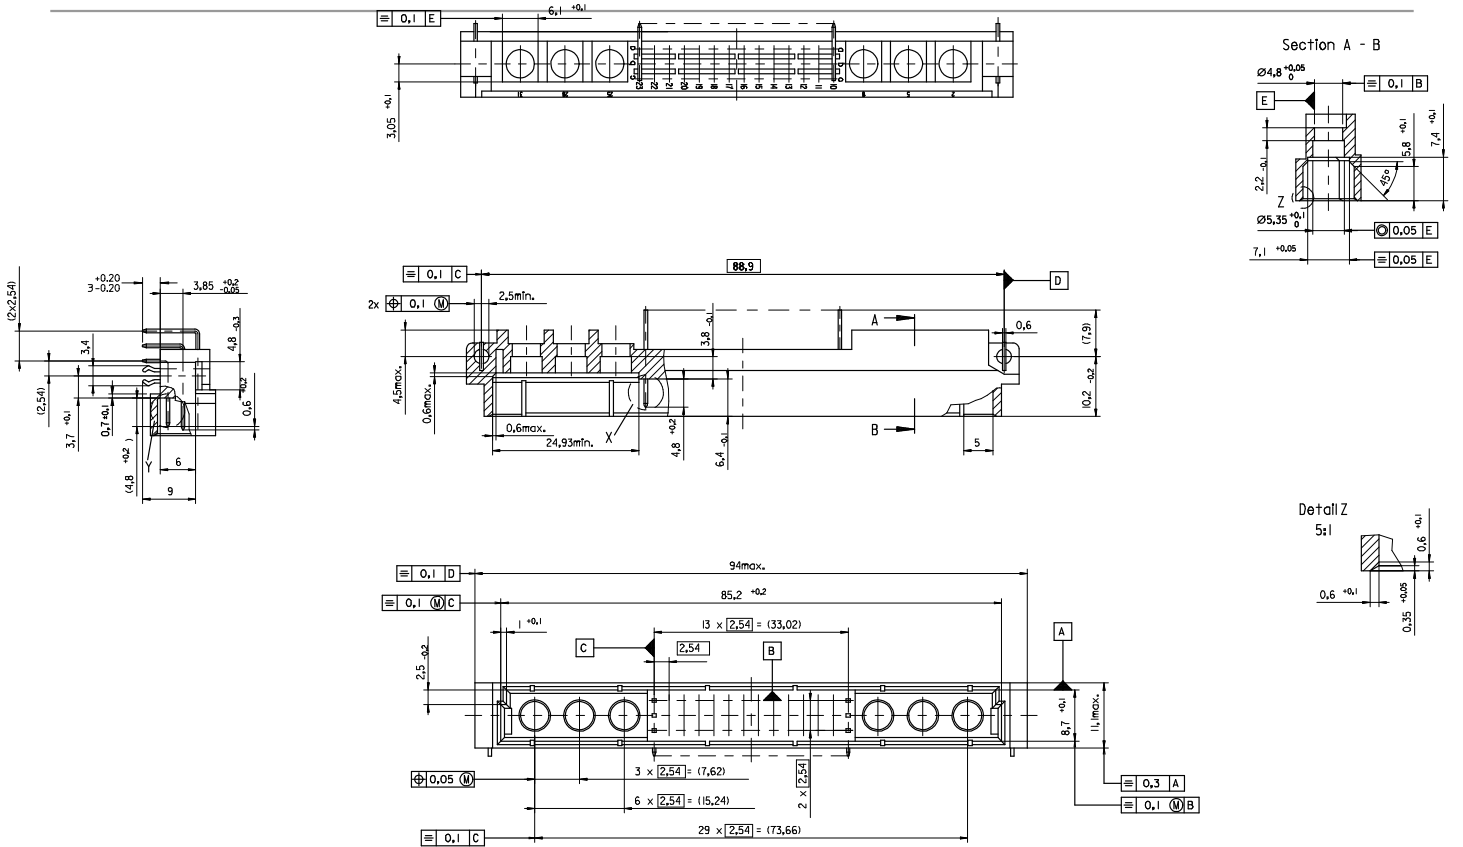

[sales@integrated-circuit.com](mailto:sales@integrated-circuit.com)

|  |                               |                                       |                   |                            |   |   |                        |                        |
|--|-------------------------------|---------------------------------------|-------------------|----------------------------|---|---|------------------------|------------------------|
| ENTER DESCRIPTION<br>EC NO: I2009-0039<br>DRWNSJ<br>CHKD:KPRASAD<br>APPR:KPRASAD<br>2008/07/28<br>2008/07/31<br>2008/08/11 | QUALITY SYMBOLS<br>▼=0<br>▽=0 | GENERAL TOLERANCES (UNLESS SPECIFIED) |                   | DIMENSION STYLE<br>MM ONLY |   | SCALE<br>2:1  | DESIGN UNITS<br>METRIC | THIRD ANGLE PROJECTION |
|  |                               | 4 PLACES ± --- ± ---                  | DRAWN BY<br>CA    | DATE<br>1995/06/12         | TITLE<br>42POS.<br>MALE DIN CONNECTOR<br>DIN 41612 STYLE M            |   |                        |                        |
|  |                               | 3 PLACES ± --- ± ---                  | CHECKED BY<br>KN  | DATE<br>1995/06/12         | MOLEX INCORPORATED  |   |                        |                        |
|  |                               | 2 PLACES ± --- ± ---                  | APPROVED BY<br>KN | DATE<br>1995/06/12         | MATERIAL NO. _____<br>DOCUMENT NO. SDA-85009-0002<br>SHEET NO. 1 OF 3 |   |                        |                        |
| DRAFT WHERE APPLICABLE<br>MUST REMAIN<br>WITHIN DIMENSIONS   |                               | ANGULAR ± 2 °                         |                   | SIZE<br>A2                 |   | THIS DRAWING CONTAINS INFORMATION THAT IS PROPRIETARY TO MOLEX INCORPORATED AND SHOULD NOT BE USED WITHOUT WRITTEN PERMISSION |                        |                        |