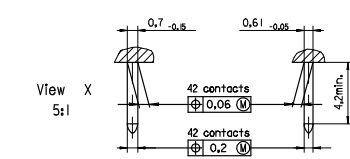

[sales@integrated-circuit.com](mailto:sales@integrated-circuit.com)

|  |                               |                                       |                   |                            |   |   |                        |                        |
|--|-------------------------------|---------------------------------------|-------------------|----------------------------|---|---|------------------------|------------------------|
| ENTER DESCRIPTION<br>EC NO: I2009-0039<br>DRWNSJ<br>CHKD:KPRASAD<br>APPR:KPRASAD<br>2008/07/28<br>2008/07/31<br>2008/08/11 | QUALITY SYMBOLS<br>▼=0<br>▽=0 | GENERAL TOLERANCES (UNLESS SPECIFIED) |                   | DIMENSION STYLE<br>MM ONLY |   | SCALE<br>2:1  | DESIGN UNITS<br>METRIC | THIRD ANGLE PROJECTION |
|  |                               | 4 PLACES ± --- ± ---                  | DRAWN BY<br>CA    | DATE<br>1995/06/12         | TITLE<br>42POS.<br>MALE DIN CONNECTOR<br>DIN 41612 STYLE M            |   |                        |                        |
|  |                               | 3 PLACES ± --- ± ---                  | CHECKED BY<br>KN  | DATE<br>1995/06/12         | MOLEX INCORPORATED  |   |                        |                        |
|  |                               | 2 PLACES ± --- ± ---                  | APPROVED BY<br>KN | DATE<br>1995/06/12         | MATERIAL NO. _____<br>DOCUMENT NO. SDA-85009-0002<br>SHEET NO. 1 OF 3 |   |                        |                        |
| DRAFT WHERE APPLICABLE<br>MUST REMAIN<br>WITHIN DIMENSIONS   |                               | ANGULAR ± 2 °                         |                   | SIZE<br>A2                 |   | THIS DRAWING CONTAINS INFORMATION THAT IS PROPRIETARY TO MOLEX INCORPORATED AND SHOULD NOT BE USED WITHOUT WRITTEN PERMISSION |                        |                        |