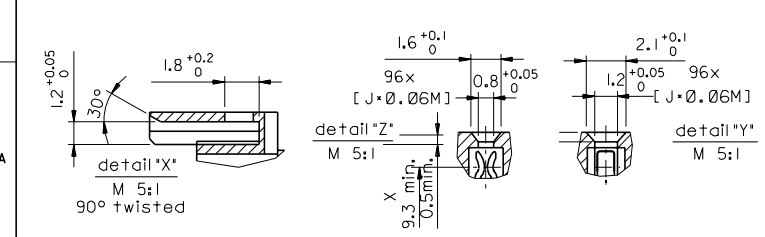

sales@integrated-circuit.com

FIRST ANGLE PROJECTION		REVISE ONLY ON CAD SYSTEM		SH. REV.	
UNLESS OTHERWISE SPECIFIED TOLERANCES: ANGULAR ±2°	INCH	DRWG BY	SIGN	CAD/CAM PROJECT NAME	
3 PLACE ±	METRIC	KN		85042000	
2 PLACE ±		CHK'D BY	SIGN	s12	
1 PLACE ±		Ca		THIS DRAWING CONTAINS INFORMATION THAT IS PROPRIETARY TO MOLEX INC. & SHOULD NOT BE USED WITHOUT WRITTEN PERMISSION	
DRAFT WHERE APPLICABLE MUST REMAIN WITHIN DIMENSIONS		APP'D BY	SIGN	TITLE	
DESIGN DIMENSION	<input type="checkbox"/> MM	JB		96 pos. female connector	
EQUIVALENT DIMENSION	<input type="checkbox"/> IN.	SCALE		DIN 4162 style C, + clip	
IF TWO DIMENSIONS ARE SHOWN, THE UPPER IS THE DESIGN DIMENSION, LOWER IS SECONDARY		2:1		with coding	
ECN: MG998-2583	REVISIONS	MOLEX EUROPE		SHEET NO.	DATE
Schraege Lochbild	9T-05-17 KN			2 OF 2	96/04/30
PART NO.		DWG. NO.		SIZE	
SDA-85042-0001		SDA-85042-0001		B	