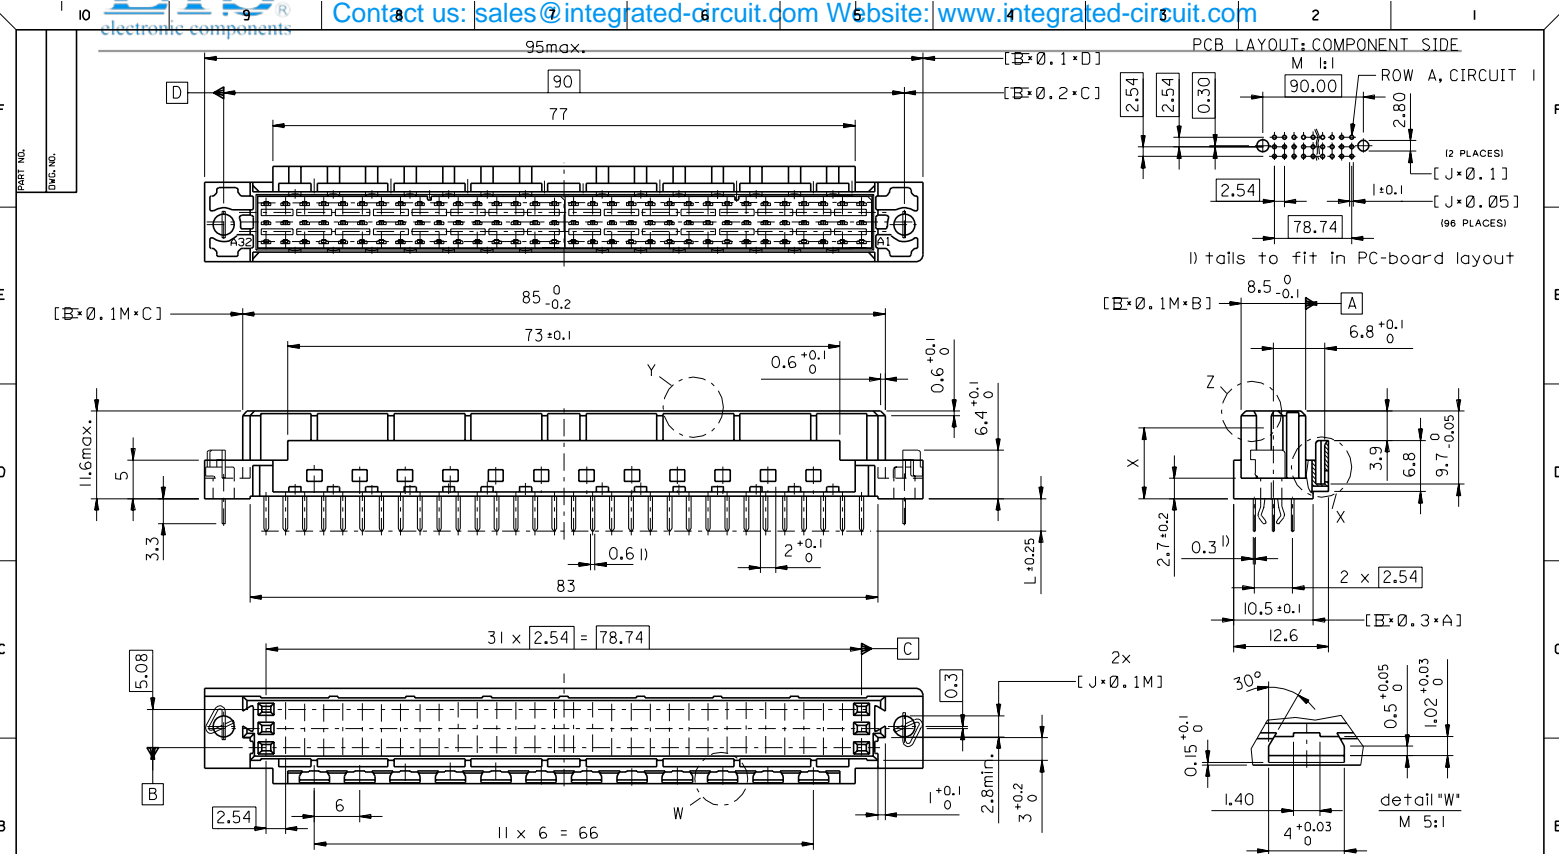

Excellent Integrated System Limited

Stocking Distributor

Click to view price, real time Inventory, Delivery & Lifecycle Information:

[Molex Connector Corporation](#)

[0850420505](#)

For any questions, you can email us directly:

sales@integrated-circuit.com

FIRST ANGLE PROJECTION		REVISE ONLY ON CAD SYSTEM		SH. REV.	
UNLESS OTHERWISE SPECIFIED TOLERANCES: ANGULAR ±2°	INCH	DRWG BY	SIGN	CAD/CAM PROJECT NAME	
3 PLACE ±	METRIC	KN		85042000	
2 PLACE ±		CHK'D BY	SIGN	s12	
1 PLACE ±		Ca		THIS DRAWING CONTAINS INFORMATION THAT IS PROPRIETARY TO MOLEX INC. & SHOULD NOT BE USED WITHOUT WRITTEN PERMISSION	
DRAFT WHERE APPLICABLE MUST REMAIN WITHIN DIMENSIONS		APP'D BY	SIGN	TITLE	
DESIGN DIMENSION	<input type="checkbox"/> MM	JB		96 pos. female connector	
EQUIVALENT DIMENSION	<input type="checkbox"/> IN.	SCALE		DIN 4162 style C, + clip	
IF TWO DIMENSIONS ARE SHOWN, THE UPPER IS THE DESIGN DIMENSION, LOWER IS SECONDARY		2:1		with coding	
ECN: MG998-2583	REVISIONS	MOLEX EUROPE		SHEET NO.	DATE
Schraege Lochbild	9T-05-17 KN			2 OF 2	96/04/30
PART NO.		DWG. NO.		SIZE	
SDA-85042-0001		SDA-85042-0001		B	