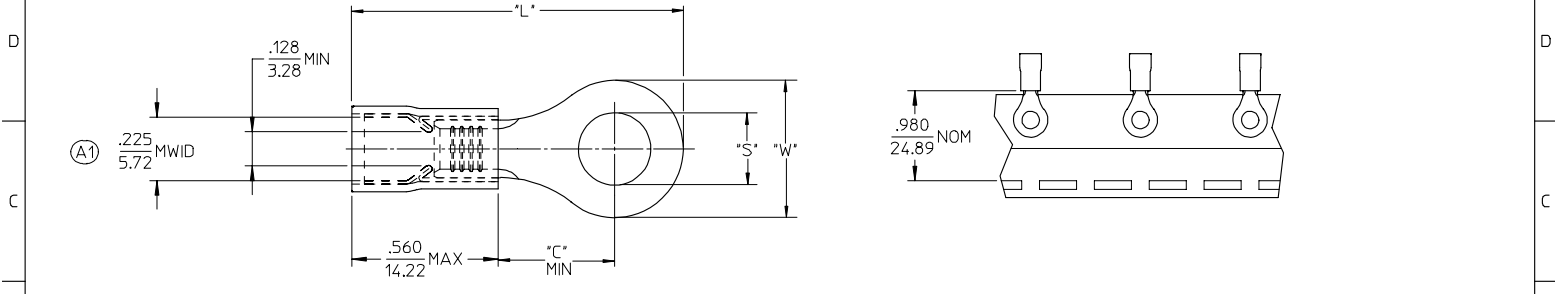

sales@integrated-circuit.com

MATERIAL NUMBER	ENG. NO.	MATERIAL NUMBER TAPE MOUNTED	ENG. NO.	STUD SIZE	*S* ±.005	*W* MAX	*C* MIN	*L* MAX
190730145	C-801-12	190730146	C-801-12T	12	.515 (13.08)	.760 (19.30)	.611 (15.52)	1.580 (40.13)
190730148	C-801-14	-----	-----	14	.265 (6.73)			
190730150	C-801-38	-----	-----	38	.390 (9.91)			
190730152	C-801-56	-----	-----	56	.328 (8.33)			
190730154	C-801-76	-----	-----	76	.453 (11.51)	.385 (9.78)	.303 (7.70)	1.091 (27.71)
190730156	C-828-04	190730157	C-828-04T	04	.119 (3.02)			
190730160	C-828-06	190730162	C-828-06T	06	.146 (3.71)			
190730165	C-828-08	190730167	C-828-08T	08	.173 (4.39)			
190730170	C-828-10	190730172	C-828-10T	10	.198 (5.03)			
190730175	C-828-14	-----	-----	14	.265 (6.73)			

SALES DRAWING

- NOTES:
- MATERIAL: COPPER (.040/1.02) THICK. PLATING: ELECTROPLATE TIN
 - FERRULE: TIN PLATED BRASS
 - INSULATION: YELLOW NYLON
 - MWID=MAXIMUM WIRE INSULATION DIA.
 - ALL DIMENSIONS IN INCHES (MM).
 - WIRE SIZE: 12-10 AWG
4.0-6.0 MM²

EC NO. ETC2006-0152 DRWN: A SAYDEH 2005/12/12 CHKD: JLOMASTR005/12/13 APPR: RDEROSS 2005/12/14	QUALITY SYMBOLS ▽-0 ▽-0	GENERAL TOLERANCES (UNLESS SPECIFIED)		SCALE 4:1	DESIGN UNITS INCH	THIRD ANGLE PROJECTION	REVISE ON CAD ONLY	
		4 PLACES ± --- ± ---	3 PLACES ± --- ± .005	DIMENSION STYLE IN/MM		TITLE RING TONGUE TERMINAL AVIKRIMP, 800-SERIES 12-10 AWG		
		2 PLACES ± 0.13 ± .01	1 PLACE ± 0.25 ± ---	DRAWN BY DMYRICK	DATE 03/12/15	MOLEX INCORPORATED		
		ANGULAR ± 1 °		CHECKED BY SBEITZEL	DATE 03/12/15	MATERIAL NO. SEE CHART	DOCUMENT NO. SD-19073-007	SHEET NO. 1 OF 1
DRAFT WHERE APPLICABLE MUST REMAIN WITHIN DIMENSIONS		APPROVED BY RDEROSS		DATE 03/12/15	THIS DRAWING CONTAINS INFORMATION THAT IS PROPRIETARY TO MOLEX INCORPORATED AND SHOULD NOT BE USED WITHOUT WRITTEN PERMISSION			