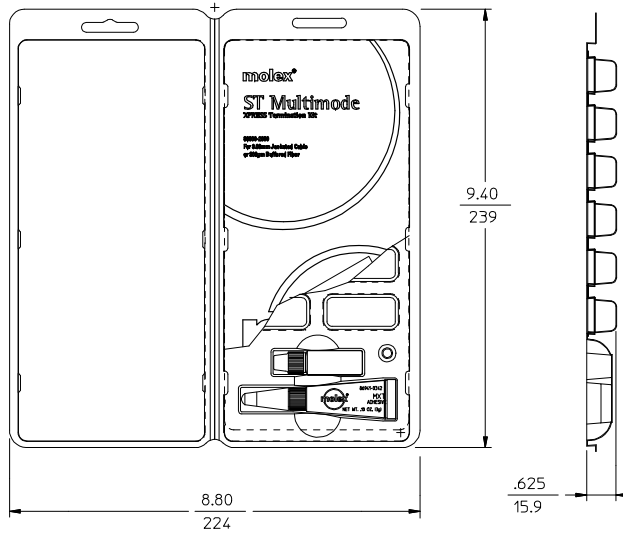

NOTES:

1. THE TWELVE SMALL COMPARTMENTS EACH CONTAIN THE COMPONENTS FOR ONE COMPLETE ST MXT CONNECTOR.
2. THE LARGE COMPARTMENT CONTAINS ONE TUBE OF "MXT ADHESIVE".

ENTER DESCRIPTION EC NO: MF2008-0513 DRAWN BY: ZNER CHKD: ZNER APPR: LGMIN REV: A1	QUALITY SYMBOLS ▽=0 ▽=0	GENERAL TOLERANCES (UNLESS SPECIFIED)		DIMENSION STYLE	SCALE	DESIGN UNITS	THIRD ANGLE PROJECTION	
				IN/MM	1:2	INCH		
		4 PLACES	± ---	± ---	DRAWN BY: PGIBLIN	DATE: 2005/10/17	TITLE: XPRESS TERMINATION PACKAGE, ST MM VERSION	
		3 PLACES	± ---	± ---	CHECKED BY:	DATE:	APPROVED BY: DATE:	
2 PLACES	± ---	± ---	MATERIAL NO. 1060002000		DOCUMENT NO. SD-106000-2000		SHEET NO. 1 OF 01	
1 PLACE	± ---	± ---	DRAFT WHERE APPLICABLE MUST REMAIN WITHIN DIMENSIONS		MOLEX INCORPORATED			
		ANGULAR ±1/2°		THIS DRAWING CONTAINS INFORMATION THAT IS PROPRIETARY TO MOLEX INCORPORATED AND SHOULD NOT BE USED WITHOUT WRITTEN PERMISSION				