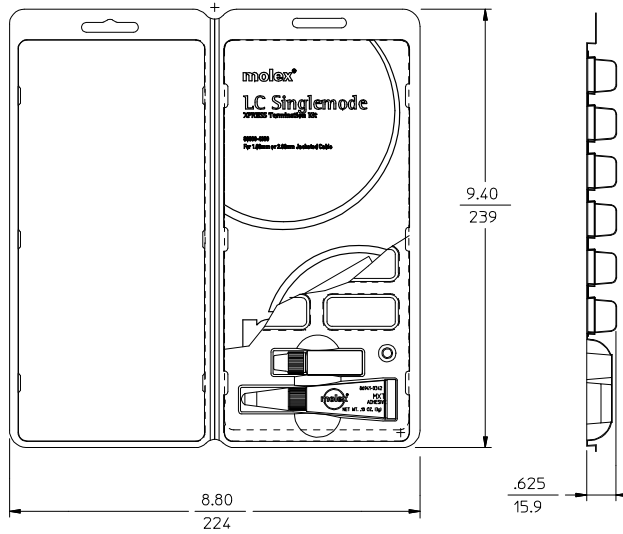

Excellent Integrated System Limited

Stocking Distributor

Click to view price, real time Inventory, Delivery & Lifecycle Information:

[Molex Connector Corporation](#)
[1060004300](#)

For any questions, you can email us directly:

sales@integrated-circuit.com

NOTES:

1. THE TWELVE SMALL COMPARTMENTS EACH CONTAIN THE COMPONENTS FOR ONE COMPLETE LC MXT CONNECTOR.
2. THE LARGE COMPARTMENTS CONTAIN ONE TUBE OF "MXT ADHESIVE" AND ONE BOTTLE OF ACCELERANT.

ENTER DESCRIPTION EC NO: MF2008-0513 DRAWN BY: PGIBLIN CHKD: PGIBLIN APPR: LGUMIN REV: A1	QUALITY SYMBOLS ▽=0 ▽=0	GENERAL TOLERANCES (UNLESS SPECIFIED)		DIMENSION STYLE	SCALE	DESIGN UNITS	THIRD ANGLE PROJECTION	
			mm	INCH	IN/MM	1:2	INCH	
		4 PLACES	±---	±---	DRAWN BY	DATE	TITLE XPRESS TERMINATION PACKAGE, LC SM JACKETED CABLE VERSION	
		3 PLACES	±---	±---	PGIBLIN	2005/10/18		
2 PLACES	±---	±---	CHECKED BY	DATE	MOLEX INCORPORATED			
1 PLACE	±---	±---	DATE					
ANGULAR ±1/2°		DRAFT WHERE APPLICABLE MUST REMAIN WITHIN DIMENSIONS		MATERIAL NO.	DOCUMENT NO.	SHEET NO.		
				1060004300	SD-106000-4300	1 OF 01		
				THIS DRAWING CONTAINS INFORMATION THAT IS PROPRIETARY TO MOLEX INCORPORATED AND SHOULD NOT BE USED WITHOUT WRITTEN PERMISSION				