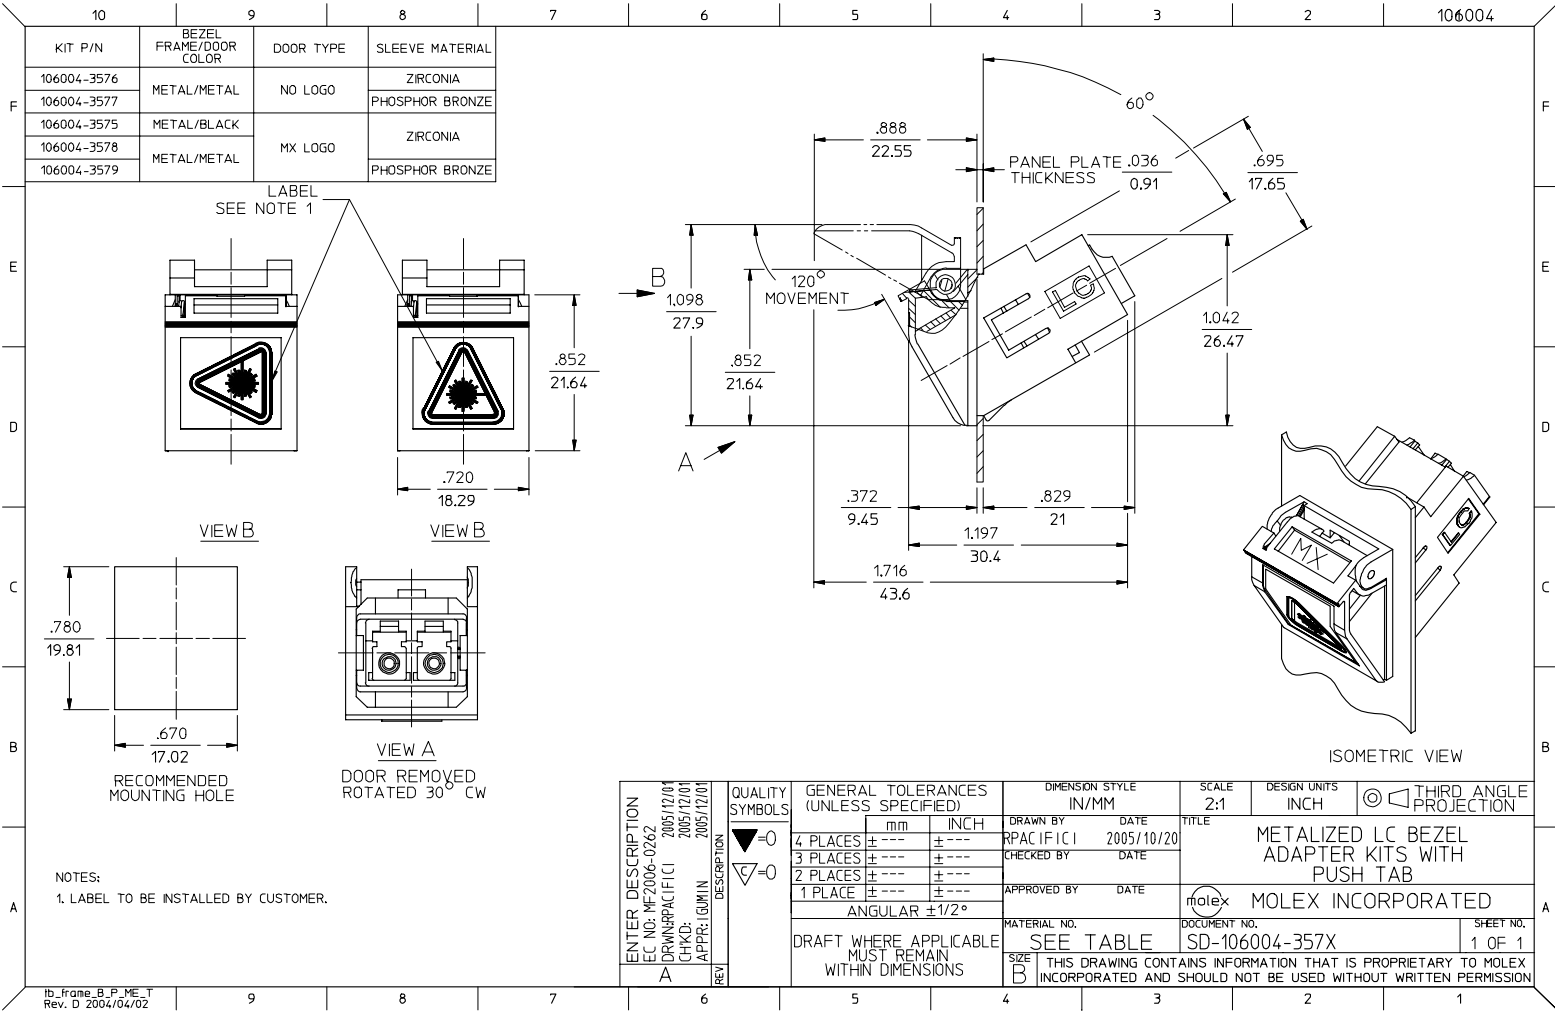

Excellent Integrated System Limited

Stocking Distributor

Click to view price, real time Inventory, Delivery & Lifecycle Information:

[Molex Connector Corporation](#)
[1060043578](#)

For any questions, you can email us directly:
sales@integrated-circuit.com

ENTER DESCRIPTION EC NO: MF2006-0262 DRAWN: RPACIFCI 2005/12/01 CHKD: 2005/12/01 APPR: LGUMIN 2005/12/01	QUALITY SYMBOLS ▽=0 ▽=0	GENERAL TOLERANCES (UNLESS SPECIFIED)		DIMENSION STYLE	SCALE	DESIGN UNITS	THIRD ANGLE PROJECTION
		mm	INCH	IN/MM	2:1	INCH	
REV: A	4 PLACES	± .005	± .0005	DRAWN BY: RPACIFCI	DATE: 2005/10/20	TITLE: METALIZED LC BEZEL ADAPTER KITS WITH PUSH TAB	
	3 PLACES	± .002	± .0002	CHECKED BY:	DATE:		
	2 PLACES	± .001	± .0001	APPROVED BY:	DATE:	MOLEX INCORPORATED	
	1 PLACE	± .0005	± .00005	MATERIAL NO.:	DOCUMENT NO.:		
DRAFT WHERE APPLICABLE MUST REMAIN WITHIN DIMENSIONS		ANGULAR ±1/2°		SEE TABLE	SD-106004-357X	1 OF 1	
THIS DRAWING CONTAINS INFORMATION THAT IS PROPRIETARY TO MOLEX INCORPORATED AND SHOULD NOT BE USED WITHOUT WRITTEN PERMISSION							