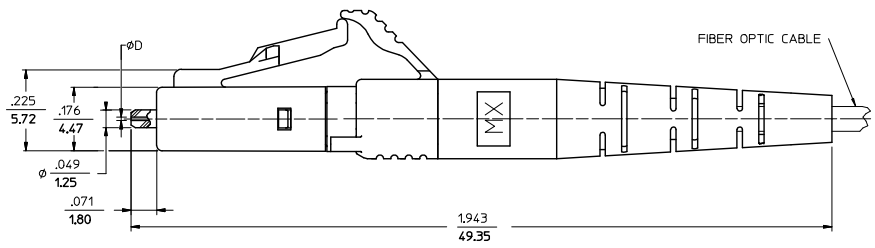

sales@integrated-circuit.com

13 12 11 10 9 8 7 6 5 4 3 2 1

CONNECTOR P/N	ØD (H4)	BOOT COLOR	CABLE DESCRIPTION & Ø (mm)	CABLE TYPE
106024-2000	125.50	WHITE	SMPLEX 1.6	SINGLE MODE
106024-2300			SMPLEX 2.0	
106024-3000			ZPCORD 1.6	
106024-3300	127.00		SMPLEX 2.0	MULTIMODE
106024-3310*			ZPCORD 1.6	
106024-3320			SMPLEX 1.6	
106024-3390	125.00		SMPLEX 1.6	SINGLE MODE
106024-4000			SMPLEX 2.0	
106024-4300			ZPCORD 1.6	
106024-4301*	126.00		SMPLEX 1.6	MULTIMODE
106024-5000			SMPLEX 2.0	
106024-5300*			ZPCORD 1.6	
106024-6000	125.25	SMPLEX 1.6	SINGLE MODE	
106024-6300		SMPLEX 2.0		
106090-4250		ZPCORD 1.6		
106090-4260	125.10-125.50	SMPLEX 1.6	SINGLE MODE	
106090-4270		SMPLEX 2.0		
106090-4280		ZPCORD 1.6		
106090-2900	125.50	SMPLEX 1.6	MULTIMODE	
106090-2930		SMPLEX 2.0		
106090-4100		ZPCORD 1.6		
106090-4130	125.00	SMPLEX 1.6	SINGLE MODE	
106090-6100		SMPLEX 2.0		
106090-6130		ZPCORD 1.6		
106090-6110	125.25	SMPLEX 1.6	MULTIMODE	
106090-6135		SMPLEX 2.0		
106024-3100		ZPCORD 1.6		

NOTES:
 1. DUST CAPS ARE NOT SHOWN BUT INCLUDED.
 *2. P/N 106024-4301, 106024-3310 AND 106024-5310 ARE BULK PACKED.

ENTER DESCRIPTION DEC NO: MF-2013-0244 DRAWN BY: PEZNER CHKD: I. GOMIN APPR: I. GOMIN 2012/10/29 2012/10/31	QUALITY SYMBOLS	GENERAL TOLERANCES (UNLESS SPECIFIED)	DIMENSION STYLE	SCALE	DESIGN UNITS	THIRD ANGLE PROJECTION
	▽=0	mm INCH	IN/MM	4:1	INCH	
	▽=0	4 PLACES ± --- ± ---	DRAWN BY DATE	TITLE		
		3 PLACES ± --- ± ---	PGIBLIN 2005.09.01	LC CONNECTOR		
	2 PLACES ± --- ± ---	CHECKED BY DATE	molex			
	1 PLACE ± --- ± ---	APPROVED BY DATE	SD-1060RR-RRRR			
	0 PLACE ± --- ± ---	MATERIAL NO. DOCUMENT NO.	SHEET NO.			
	ANGULAR ±1/2°	SEE TABLE	1 OF 1			
	DRAFT WHERE APPLICABLE MUST REMAIN WITHIN DIMENSIONS	THIS DRAWING CONTAINS INFORMATION THAT IS PROPRIETARY TO MOLEX INCORPORATED AND SHOULD NOT BE USED WITHOUT WRITTEN PERMISSION				