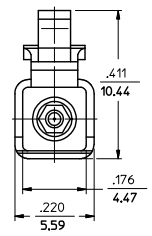

sales@integrated-circuit.com

13 12 11 10 9 8 7 6 5 4 3 2 1

CONNECTOR P/N	ØD (H4)	BOOT COLOR	CABLE DESCRIPTION & Ø (mm)	CABLE TYPE
106024-2000	125.50	WHITE	SMPLEX 1.6	SINGLE MODE
106024-2300			SMPLEX 2.0	
106024-3000			ZPCORD 1.6	
106024-3300	127.00		SMPLEX 2.0	MULTIMODE
106024-3310*			ZPCORD 1.6	
106024-3320			SMPLEX 1.6	
106024-3390	125.00		SMPLEX 1.6	SINGLE MODE
106024-4000			SMPLEX 2.0	
106024-4300			ZPCORD 1.6	
106024-4301*	126.00		SMPLEX 1.6	MULTIMODE
106024-5000			SMPLEX 2.0	
106024-5300*			ZPCORD 1.6	
106024-6000	125.25	SMPLEX 1.6	SINGLE MODE	
106024-6300		SMPLEX 2.0		
106090-4250		ZPCORD 1.6		
106090-4260	125.10-125.50	SMPLEX 1.6	SINGLE MODE	
106090-4270		SMPLEX 2.0		
106090-4280		ZPCORD 1.6		
106090-2900	125.50	SMPLEX 1.6	MULTIMODE	
106090-2930		SMPLEX 2.0		
106090-4100		ZPCORD 1.6		
106090-4130	125.00	SMPLEX 1.6	SINGLE MODE	
106090-6100		SMPLEX 2.0		
106090-6130		ZPCORD 1.6		
106090-6110	125.25	SMPLEX 1.6	MULTIMODE	
106090-6135		SMPLEX 2.0		
106024-3100		ZPCORD 1.6		

NOTES:
 1. DUST CAPS ARE NOT SHOWN BUT INCLUDED.
 *2. P/N 106024-4301, 106024-3310 AND 106024-5310 ARE BULK PACKED.

ENTER DESCRIPTION DEC NO: MF-2013-0244 DRAWN BY: PEZNER CHKD: I. GOMIN APPR: I. GOMIN 2012/10/29 2012/10/31	QUALITY SYMBOLS	GENERAL TOLERANCES (UNLESS SPECIFIED)	DIMENSION STYLE	SCALE	DESIGN UNITS	THIRD ANGLE PROJECTION
	▽=0	mm INCH	IN/MM	4:1	INCH	
	▽=0	4 PLACES ± --- ± ---	DRAWN BY DATE	TITLE		
		3 PLACES ± --- ± ---	PGIBLIN 2005.09.01	LC CONNECTOR		
	2 PLACES ± --- ± ---	CHECKED BY DATE	molex			
	1 PLACE ± --- ± ---	APPROVED BY DATE	SD-1060RR-RRRR			
	0 PLACE ± --- ± ---	MATERIAL NO. DOCUMENT NO.	SHEET NO.			
	ANGULAR ±1/2°	SEE TABLE	1 OF 1			
	DRAFT WHERE APPLICABLE MUST REMAIN WITHIN DIMENSIONS	THIS DRAWING CONTAINS INFORMATION THAT IS PROPRIETARY TO MOLEX INCORPORATED AND SHOULD NOT BE USED WITHOUT WRITTEN PERMISSION				